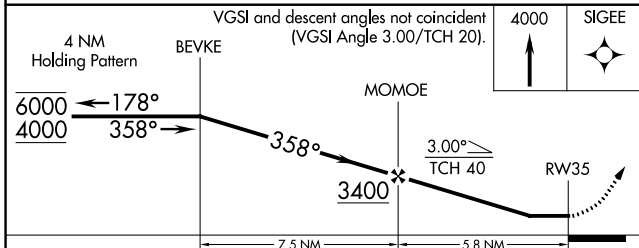

OTG AWOS-3PT 121.075	MINNEAPOLIS CENTER 132.05 317.4	UNICOM 122.8 (CTAF) 0
--------------------------------	---	---------------------------------

NC-3, 11 JUL 2024 to 08 AUG 2024

NC-3, 11 JUL 2024 to 08 AUG 2024

ELEV 1538
LIRL Rwy 17-35 0

CATEGORY	A	B	C	D
CIRCLING	2060-1 522 (600-1)	2100-1 562 (600-1)	NA	