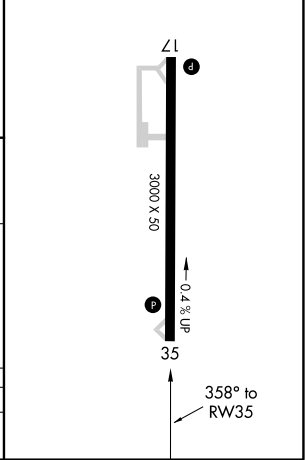

OTG AWOS-3PT 121.075	MINNEAPOLIS CENTER 132.05 317.4	UNICOM 122.8 (CTAF) 0
--------------------------------	---	---------------------------------

NC-3, 11 JUL 2024 to 08 AUG 2024

NC-3, 11 JUL 2024 to 08 AUG 2024

ELEV 1538
LIRL Rwy 17-35 0

CATEGORY	A	B	C	D
CIRCLING	2060-1 522 (600-1)	2100-1 562 (600-1)	NA	