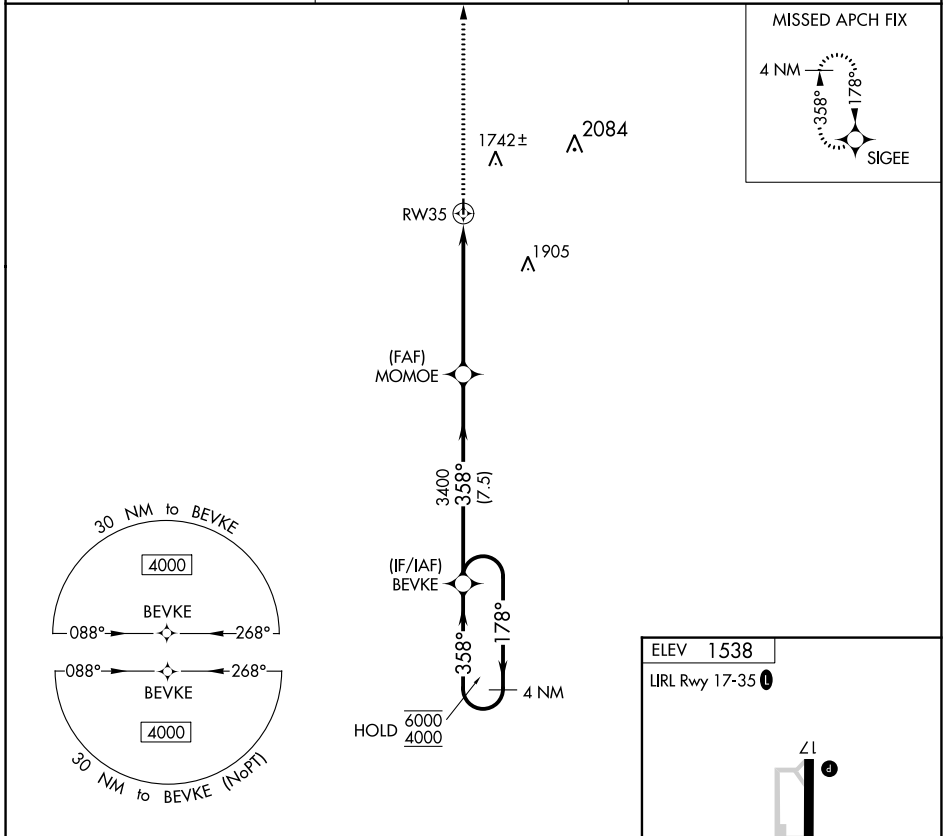

APP CRS 358°	Rwy Idg TDZE Apt Elev	N/A N/A 1538
------------------------	-----------------------------	---

RNAV (GPS)-A

SIBLEY MUNI (ISB)

RNP APCH.	Procedure NA at night. Use Worthington altimeter setting.	MISSED APPROACH: Climb to 4000 direct SIGEE and hold.
-----------	--	---

OTG AWOS-3PT 121.075	MINNEAPOLIS CENTER 132.05 317.4	UNICOM 122.8 (CTAF) 0
--------------------------------	---	---------------------------------

NC-3, 11 JUL 2024 to 08 AUG 2024

NC-3, 11 JUL 2024 to 08 AUG 2024

ELEV 1538
LIRL Rwy 17-35 0

CATEGORY	A	B	C	D
CIRCLING	2060-1 522 (600-1)	2100-1 562 (600-1)	NA	