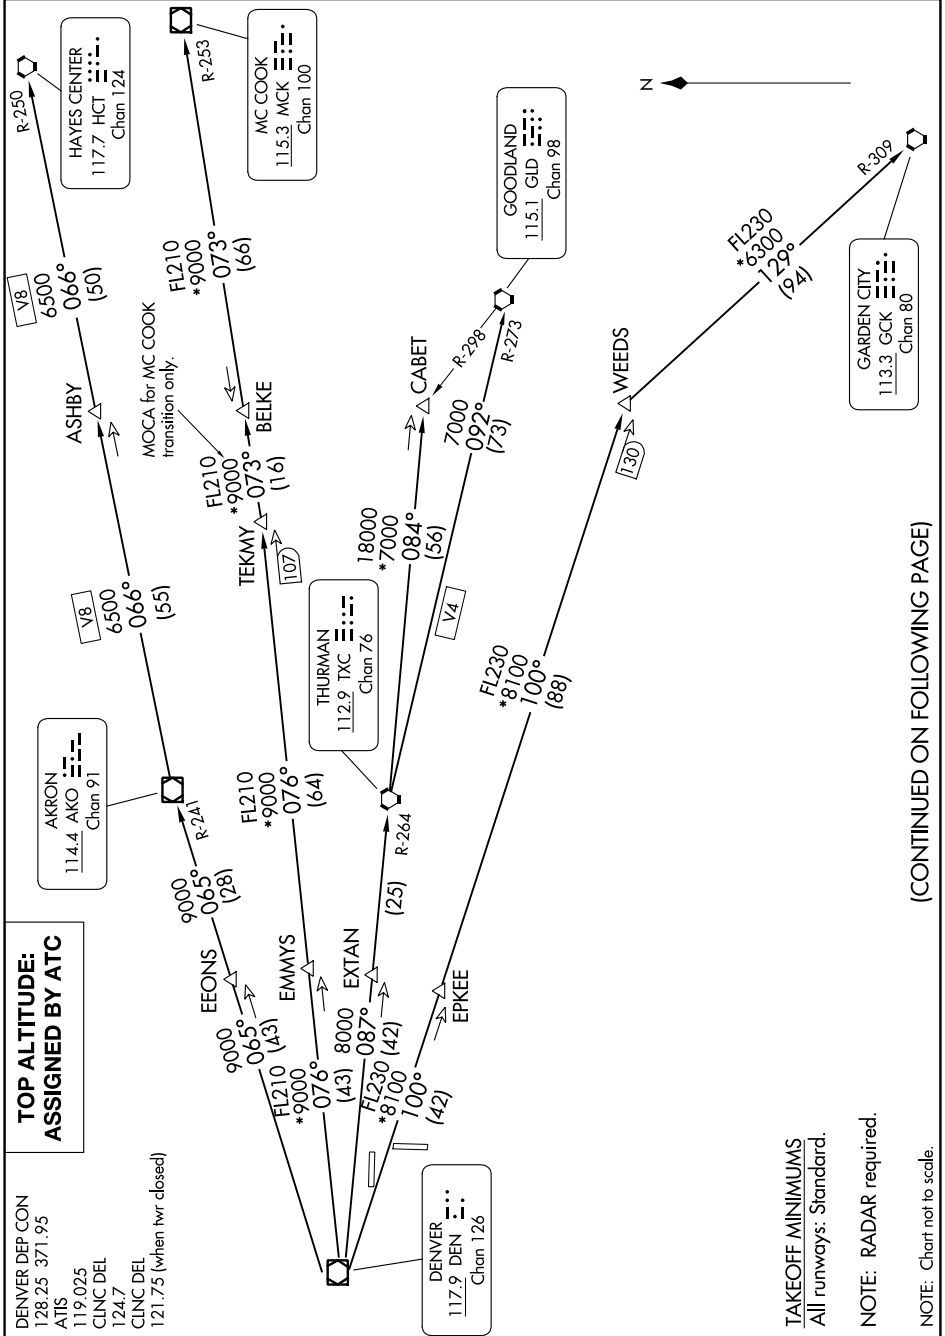

PLAINS ONE DEPARTURE

AL-6851 (FAA)

COLORADO AIR AND SPACE PORT (CFO)
DENVER, COLORADO

SW-1, 11 JUL 2024 to 08 AUG 2024

(CONTINUED ON FOLLOWING PAGE)

SW-1, 11 JUL 2024 to 08 AUG 2024

PLAINS ONE DEPARTURE

DENVER, COLORADO
COLORADO AIR AND SPACE PORT (CFO)

TAKEOFF MINIMUMS
All runways: Standard.

NOTE: RADAR required.

NOTE: Chart not to scale.