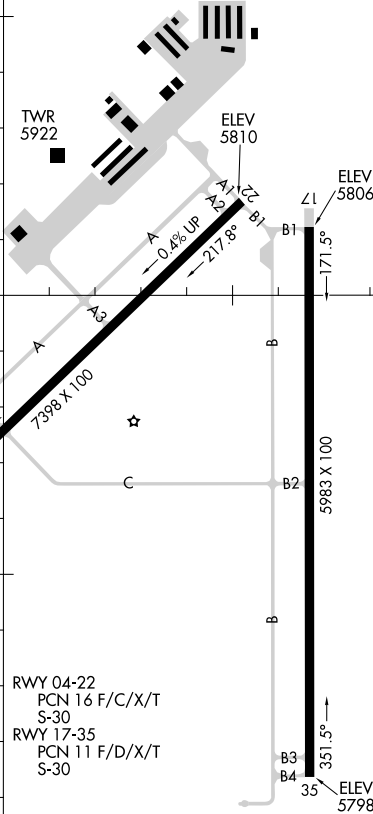

21280

AIRPORT DIAGRAM

AL-6859 (FAA)

DOUBLE EAGLE II (A/E/G)
ALBUQUERQUE, NEW MEXICO

ATIS
119.025
DOUBLE EAGLE II*
120.15
GND CON
121.625
CLNC DEL
124.8 (When twr closed)

FIELD
ELEV
5837

CAUTION: BE ALERT TO RUNWAY CROSSING CLEARANCES.
READBACK OF ALL RUNWAY HOLDING INSTRUCTIONS IS REQUIRED.

106°48'W

106°47'W

35°09'N

35°08'N

SW-1, 11 JUL 2024 to 08 AUG 2024

SW-1, 11 JUL 2024 to 08 AUG 2024

AIRPORT DIAGRAM

21280