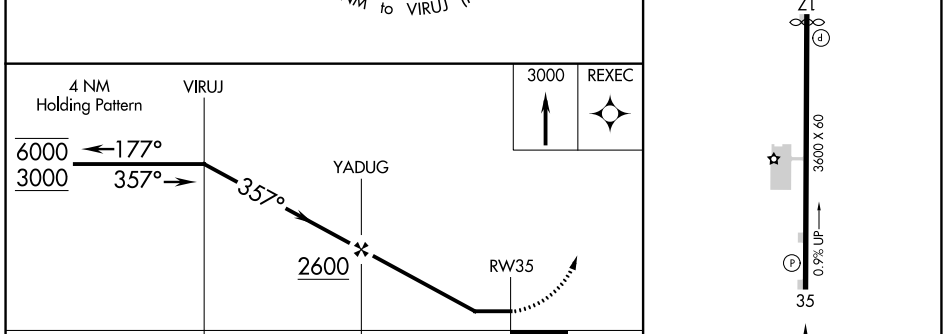

APP CRS	Rwy Idg	3600
357°	TDZE	N/A
	Apt Elev	1041

RNAV (GPS)-A

PRAGUE MUNI (O47)

RNP APCH.		MISSED APPROACH: Climb to 3000 direct REXEC and hold.
▽	Procedure NA at night.	
▲ NA	Use Shawnee altimeter setting. When not received, use Seminole altimeter setting.	

FORT WORTH CENTER 132.2 338.35	CTAF 122.9 0

CATEGORY	A	B	C	D
C CIRCLING	1480-1 439 (500-1)	1500-1 459 (500-1)	1720-2 679 (700-2)	NA

SC-1, 11 JUL 2024 to 08 AUG 2024

SC-1, 11 JUL 2024 to 08 AUG 2024