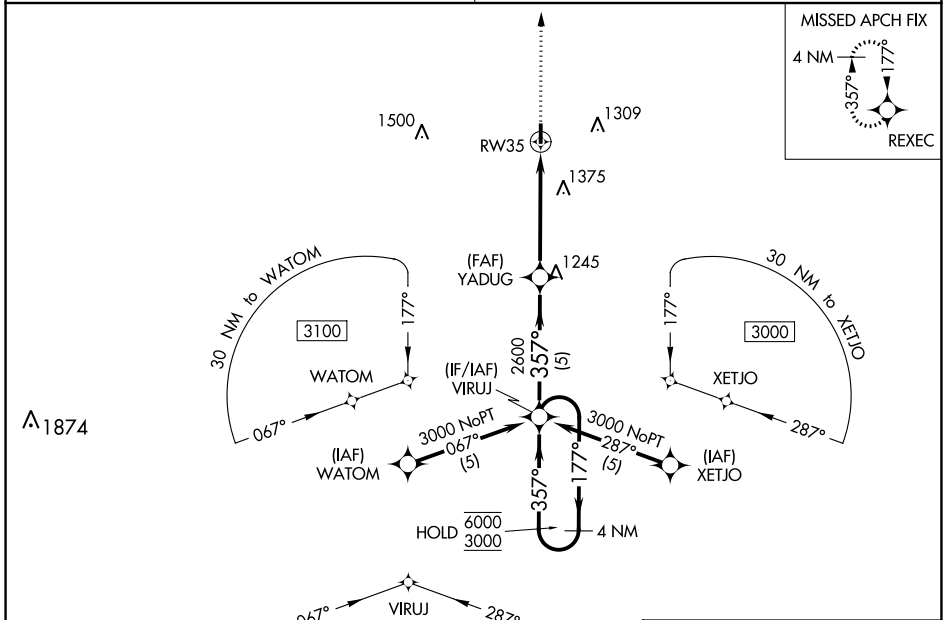

APP CRS	Rwy Idg	<b>3600</b>
<b>357°</b>	TDZE	<b>N/A</b>
	Apt Elev	<b>1041</b>

# RNAV (GPS)-A

PRAGUE MUNI (O47)

RNP APCH.		MISSED APPROACH: Climb to 3000 direct REXEC and hold.
<b>▽</b>	Procedure NA at night.	
<b>▲</b> NA	Use Shawnee altimeter setting. When not received, use Seminole altimeter setting.	

FORT WORTH CENTER <b>132.2 338.35</b>	CTAF <b>122.9 0</b>
--	------------------------

CATEGORY	A	B	C	D
<b>C</b> CIRCLING	1480-1 439 (500-1)	1500-1 459 (500-1)	1720-2 679 (700-2)	NA

SC-1, 11 JUL 2024 to 08 AUG 2024

SC-1, 11 JUL 2024 to 08 AUG 2024