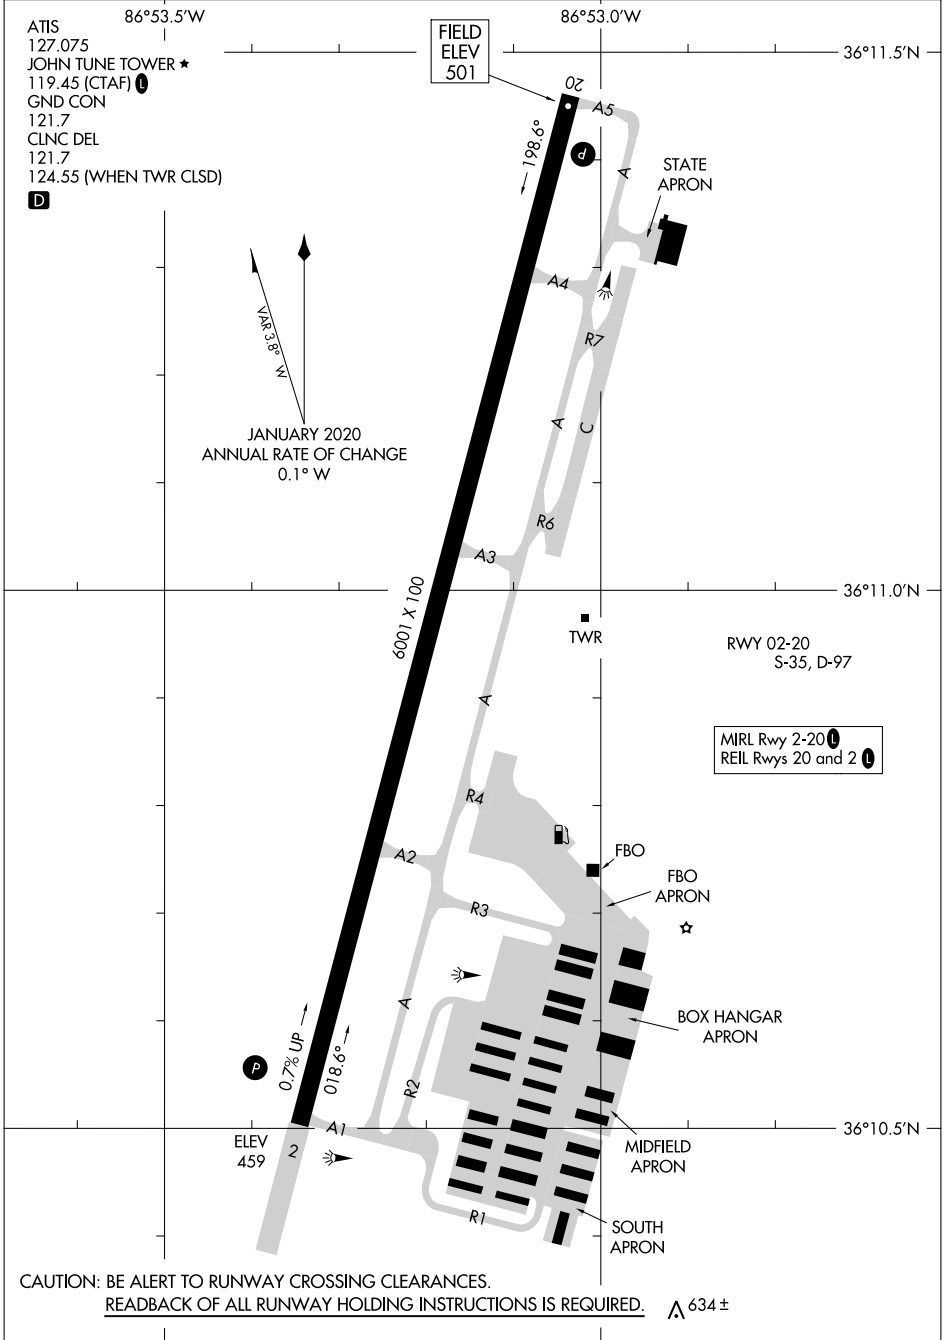

24081

AIRPORT DIAGRAM

AL-6878 (FAA)

JOHN C TUNE (JWN)
NASHVILLE, TENNESSEE

SE-1, 11 JUL 2024 to 08 AUG 2024

SE-1, 11 JUL 2024 to 08 AUG 2024

AIRPORT DIAGRAM

24081

NASHVILLE, TENNESSEE
JOHN C TUNE (JWN)