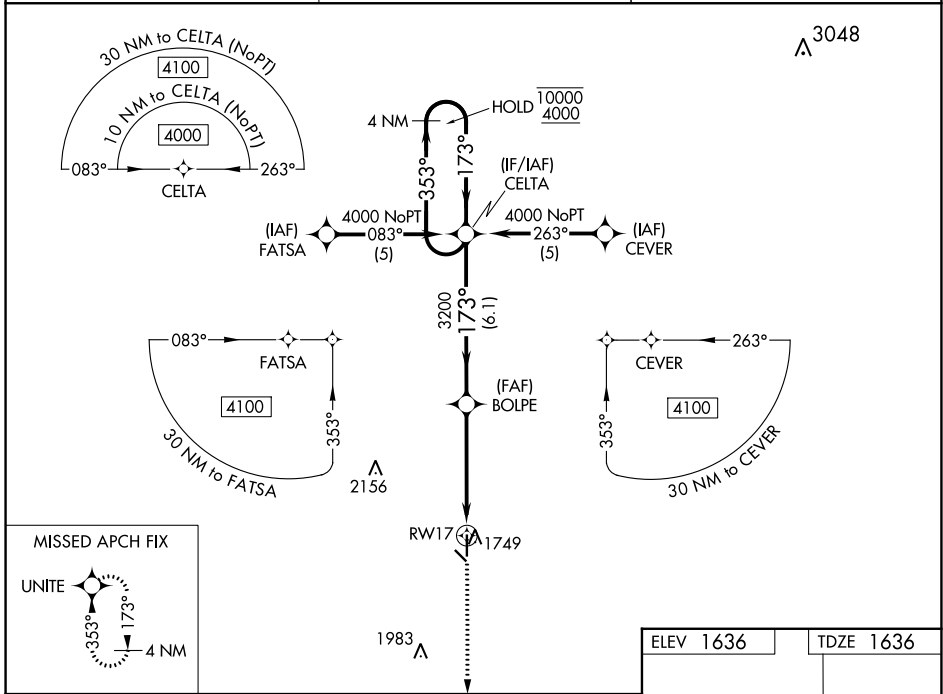

WAAS CH 69414 W17A	APP CRS 173°	Rwy ldg 4317 TDZE 1636 Apt Elev 1636
--	------------------------	---

RNAV (GPS) RWY 17

FAIRMONT STATE (F^MMZ)

RNP APCH.	MISSED APPROACH: Climb to 4000 direct UNITE and hold.
<p>⚠ Circling to Rwy 12, 30 NA at night. Baro-VNAV NA. Use York altimeter setting, when not received use Hebron altimeter setting and increase all DA 31 feet and all MDA 40 feet.</p> <p>⚠ NA</p>	

JYR AWOS-3 124.175	MINNEAPOLIS CENTER 119.4 278.8	CTAF 122.9
------------------------------	--	----------------------

CATEGORY	A	B	C	D
LPV DA	1934-1	298 (300-1)		NA
LNAV/VNAV DA	2043-1½	407 (500-1½)		NA
LNAV MDA	2240-1	604 (700-1)		NA
C CIRCLING	2240-1	604 (700-1)		NA

NC-2, 11 JUL 2024 to 08 AUG 2024

NC-2, 11 JUL 2024 to 08 AUG 2024