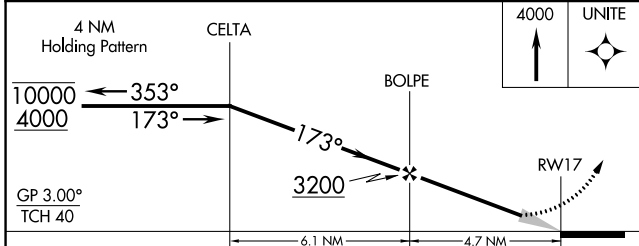

WAAS CH 69414 W17A	APP CRS 173°	Rwy ldg 4317 TDZE 1636 Apt Elev 1636
--	------------------------	---

RNAV (GPS) RWY 17

FAIRMONT STATE (F^MMZ)

RNP APCH.	MISSED APPROACH: Climb to 4000 direct UNITE and hold.
<p>⚠ Circling to Rwy 12, 30 NA at night. Baro-VNAV NA. Use York altimeter setting, when not received use Hebron altimeter setting and increase all DA 31 feet and all MDA 40 feet.</p> <p>⚠ NA</p>	

JYR AWOS-3 124.175	MINNEAPOLIS CENTER 119.4 278.8	CTAF 122.9
------------------------------	--	----------------------

CATEGORY	A	B	C	D
LPV DA	1934-1	298 (300-1)		NA
LNAV/VNAV DA	2043-1½	407 (500-1½)		NA
LNAV MDA	2240-1	604 (700-1)		NA
C CIRCLING	2240-1	604 (700-1)		NA