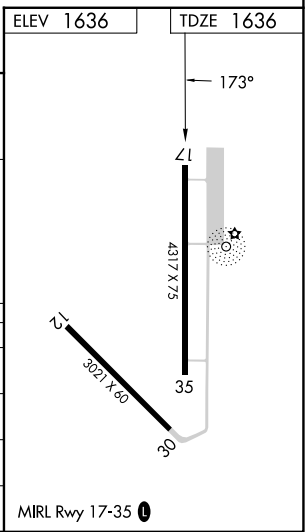

WAAS CH 69414 W17A	APP CRS 173°	Rwy ldg 4317 TDZE 1636 Apt Elev 1636

RNAV (GPS) RWY 17

FAIRMONT STATE (F^MMZ)

RNP APCH.	MISSED APPROACH: Climb to 4000 direct UNITE and hold.
⚠ Circling to Rwy 12, 30 NA at night. Baro-VNAV NA. Use York altimeter setting, when not received use Hebron altimeter setting and increase all DA 31 feet and all MDA 40 feet. ⚠ NA	

JYR AWOS-3 124.175	MINNEAPOLIS CENTER 119.4 278.8	CTAF 122.9

CATEGORY	A	B	C	D
LPV DA	1934-1	298 (300-1)		NA
LNAV/VNAV DA	2043-1½	407 (500-1½)		NA
LNAV MDA	2240-1	604 (700-1)		NA
C CIRCLING	2240-1	604 (700-1)		NA

NC-2, 11 JUL 2024 to 08 AUG 2024

NC-2, 11 JUL 2024 to 08 AUG 2024