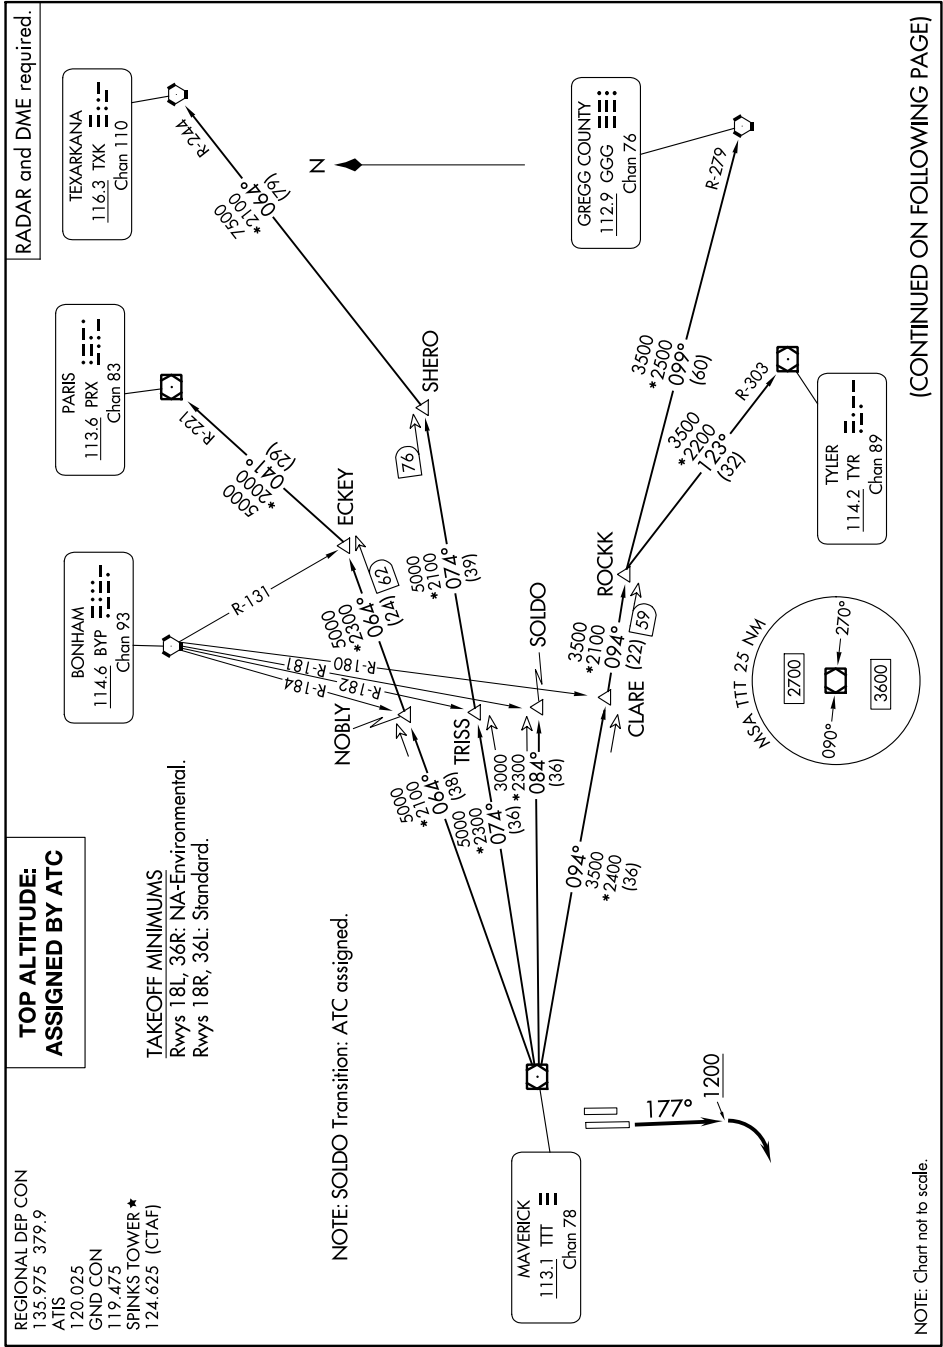

GARLAND FIVE DEPARTURE

SC-2, 11 JUL 2024 to 08 AUG 2024

(CONTINUED ON FOLLOWING PAGE)

SC-2, 11 JUL 2024 to 08 AUG 2024

NOTE: Chart not to scale.