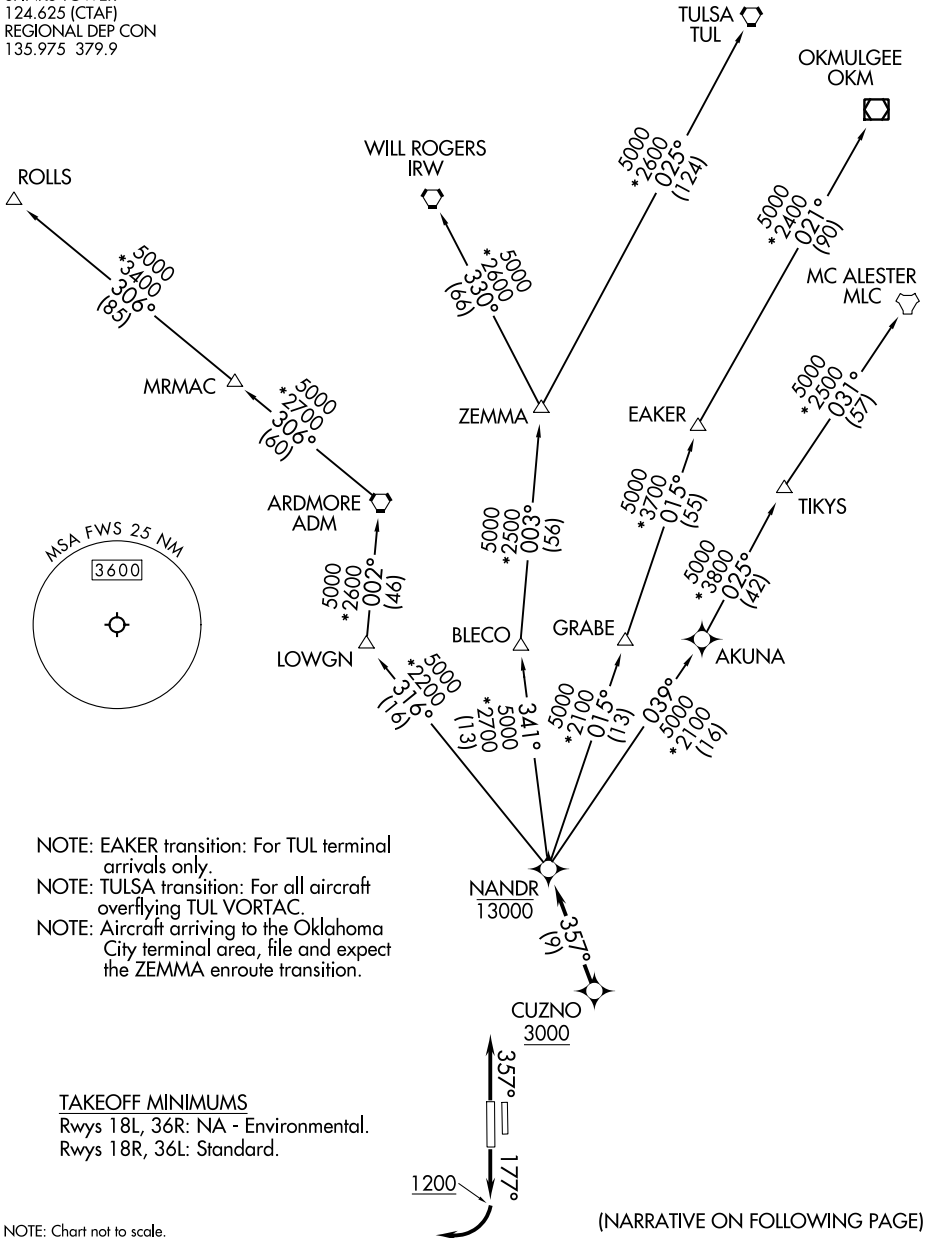

NANDR TWO DEPARTURE (RNAV)

ATIS
 120.025
 GND CON
 119.475
 SPINKS TOWER ★
 124.625 (CTAF)
 REGIONAL DEP CON
 135.975 379.9

RNAV 1 - DME/DME/IRU or GPS.

RADAR required.

**TOP ALTITUDE:
 ASSIGNED BY ATC**

SC-2, 11 JUL 2024 to 08 AUG 2024

SC-2, 11 JUL 2024 to 08 AUG 2024

NANDR TWO DEPARTURE (RNAV)