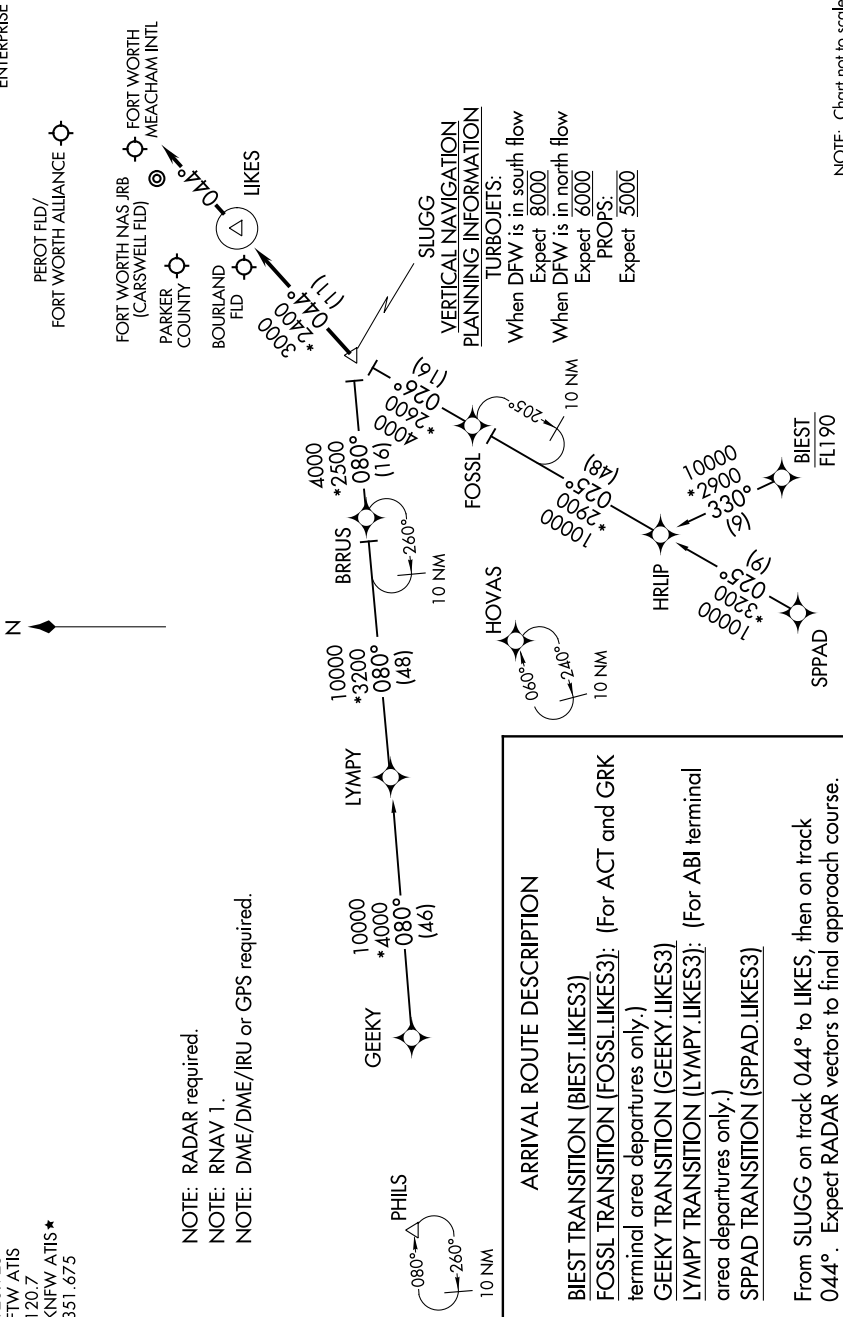

# LIKES THREE ARRIVAL (RNAV)

FORT WORTH, TEXAS

SC-2, 11 JUL 2024 to 08 AUG 2024

REGIONAL APP CON  
 135.975 125.8 257.95  
 AFW ATIS  
 126.925  
 FTW ATIS  
 120.7  
 KNFW ATIS\*  
 351.675

NOTE: RADAR required.  
 NOTE: RNAV 1.  
 NOTE: DME/DME/IRU or GPS required.

NOTE: Chart not to scale.

**ARRIVAL ROUTE DESCRIPTION**

BIEST TRANSITION (BIEST.LIKES3)  
FOSSL TRANSITION (FOSSL.LIKES3): (For ACT and GRK terminal area departures only.)  
GEEKY TRANSITION (GEEKY.LIKES3)  
LYMPY TRANSITION (LYMPY.LIKES3): (For ABI terminal area departures only.)  
SPPAD TRANSITION (SPPAD.LIKES3)

From SLUGG on track 044° to LIKES, then on track 044°. Expect RADAR vectors to final approach course.

SC-2, 11 JUL 2024 to 08 AUG 2024

# LIKES THREE ARRIVAL (RNAV)

FORT WORTH, TEXAS