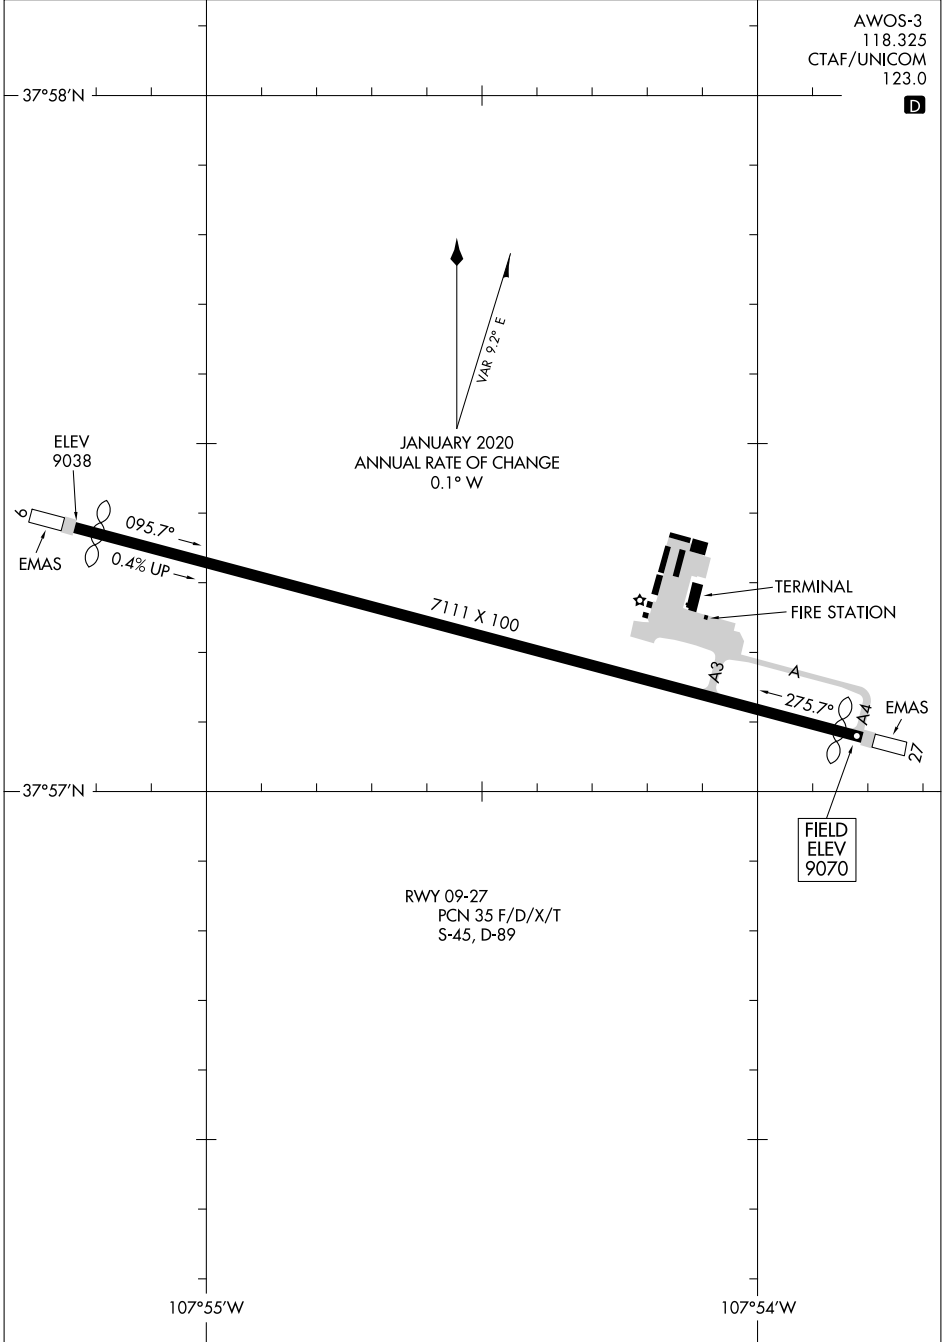

20086

AIRPORT DIAGRAM

AL-6920 (FAA)

TELLURIDE RGNL (TEX)
TELLURIDE, COLORADO

AWOS-3
118.325
CTAF/UNICOM
123.0

D

SW-1, 11 JUL 2024 to 08 AUG 2024

SW-1, 11 JUL 2024 to 08 AUG 2024

AIRPORT DIAGRAM

20086

TELLURIDE, COLORADO
TELLURIDE RGNL (TEX)