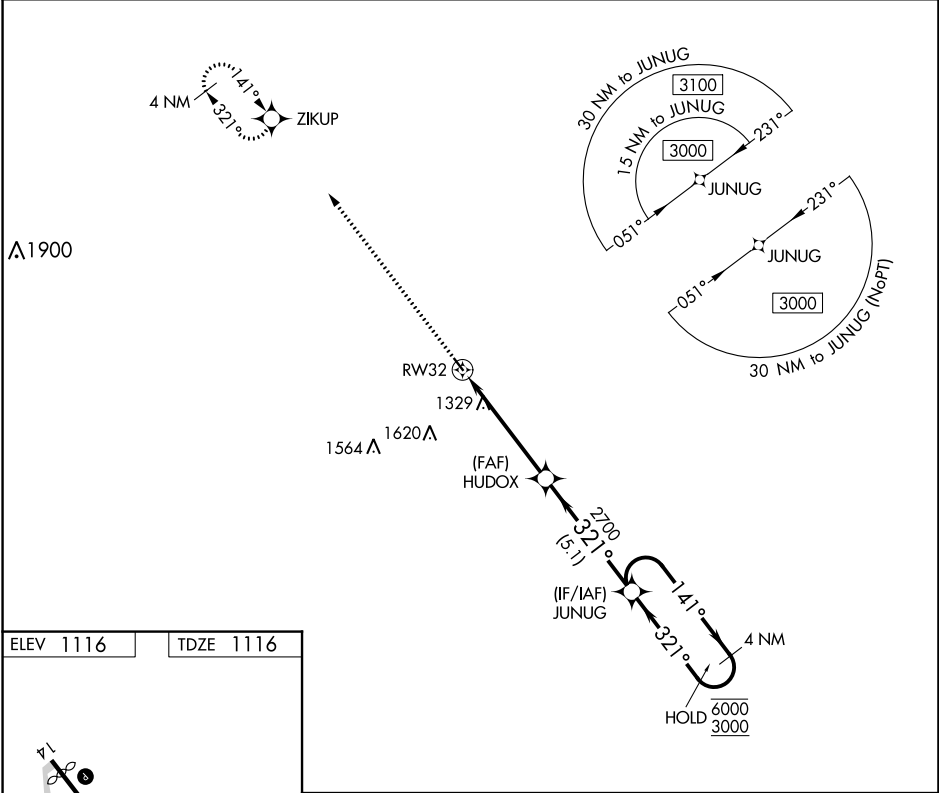

APP CRS	Rwy Idg	3002
321°	TDZE	1116
	Apt Elev	1116

RNAV (GPS) RWY 32

WINTERSET MUNI (3Y3)

RNP APCH.

▼ Circling NA for Cat B southwest of Rwy 14-32. Circling
▲ NA Rwy 14 NA at night. Use Osceola altimeter setting.

MISSED APPROACH: Climb to 3000 direct ZIKUP and hold.

175 AWOS-3
120.975

DES MOINES APP CON
123.9 360.7

UNICOM
122.7 (CTAF) 0

CATEGORY	A	B	C	D
LNNAV MDA	1 660-1	544 (600-1)	NA	
CIRCLING	1 660-1 544 (600-1)	1 700-1 584 (600-1)	NA