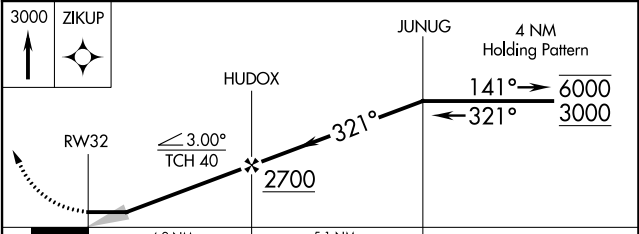

APP CRS	Rwy Idg	3002
321°	TDZE	1116
	Apt Elev	1116

RNAV (GPS) RWY 32

WINTERSET MUNI (3Y3)

RNP APCH.

▼ Circling NA for Cat B southwest of Rwy 14-32. Circling
▲ NA Rwy 14 NA at night. Use Osceola altimeter setting.

MISSED APPROACH: Climb to 3000 direct ZIKUP and hold.

175 AWOS-3
120.975

DES MOINES APP CON
123.9 360.7

UNICOM
122.7 (CTAF) 0

CATEGORY	A	B	C	D
LNNAV MDA	1 660-1	544 (600-1)	NA	
CIRCLING	1 660-1 544 (600-1)	1 700-1 584 (600-1)	NA