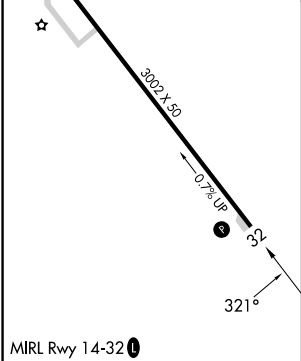

APP CRS	Rwy Idg	3002
321°	TDZE	1116
	Apt Elev	1116

RNAV (GPS) RWY 32

WINTERSET MUNI (3Y3)

RNP APCH.

▼ Circling NA for Cat B southwest of Rwy 14-32. Circling
▲ NA Rwy 14 NA at night. Use Osceola altimeter setting.

MISSED APPROACH: Climb to 3000 direct ZIKUP and hold.

175 AWOS-3
120.975

DES MOINES APP CON
123.9 360.7

UNICOM
122.7 (CTAF) 0

CATEGORY	A	B	C	D
LNNAV MDA	1 660-1	544 (600-1)	NA	
CIRCLING	1 660-1 544 (600-1)	1 700-1 584 (600-1)	NA