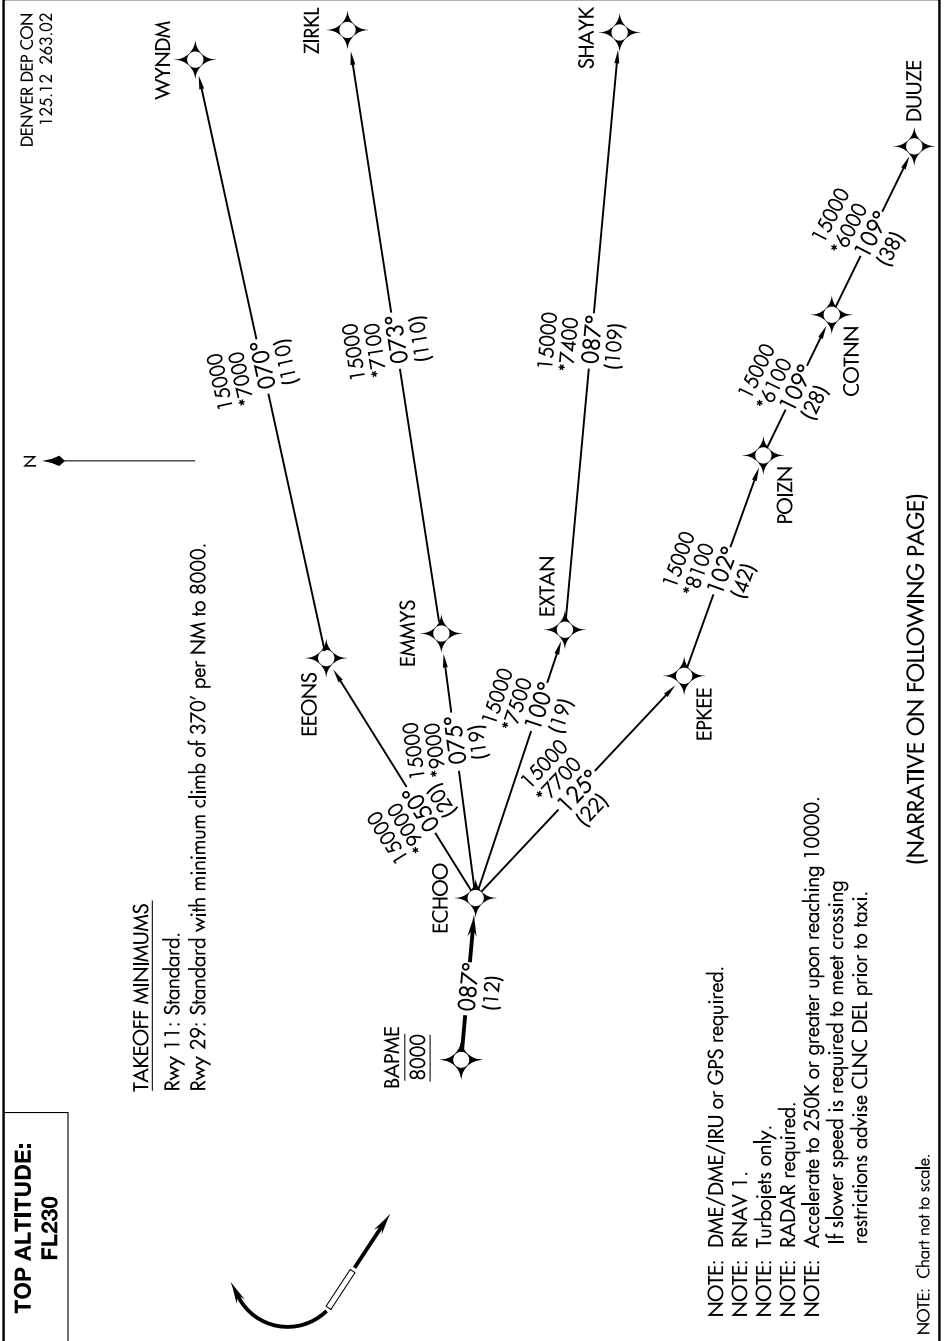

ECHOO ONE DEPARTURE (RNAV)

AL-9041 (FAA)

VANCE BRAND (LMO)
LONGMONT, COLORADO

SW-1, 11 JUL 2024 to 08 AUG 2024

TAKEOFF MINIMUMS

Rwy 11: Standard.

Rwy 29: Standard with minimum climb of 370' per NM to 8000.

TOP ALTITUDE:
FL230

ECHOO ONE DEPARTURE (RNAV)

(NARRATIVE ON FOLLOWING PAGE)

SW-1, 11 JUL 2024 to 08 AUG 2024

NOTE: Chart not to scale.