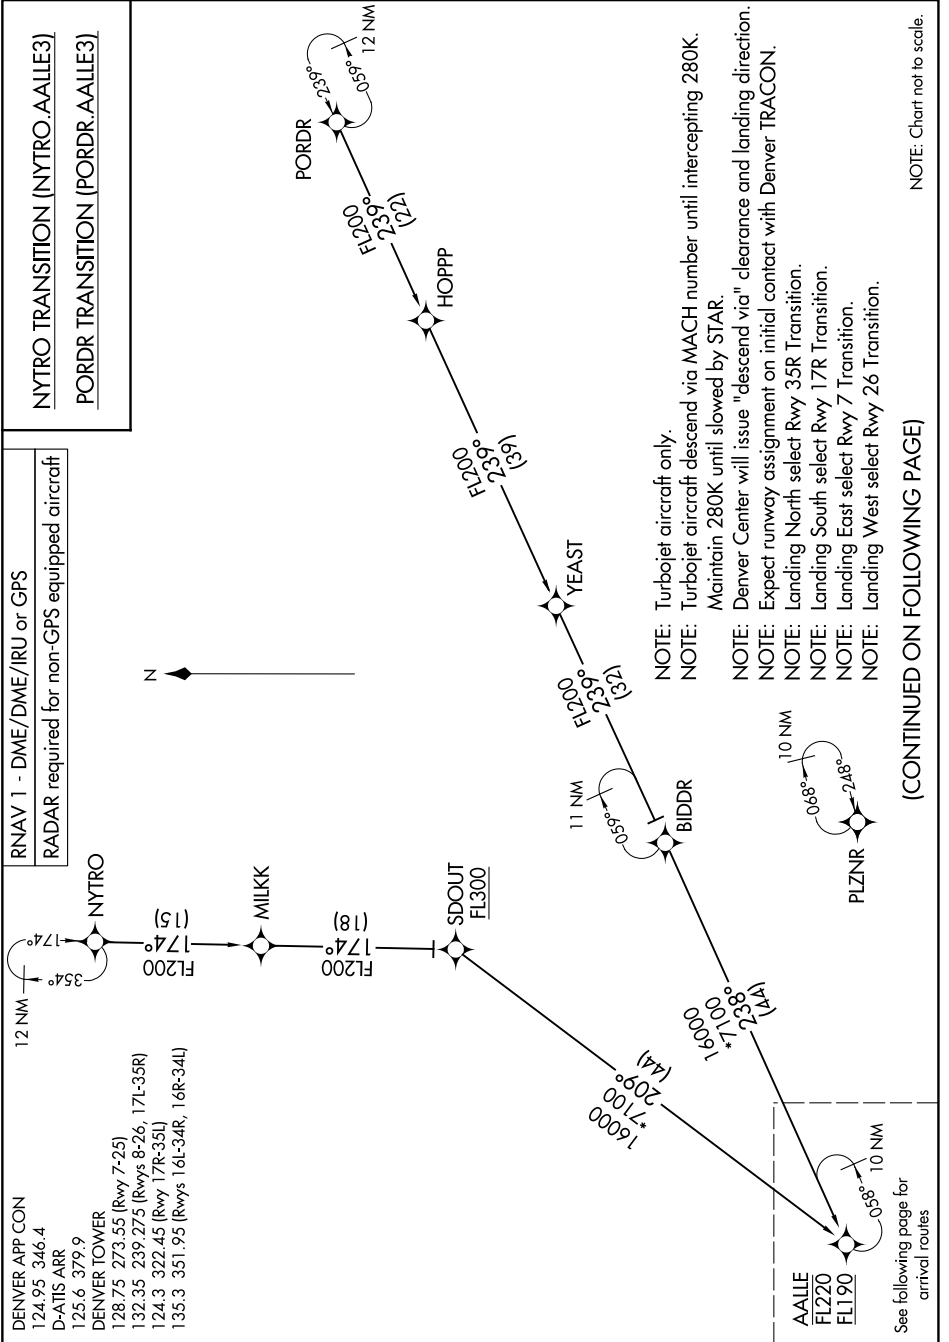

# AALLE THREE ARRIVAL (RNAV) Transition Routes

SW-1, 11 JUL 2024 to 08 AUG 2024

(CONTINUED ON FOLLOWING PAGE)

# AALLE THREE ARRIVAL (RNAV) Transition Routes

SW-1, 11 JUL 2024 to 08 AUG 2024