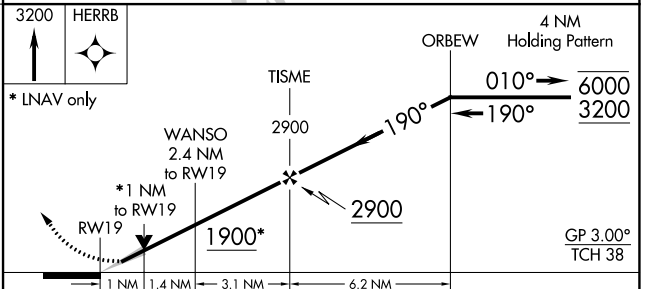

WAAS CH 93542 W19A	APP CRS 190°	Rwy ldg TDZE 1109 Apt Elev 1109

RNAV (GPS) RWY 19

RICE LAKE RGNL/CARL'S FLD (RPD)

RNP APCH.	MISSED APPROACH: Climb to 3200 direct HERRB and hold.
⚠ Circling Rwy 13, 31 NA at night. For uncompensated Baro-VNAV systems, procedure NA below -17°C or above 54°C.	

AWOS-3 120.525	MINNEAPOLIS CENTER 125.3 335.6	UNICOM 122.7 (CTAF) 0

CATEGORY	A	B	C	D
LPV DA		1309-3/4	200 (200-3/4)	
LNAV/VNAV DA		1389-7/8	280 (300-7/8)	
LNAV MDA		1480-1	371 (400-1)	
C CIRCLING	1580-1 471 (500-1)	1740-1 631 (700-1)	1740-1 3/4 631 (700-1 3/4)	1940-2 3/4 831 (900-2 3/4)

EC-3, 11 JUL 2024 to 08 AUG 2024

EC-3, 11 JUL 2024 to 08 AUG 2024