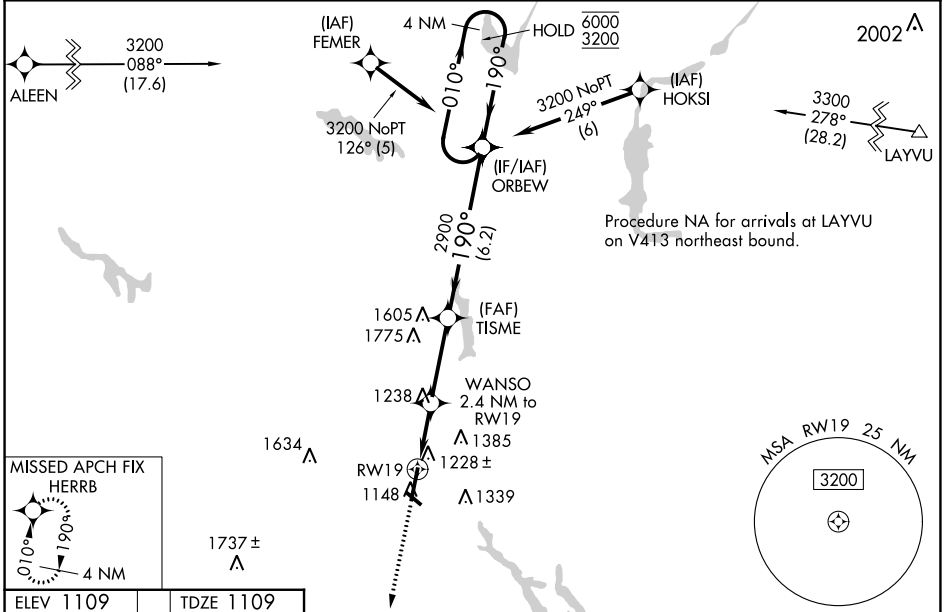

WAAS CH 93542 W19A	APP CRS 190°	Rwy ldg TDZE 1109 Apt Elev 1109
--	------------------------	---

RNAV (GPS) RWY 19

RICE LAKE RGNL/CARL'S FLD (RPD)

RNP APCH.	MISSED APPROACH: Climb to 3200 direct HERRB and hold.
<p>⚠ Circling Rwy 13, 31 NA at night. For uncompensated Baro-VNAV systems, procedure NA below -17°C or above 54°C.</p>	

AWOS-3 120.525	MINNEAPOLIS CENTER 125.3 335.6	UNICOM 122.7 (CTAF) 0
--------------------------	--	---------------------------------

CATEGORY	A	B	C	D
LPV DA		1309-3/4	200 (200-3/4)	
LNAV/VNAV DA		1389-7/8	280 (300-7/8)	
LNAV MDA		1480-1	371 (400-1)	
C CIRCLING	1580-1 471 (500-1)	1740-1 631 (700-1)	1740-1 3/4 631 (700-1 3/4)	1940-2 3/4 831 (900-2 3/4)

EC-3, 11 JUL 2024 to 08 AUG 2024

EC-3, 11 JUL 2024 to 08 AUG 2024