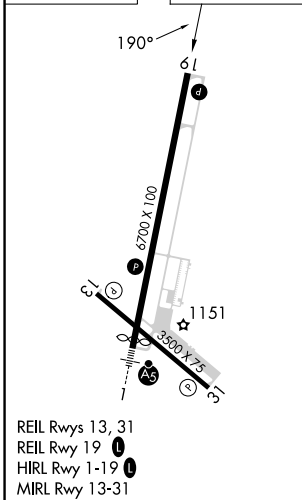

WAAS CH 93542 W19A	APP CRS 190°	Rwy ldg TDZE 1109 Apt Elev 1109
--	------------------------	---

RNAV (GPS) RWY 19

RICE LAKE RGNL/CARL'S FLD (RPD)

RNP APCH.	MISSED APPROACH: Climb to 3200 direct HERRB and hold.
<p>⚠ Circling Rwy 13, 31 NA at night. For uncompensated Baro-VNAV systems, procedure NA below -17°C or above 54°C.</p>	

AWOS-3 120.525	MINNEAPOLIS CENTER 125.3 335.6	UNICOM 122.7 (CTAF) 0
--------------------------	--	---------------------------------

CATEGORY	A	B	C	D
LPV DA		1309-3/4	200 (200-3/4)	
LNAV/VNAV DA		1389-7/8	280 (300-7/8)	
LNAV MDA		1480-1	371 (400-1)	
C CIRCLING	1580-1 471 (500-1)	1740-1 631 (700-1)	1740-1 3/4 631 (700-1 3/4)	1940-2 3/4 831 (900-2 3/4)