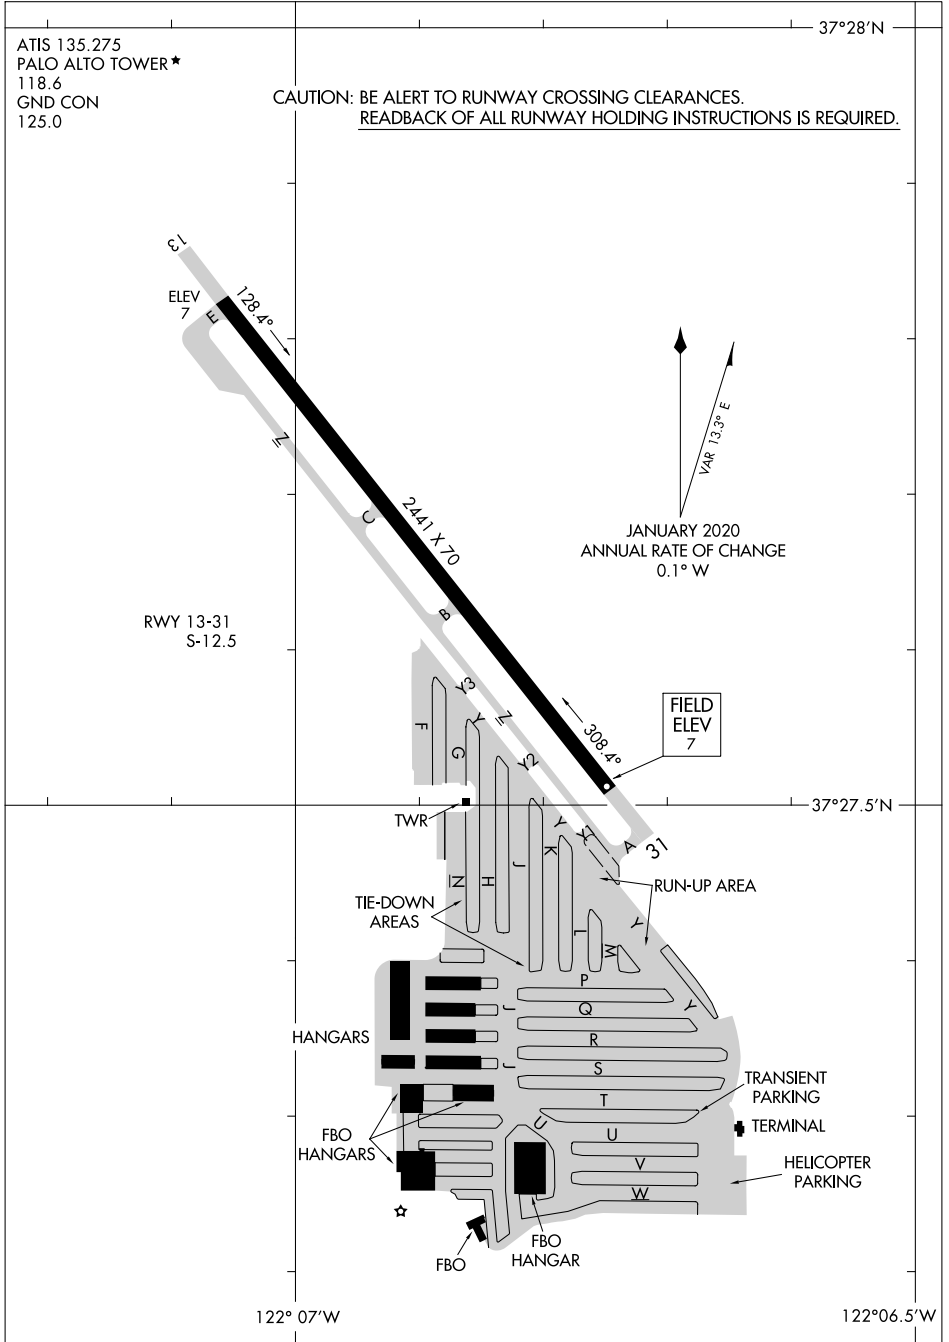

24137

# AIRPORT DIAGRAM

AL-9216 (FAA)

PALO ALTO (P.A.O)  
PALO ALTO, CALIFORNIA

ATIS 135.275  
PALO ALTO TOWER ★  
118.6  
GND CON  
125.0

CAUTION: BE ALERT TO RUNWAY CROSSING CLEARANCES.  
READEBACK OF ALL RUNWAY HOLDING INSTRUCTIONS IS REQUIRED.

37°28'N

SW-2, 11 JUL 2024 to 08 AUG 2024

SW-2, 11 JUL 2024 to 08 AUG 2024