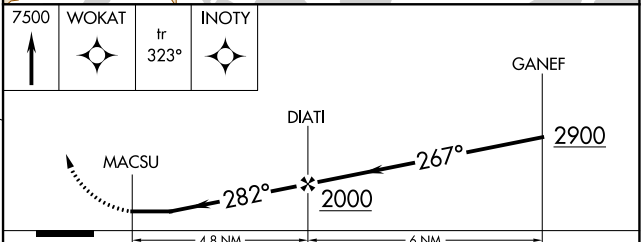

APP CRS 282°	Rwy Idg TDZE Apt Elev	N/A N/A 55
------------------------	-----------------------------	---------------------------------------

RNAV (GPS)-A

ATKA (AKA)(PAAK)

RNP APCH.	MISSED APPROACH: Climb to 7500 direct WOKAT and on track 323° to INOTY and hold. Continue climb-in-hold to 7500.
<p>▼ Circling NA west of Rwy 16/34. Procedure NA at night.</p> <p>▲ When local altimeter setting not received, procedure NA.</p>	

AWOS-3P 135.55	ANCHORAGE CENTER 126.4 254.3	GCO 122.15	COLD BAY RADIO 123.6	CTAF 122.9
--------------------------	--	----------------------	--------------------------------	----------------------

CATEGORY	A	B	C	D
CIRCLING	1280-1¼ 1225 (1300-1¼)	1280-1½ 1225 (1300-1½)	1880-3 1825 (1900-3)	NA