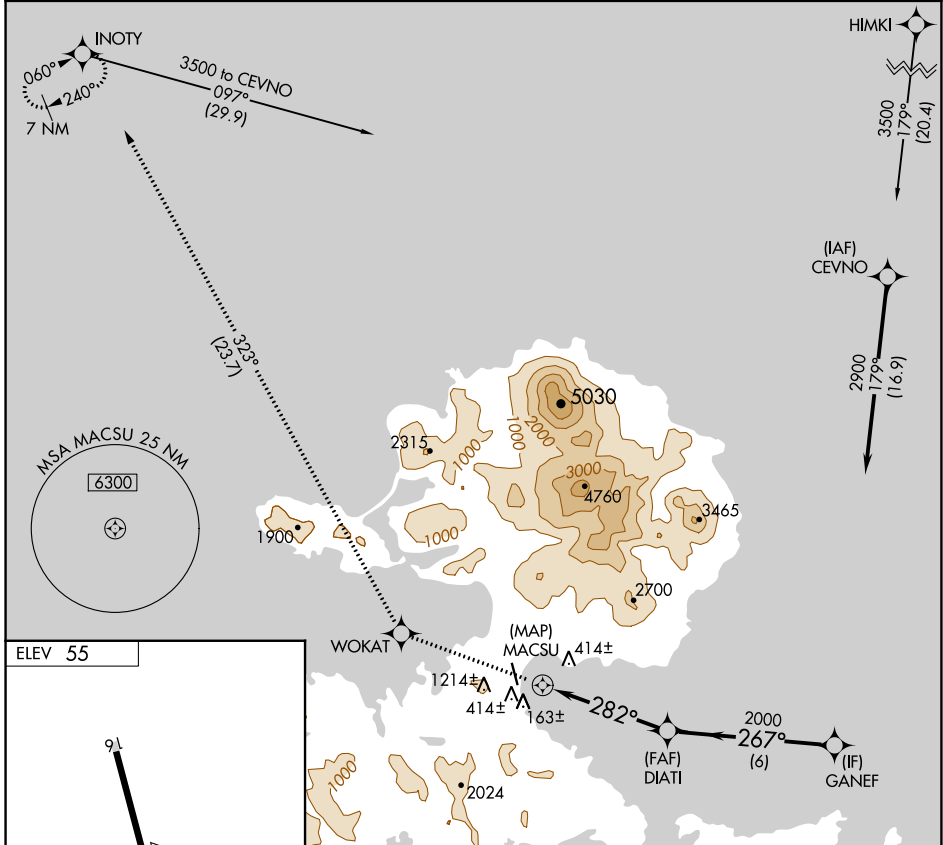

APP CRS 282°	Rwy Idg TDZE Apt Elev	N/A N/A 55
------------------------	-----------------------------	---------------------------------------

RNAV (GPS)-A

ATKA (AKA)(PAAK)

RNP APCH.	MISSED APPROACH: Climb to 7500 direct WOKAT and on track 323° to INOTY and hold. Continue climb-in-hold to 7500.
<p>▼ Circling NA west of Rwy 16/34. Procedure NA at night.</p> <p>▲ When local altimeter setting not received, procedure NA.</p>	

AWOS-3P 135.55	ANCHORAGE CENTER 126.4 254.3	GCO 122.15	COLD BAY RADIO 123.6	CTAF 122.9
--------------------------	--	----------------------	--------------------------------	----------------------

CATEGORY	A	B	C	D
CIRCLING	1280-1¼ 1225 (1300-1¼)	1280-1½ 1225 (1300-1½)	1880-3 1825 (1900-3)	NA