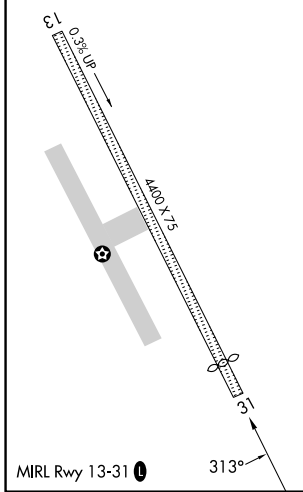

RNAV (GPS) RWY 31

WILLOW (UUO)(PAUO)

APP CRS 313°	Rwy ldg 4000
	TDZE 213
	Apt Elev 215

▼ Use Wasilla altimeter setting.
▲ NA Procedure NA at night.
 DME/DME RNP-0.3 NA.

MISSED APPROACH: Climbing left turn to 3200 direct TADYU and hold.

IYS/PAWS AWOS-3P
135.25

ANCHORAGE CENTER
133.7 279.6

CTAF
122.8

ELEV 215	TDZE 213
----------	----------

CATEGORY	A	B	C	D
LNAV MDA	1220-1¼ 1007 (1100-1¼)	1220-1½ 1007 (1100-1½)	1220-3 1007 (1100-3)	NA
C CIRCLING	1220-1¼ 1005 (1100-1¼)	1220-1½ 1005 (1100-1½)	1220-3 1005 (1100-3)	NA