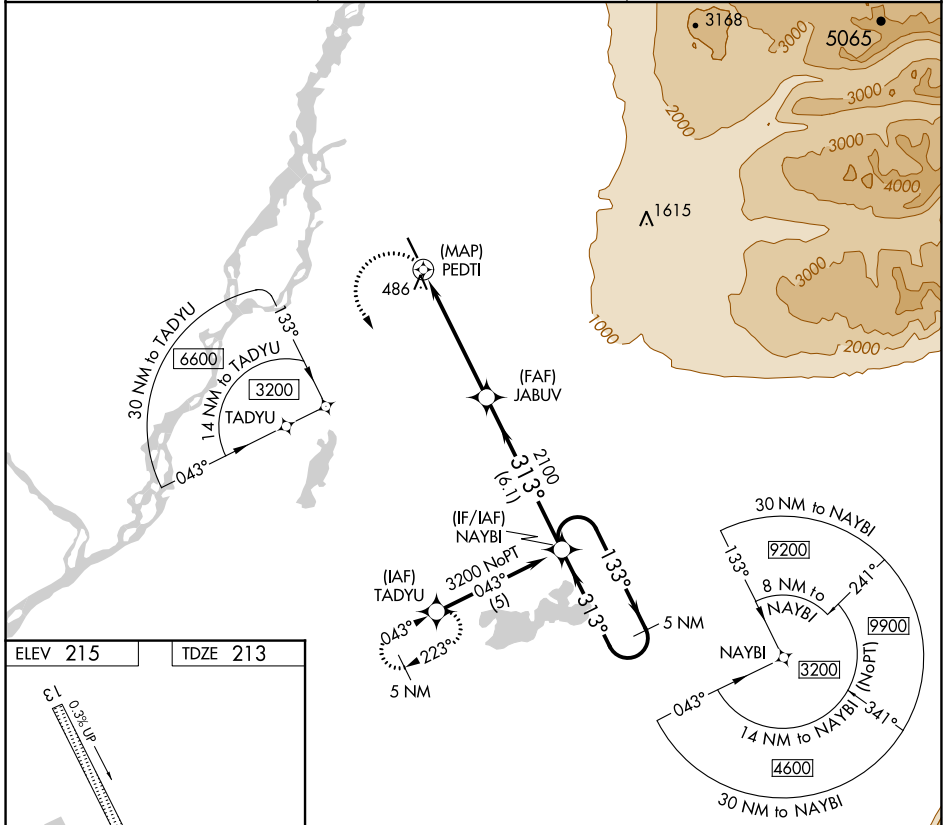

RNAV (GPS) RWY 31

WILLOW (UUO)(PAUO)

APP CRS 313°	Rwy ldg 4000
	TDZE 213
	Apt Elev 215

▼ Use Wasilla altimeter setting.
▲ NA Procedure NA at night.
 DME/DME RNP-0.3 NA.

MISSED APPROACH: Climbing left turn to 3200 direct TADYU and hold.

IYS/PAWS AWOS-3P
135.25

ANCHORAGE CENTER
133.7 279.6

CTAF
122.8

ELEV 215	TDZE 213
----------	----------

CATEGORY	A	B	C	D
LNAV MDA	1220-1¼ 1007 (1100-1¼)	1220-1½ 1007 (1100-1½)	1220-3 1007 (1100-3)	NA
C CIRCLING	1220-1¼ 1005 (1100-1¼)	1220-1½ 1005 (1100-1½)	1220-3 1005 (1100-3)	NA

AK, 11 JUL 2024 to 05 SEP 2024

AK, 11 JUL 2024 to 05 SEP 2024