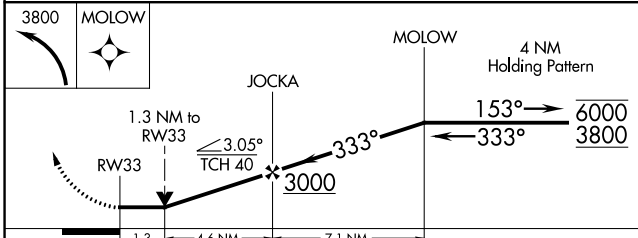

APP CRS 333°	Rwy Idg TDZE Apt Elev	3715 1046 1048
------------------------	-----------------------------	---

RNAV (GPS) RWY 33

GRANITE FALLS MUNI/LENZEN-ROE-FAGEN MEML FLD (GDB)

RNP APCH.		MISSED APPROACH: Climbing left turn to 3800 direct to MOLOW and hold.	
AWOS-3 120.1	MINNEAPOLIS CENTER 127.1 290.2	GCO 121.725	UNICOM 122.8 (CTAF) 0

CATEGORY	A	B	C	D
LNNAV MDA	1480-1	434 (500-1)	1480-1¼ 434 (500-1¼)	1480-1½ 434 (500-1½)
CIRCLING	1540-1 492 (500-1)	1580-1 532 (600-1)	1580-1½ 532 (600-1½)	1700-2 652 (700-2)

RNAV (GPS) RWY 33

NC-1, 11 JUL 2024 to 08 AUG 2024