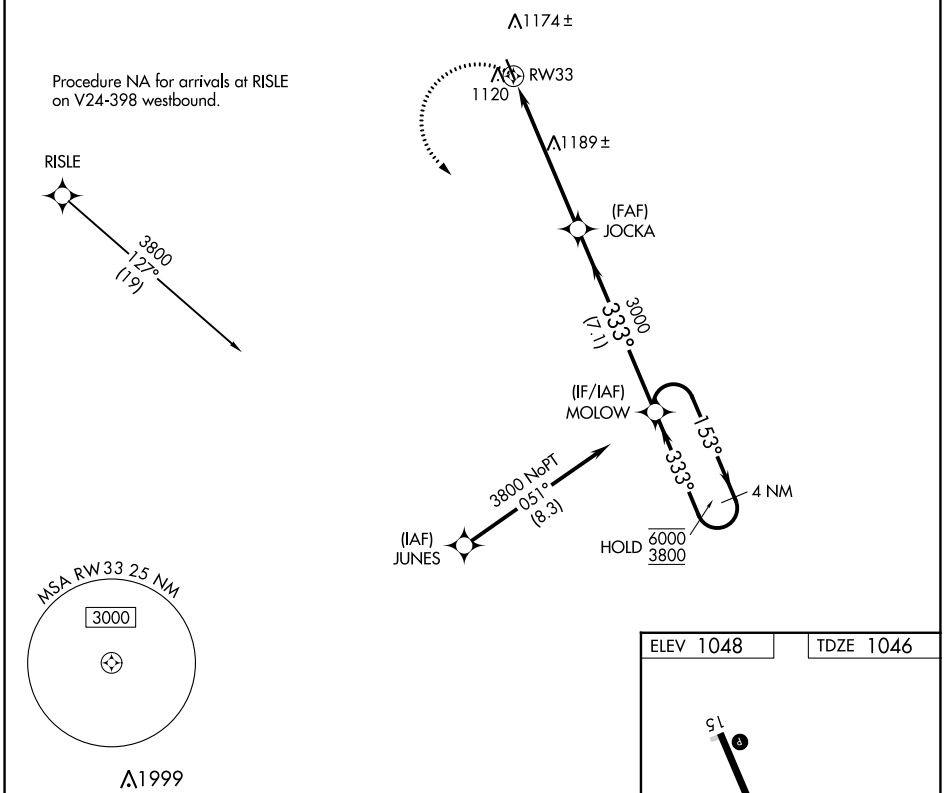

APP CRS 333°	Rwy Idg TDZE Apt Elev	3715 1046 1048
------------------------	-----------------------------	---

RNAV (GPS) RWY 33

GRANITE FALLS MUNI/LENZEN-ROE-FAGEN MEML FLD (GDB)

RNP APCH.		MISSED APPROACH: Climbing left turn to 3800 direct to MOLOW and hold.	
AWOS-3 120.1	MINNEAPOLIS CENTER 127.1 290.2	GCO 121.725	UNICOM 122.8 (CTAF) 0

CATEGORY	A	B	C	D
LNNAV MDA	1480-1	434 (500-1)	1480-1¼ 434 (500-1¼)	1480-1½ 434 (500-1½)
CIRCLING	1540-1 492 (500-1)	1580-1 532 (600-1)	1580-1½ 532 (600-1½)	1700-2 652 (700-2)

RNAV (GPS) RWY 33

NC-1, 11 JUL 2024 to 08 AUG 2024

NC-1, 11 JUL 2024 to 08 AUG 2024