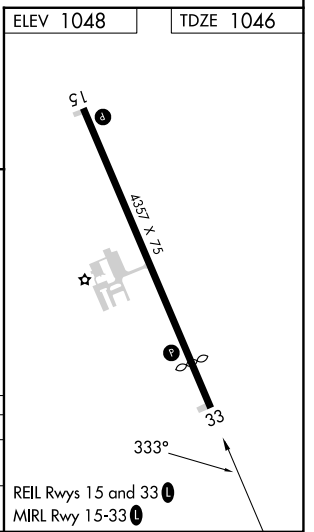

APP CRS 333°	Rwy Idg TDZE Apt Elev	3715 1046 1048
------------------------	-----------------------------	---

RNAV (GPS) RWY 33

GRANITE FALLS MUNI/LENZEN-ROE-FAGEN MEML FLD (GDB)

RNP APCH.		MISSED APPROACH: Climbing left turn to 3800 direct to MOLOW and hold.	
AWOS-3 120.1	MINNEAPOLIS CENTER 127.1 290.2	GCO 121.725	UNICOM 122.8 (CTAF) 0

CATEGORY	A	B	C	D
LNNAV MDA	1480-1	434 (500-1)	1480-1¼ 434 (500-1¼)	1480-1½ 434 (500-1½)
CIRCLING	1540-1 492 (500-1)	1580-1 532 (600-1)	1580-1½ 532 (600-1½)	1700-2 652 (700-2)

RNAV (GPS) RWY 33

NC-1, 11 JUL 2024 to 08 AUG 2024