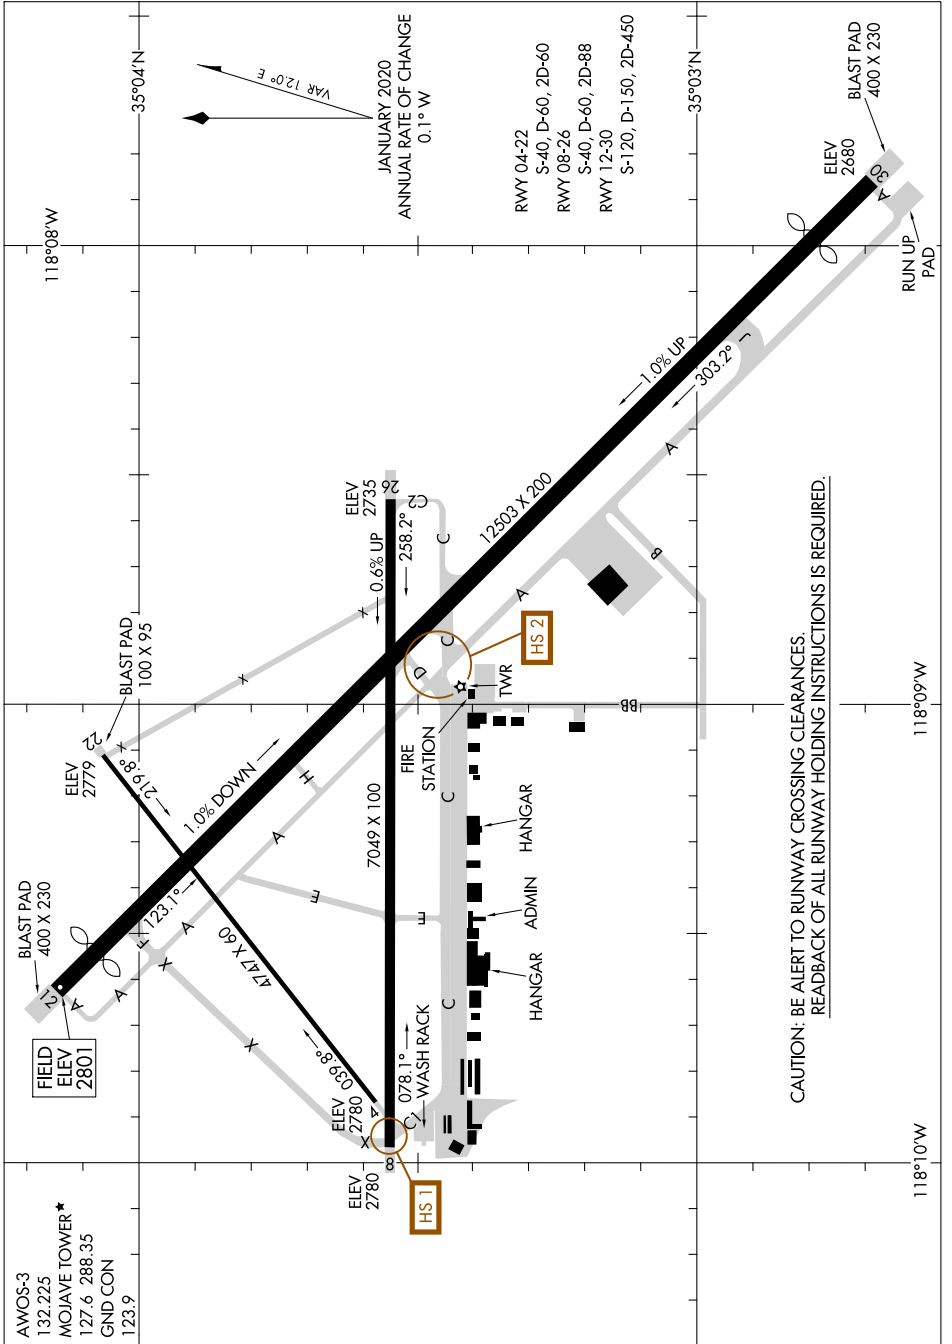

# AIRPORT DIAGRAM

MOJAVE AIR & SPACE PORT/RUTAN FLD (MHV)  
AL-9353 (FAA)  
MOJAVE, CALIFORNIA

SW-3, 11 JUL 2024 to 08 AUG 2024

SW-3, 11 JUL 2024 to 08 AUG 2024

# AIRPORT DIAGRAM

MOJAVE, CALIFORNIA  
MOJAVE AIR & SPACE PORT/RUTAN FLD (MHV)