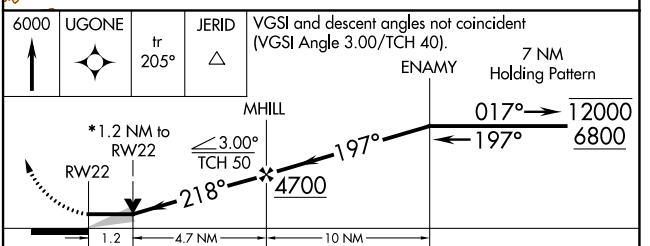

CATEGORY	A	B	C	D
LNNAV MDA	3200-1	420 (400-1)	3200-1½	420 (400-1½)
CIRCLING	3300-1 499 (500-1)	3480-1 679 (700-1)	4140-3 1339 (1400-3)	4500-3 1699 (1700-3)