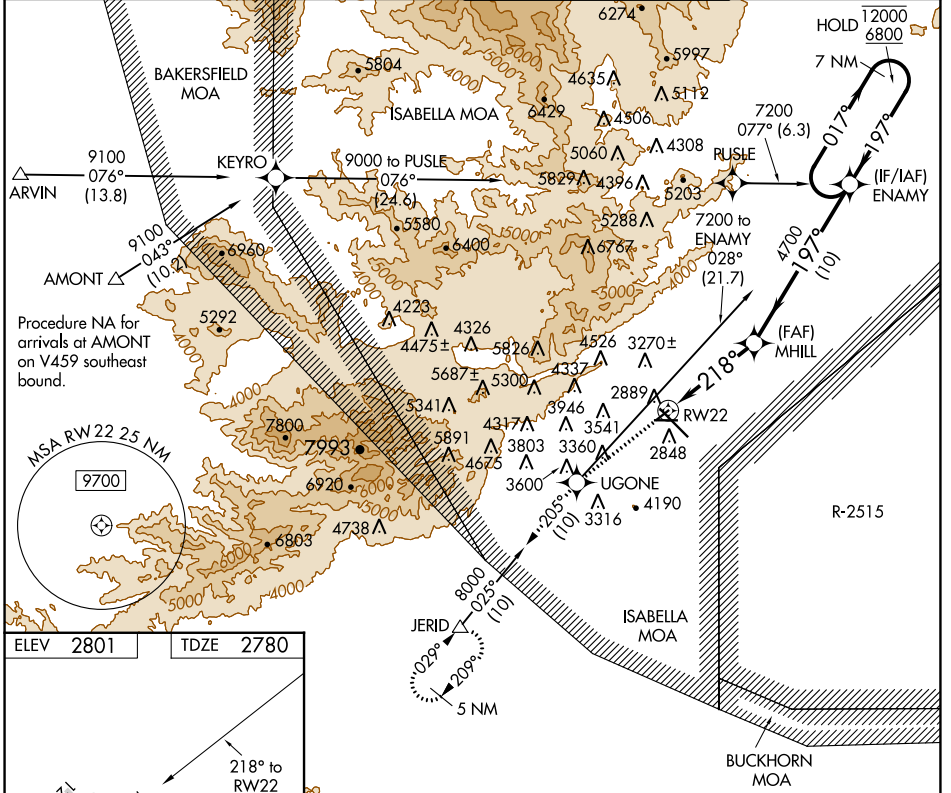

APP CRS	Rwy Idg	4747
218°	TDZE	2780
	Apt Elev	2801

RNAV (GPS) RWY 22

MOJAVE AIR & SPACE PORT/RUTAN FLD (MHV)

RNP APCH.	MISSED APPROACH: Climb to 6000 direct UGONE and on track 205° to JERID and hold.
	Circling NA southeast of runway 4 and south of Rwy 26.

AWOS-3 132.225	JOSHUA APP CON 133.65 348.7	MOJAVE TOWER* 127.6 (CTAF) 0 288.35	GND CON 123.9
--------------------------	---------------------------------------	---	-------------------------

SW-3, 11 JUL 2024 to 08 AUG 2024

SW-3, 11 JUL 2024 to 08 AUG 2024

CATEGORY	A	B	C	D
LNNAV MDA	3200-1	420 (400-1)	3200-1½	420 (400-1½)
CIRCLING	3300-1 499 (500-1)	3480-1 679 (700-1)	4140-3 1339 (1400-3)	4500-3 1699 (1700-3)