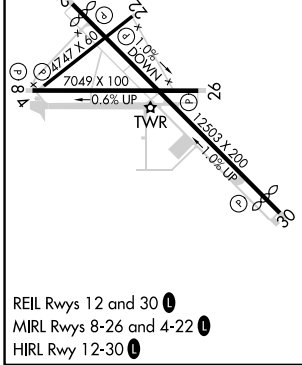

CATEGORY	A	B	C	D
LNNAV MDA	3200-1	420 (400-1)	3200-1½	420 (400-1½)
CIRCLING	3300-1 499 (500-1)	3480-1 679 (700-1)	4140-3 1339 (1400-3)	4500-3 1699 (1700-3)