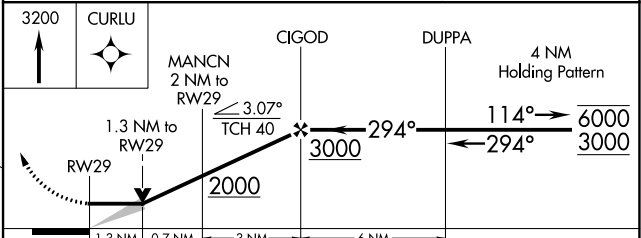

APP CRS	Rwy Idg	3098
294°	TDZE	1335
	Apt Elev	1336

RNAV (GPS) RWY 29

TRACY MUNI (TKC)

RNP APCH-GPS.	MISSED APPROACH: Climb to 3200 direct CURLU and hold.
Procedure NA at night. Circling NA to Rwy 17-35.	

AWOS-3PT 120.0	MINNEAPOLIS CENTER 127.1 290.2	CTAF 122.9

CATEGORY	A	B	C	D
LNAV MDA	1720-1	385 (400-1)		NA
CIRCLING	1920-1	584 (600-1)		NA

NC-1, 11 JUL 2024 to 08 AUG 2024

NC-1, 11 JUL 2024 to 08 AUG 2024