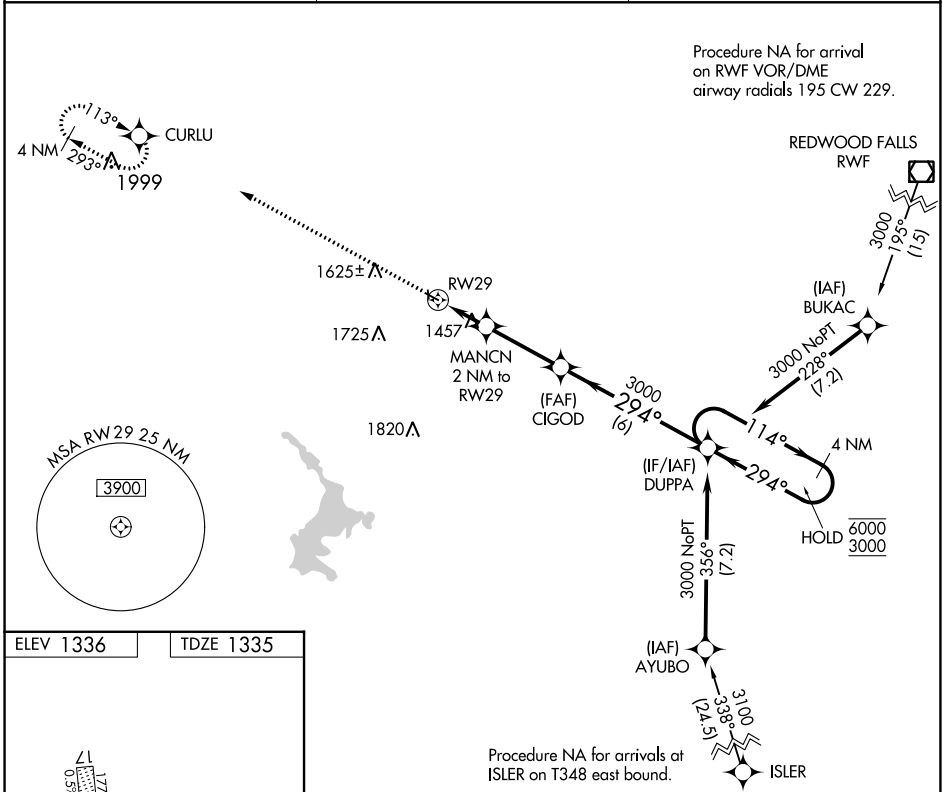

APP CRS	Rwy Idg	3098
294°	TDZE	1335
	Apt Elev	1336

RNAV (GPS) RWY 29

TRACY MUNI (TKC)

RNP APCH-GPS.	MISSED APPROACH: Climb to 3200 direct CURLU and hold.
<p>Procedure NA at night. Circling NA to Rwy 17-35.</p>	

AWOS-3PT 120.0	MINNEAPOLIS CENTER 127.1 290.2	CTAF 122.9
--------------------------	--	----------------------

CATEGORY	A	B	C	D
LNAV MDA	1720-1	385 (400-1)		NA
CIRCLING	1920-1	584 (600-1)		NA

NC-1, 11 JUL 2024 to 08 AUG 2024

NC-1, 11 JUL 2024 to 08 AUG 2024