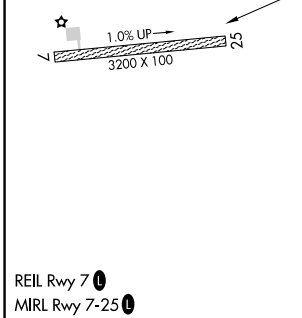

MISSED APPROACH: Climb to 4000 direct DICEC and on track 296° to ANESE and hold, continue climb-in-hold to 4000.

AWOS-3P <b>119.675</b>	ANCHORAGE CENTER <b>124.0</b>	CTAF <b>122.9</b>
---------------------------	----------------------------------	----------------------