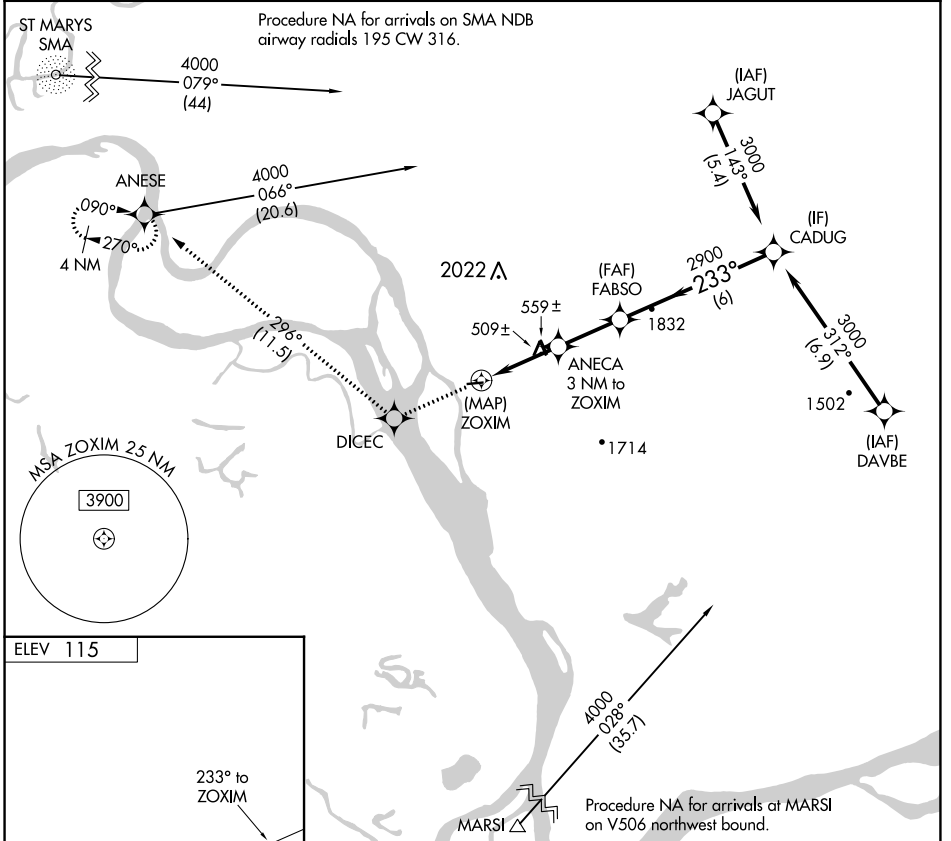

APP CRS <b>233°</b>	Rwy Idg TDZE Apt Elev	<b>N/A</b> <b>N/A</b> <b>115</b>
------------------------	-----------------------------	--

**RNAV (GPS)-A**  
MARSHALL DON HUNTER SR (MDM) (PADM)

When local altimeter setting not received, use Russian Mission altimeter setting and increase Cat B MDA 60 feet.  
DME/DME RNP- 0.3 NA.

MISSED APPROACH: Climb to 4000 direct DICEC and on track 296° to ANESE and hold, continue climb-in-hold to 4000.

AWOS-3P <b>119.675</b>	ANCHORAGE CENTER <b>124.0</b>	CTAF <b>122.9</b>
---------------------------	----------------------------------	----------------------

4000	DICEC	tr 296°	ANESE	FABSO	CADUG
ANECA 3 NM to ZOXIM			2000	2900	3000
ZOXIM			233°		
3 NM			2.4 NM		6 NM
CATEGORY	A	B	C	D	
CIRCLING	880-1 765 (800-1)	1140-1½ 1025 (1100-1½)	NA		

AK, 11 JUL 2024 to 05 SEP 2024

AK, 11 JUL 2024 to 05 SEP 2024