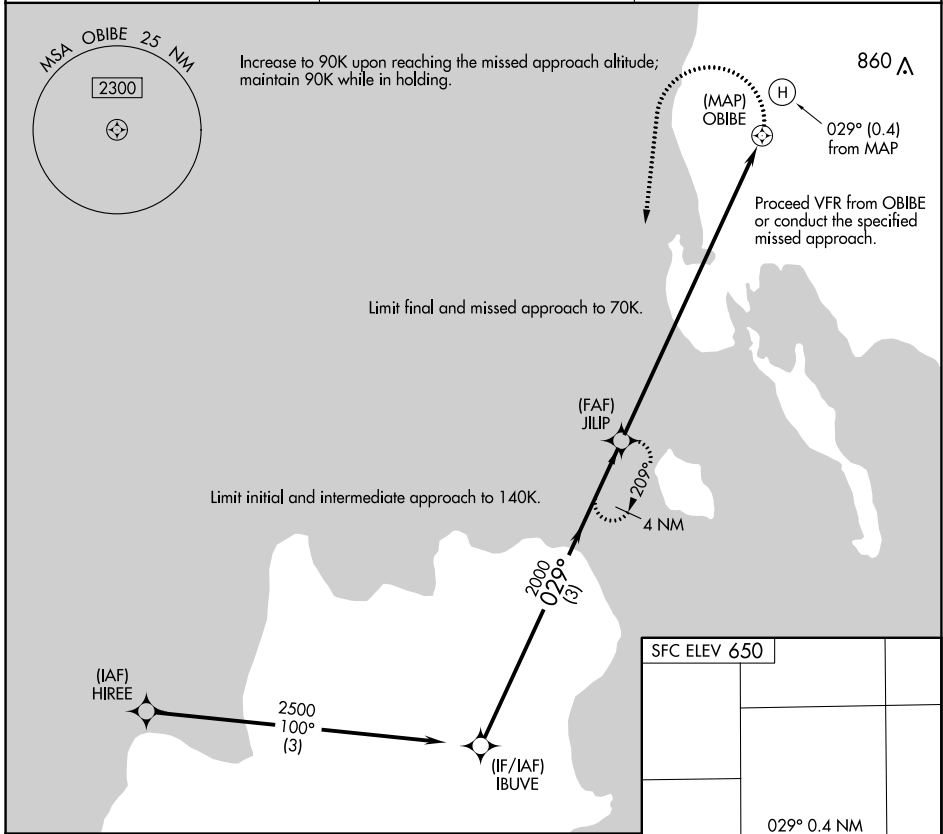

# COPTER RNAV (GPS) 029°

WASHINGTON ISLAND (2P2)

APP CRS <b>029°</b>	Rwy Idg Sfc Elev Apt Elev	<b>N/A</b> <b>650</b> <b>N/A</b>
------------------------	---------------------------------	--

RNP APCH. ▲ NA		MISSED APPROACH: Climbing left turn to 2100 direct JILIP and hold.
AWOS-3PT <b>118.525</b>	MINNEAPOLIS CENTER <b>127.65</b>	CTAF <b>122.9</b>

EC-3, 11 JUL 2024 to 08 AUG 2024

EC-3, 11 JUL 2024 to 08 AUG 2024