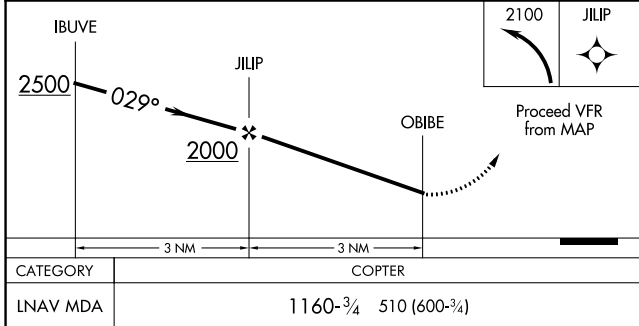

# COPTER RNAV (GPS) 029°

WASHINGTON ISLAND (2P2)

APP CRS <b>029°</b>	Rwy Idg Sfc Elev Apt Elev	<b>N/A</b> <b>650</b> <b>N/A</b>
------------------------	---------------------------------	--

RNP APCH. ▲ NA		MISSED APPROACH: Climbing left turn to 2100 direct JILIP and hold.
AWOS-3PT <b>118.525</b>	MINNEAPOLIS CENTER <b>127.65</b>	CTAF <b>122.9</b>