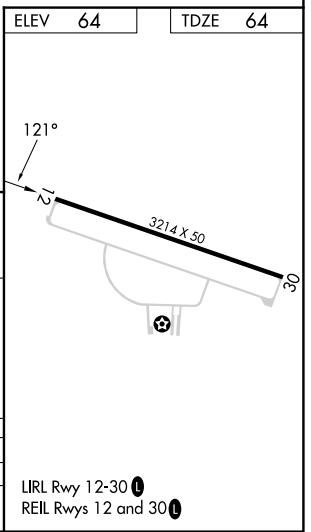

6.1 NM		5 NM	
CATEGORY	A	B	C	D
LNAV MDA	480-1	416 (500-1)	NA	
CIRCLING	520-1	456 (500-1)	NA