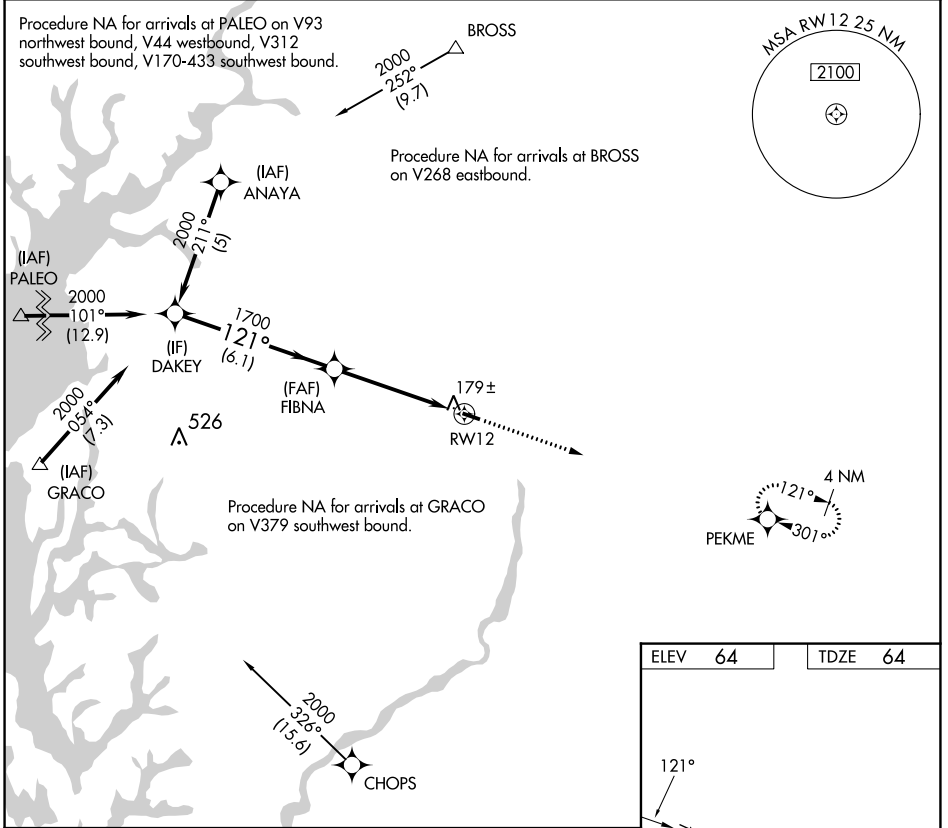

APP CRS	Rwy Idg	3214
121°	TDZE	64
	Apt Elev	64

RNAV (GPS) RWY 12

GOODEN AIRPARK (RJD)

RNP APCH - GPS.	Procedure NA at night. Use Easton altimeter setting: when not received, procedure NA. Rwy 12 helicopter visibility reduction below 1 SM NA.	MISSED APPROACH: Climb to 2000 direct PEKME and hold.
-----------------	---	---

ESN AWOS-3PT 124.475	POTOMAC APP CON 124.55 317.425	UNICOM 122.8 (CTAF) 0
--------------------------------	--	---------------------------------

NE-3, 11 JUL 2024 to 08 AUG 2024

NE-3, 11 JUL 2024 to 08 AUG 2024

	6.1 NM		5 NM	
CATEGORY	A	B	C	D
LNAV MDA	480-1	416 (500-1)	NA	
CIRCLING	520-1	456 (500-1)	NA	