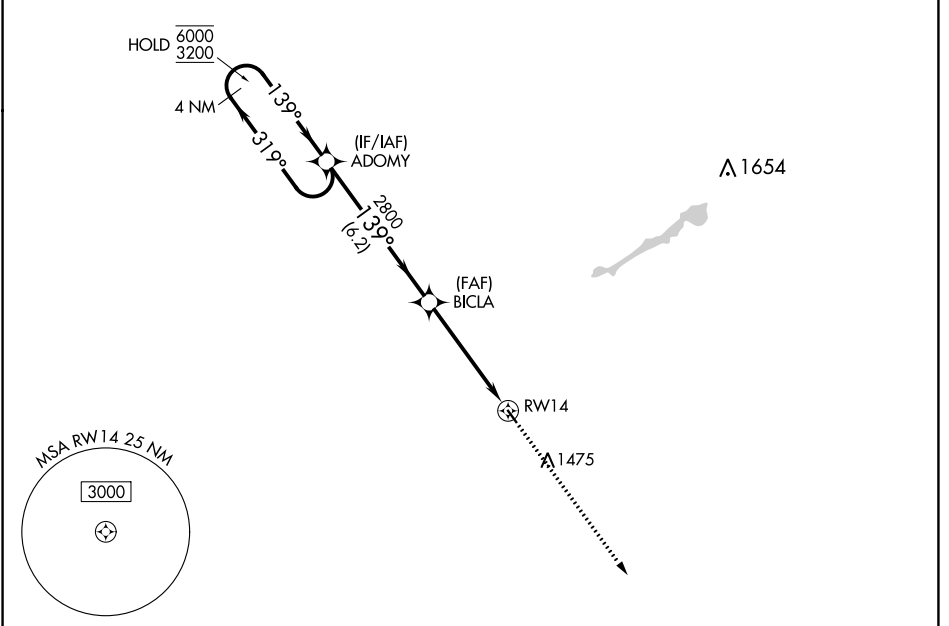

APP CRS 139°	Rwy Idg 3000
	TDZE 1137
	Apt Elev 1137

RNAV (GPS) RWY 14

FERTILE MUNI (D14)

RNP APCH - GPS.		MISSED APPROACH: Climb to 3200 direct CALTU and hold.
▼ ▲NA	Use Mahanomen altimeter setting.	
3N8 AWOS-3PT 121.125	GRAND FORKS APP CON* 118.1 318.1	UNICOM 122.8 (CTAF) 0

ELEV 1137	TDZE 1137
-----------	-----------

CATEGORY	A	B	C	D
LNAV MDA	1600-1	463 (500-1)	NA	
CIRCLING	1660-1 523 (600-1)	1760-1 623 (700-1)	NA	

NC-1, 11 JUL 2024 to 08 AUG 2024

NC-1, 11 JUL 2024 to 08 AUG 2024