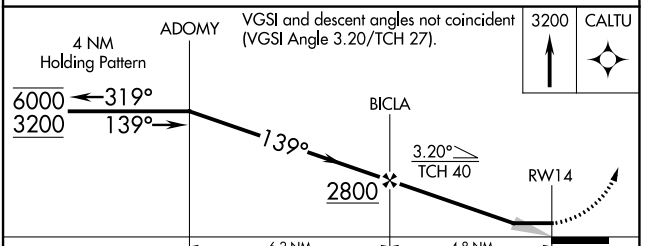

CATEGORY	A	B	C	D
LNAV MDA	1600-1	463 (500-1)	NA	
CIRCLING	1660-1 523 (600-1)	1760-1 623 (700-1)	NA	

NC-1, 11 JUL 2024 to 08 AUG 2024

NC-1, 11 JUL 2024 to 08 AUG 2024