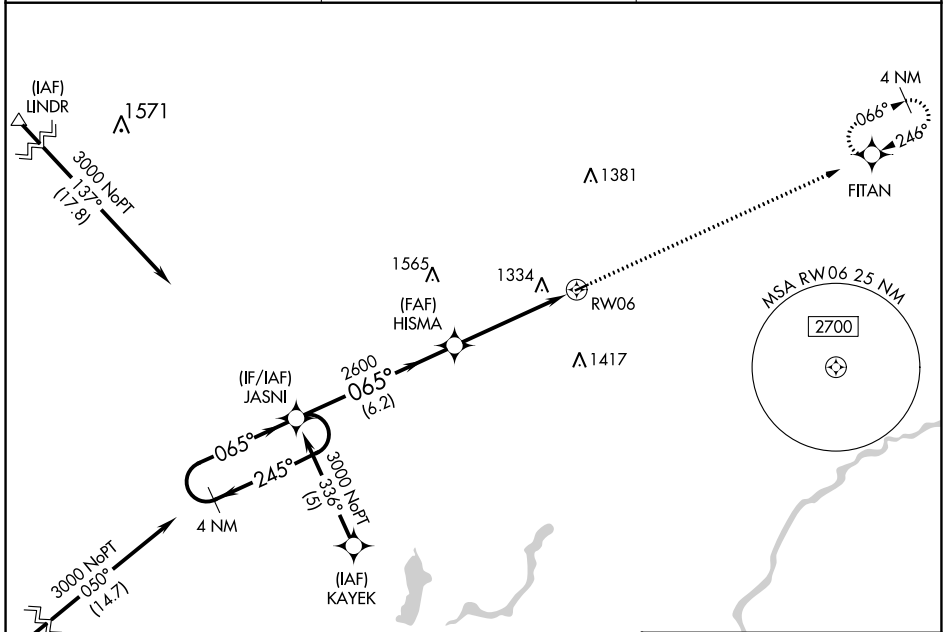

APP CRS	Rwy Idg	2561
065°	TDZE	1021
	Apt Elev	1021

RNAV (GPS) RWY 6

FIELD OF DREAMS (Ø4W)

RNP APCH.
 ▼ When local altimeter setting not received, use Mora altimeter setting and increase all MDAs 60 feet. Procedure NA at night. Rwy 6 helicopter visibility reduction below 1 SM NA.
 ▲ NA

MISSED APPROACH: Climb to 3000 direct FITAN and hold.

AWOS-3 118.225	MINNEAPOLIS CENTER 121.05 235.775	CTAF 122.9
--------------------------	---	----------------------

NC-1, 11 JUL 2024 to 08 AUG 2024

NC-1, 11 JUL 2024 to 08 AUG 2024

ELEV 1021	TDZE 1021
-----------	-----------

CATEGORY	A	B	C	D
LNAV MDA	1600-1	579 (600-1)		NA
CIRCLING	1640-1	619 (700-1)		NA