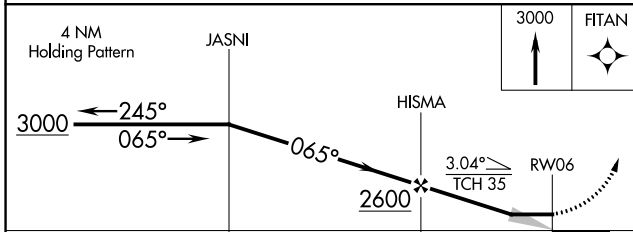

CATEGORY	A	B	C	D
LNAV MDA	1600-1	579 (600-1)		NA
CIRCLING	1640-1	619 (700-1)		NA