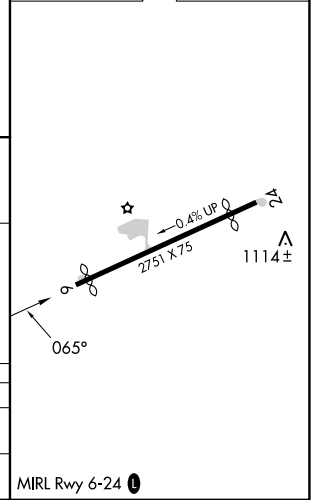

CATEGORY	A	B	C	D
LNAV MDA	1600-1	579 (600-1)		NA
CIRCLING	1640-1	619 (700-1)		NA