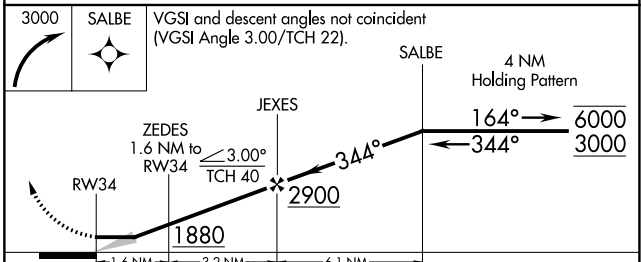

APP CRS 344°	Rwy Idg 3501
	TDZE 1330
	Apt Elev 1332

RNAV (GPS) RWY 34

TODD FLD (14Y)

RNP APCH. ▼ ▲ Circling Rwy 16 NA at night.	MISSED APPROACH: Climbing right turn to 3000 direct SALBE and hold.
---	---

AWOS-3 118.65	MINNEAPOLIS CENTER 126.1 269.2	CTAF 122.9
-------------------------	--	----------------------

ELEV 1332	TDZE 1330
-----------	-----------

CATEGORY	A	B	C	D
LNAV MDA	1740-1	410 (500-1)	1740-1½ 410 (500-1½)	NA
CIRCLING	1840-1	508 (600-1)	1880-1½ 548 (600-1½)	NA