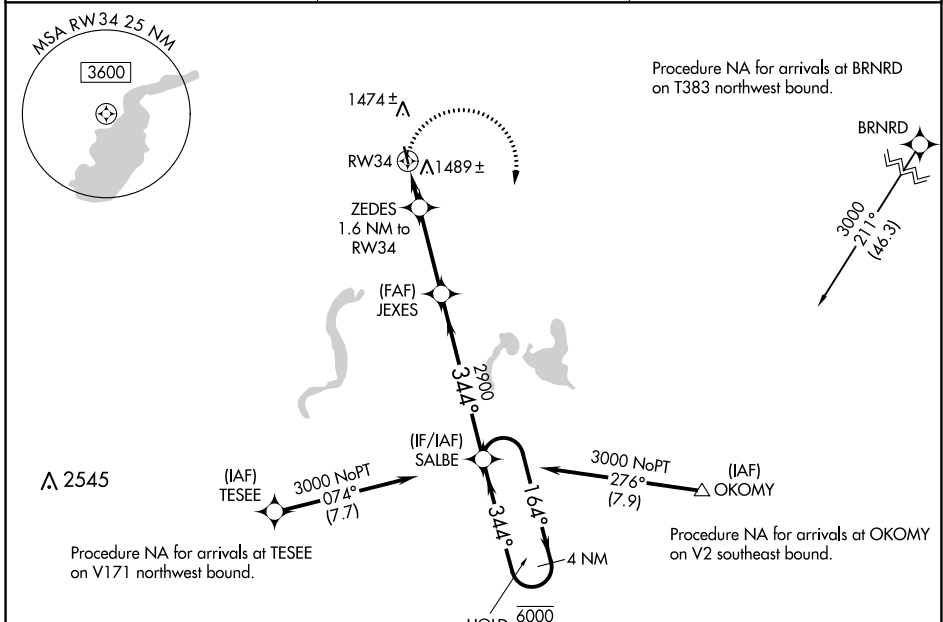

APP CRS 344°	Rwy Idg 3501
	TDZE 1330
	Apt Elev 1332

RNAV (GPS) RWY 34

TODD FLD (14Y)

RNP APCH. ▼ ▲ Circling Rwy 16 NA at night.	MISSED APPROACH: Climbing right turn to 3000 direct SALBE and hold.

AWOS-3 118.65	MINNEAPOLIS CENTER 126.1 269.2	CTAF 122.9

ELEV 1332	TDZE 1330