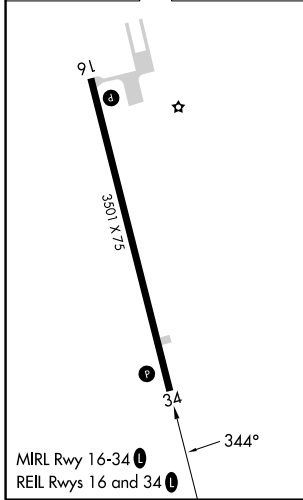

CATEGORY	A	B	C	D
LNAV MDA	1740-1	410 (500-1)	1740-1½ 410 (500-1½)	NA
CIRCLING	1840-1	508 (600-1)	1880-1½ 548 (600-1½)	NA

NC-1, 11 JUL 2024 to 08 AUG 2024

NC-1, 11 JUL 2024 to 08 AUG 2024