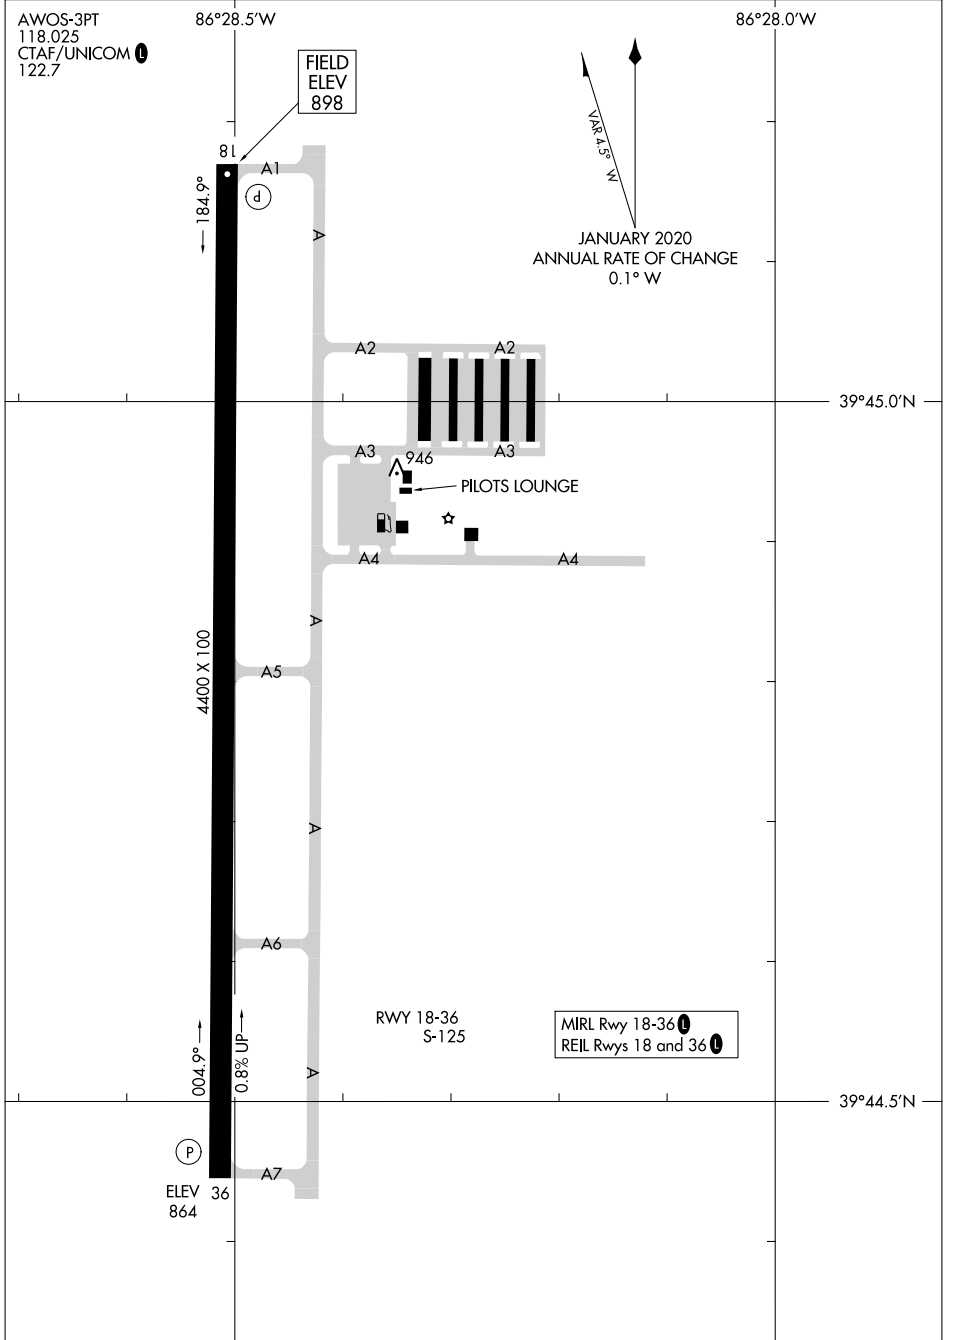

23334

AIRPORT DIAGRAM

HENDRICKS COUNTY-GORDON GRAHAM FLD (2R:2)
AL-10352 (FAA)
INDIANAPOLIS, INDIANA

AIRPORT DIAGRAM
23334

INDIANAPOLIS, INDIANA
HENDRICKS COUNTY-GORDON GRAHAM FLD (2R:2)