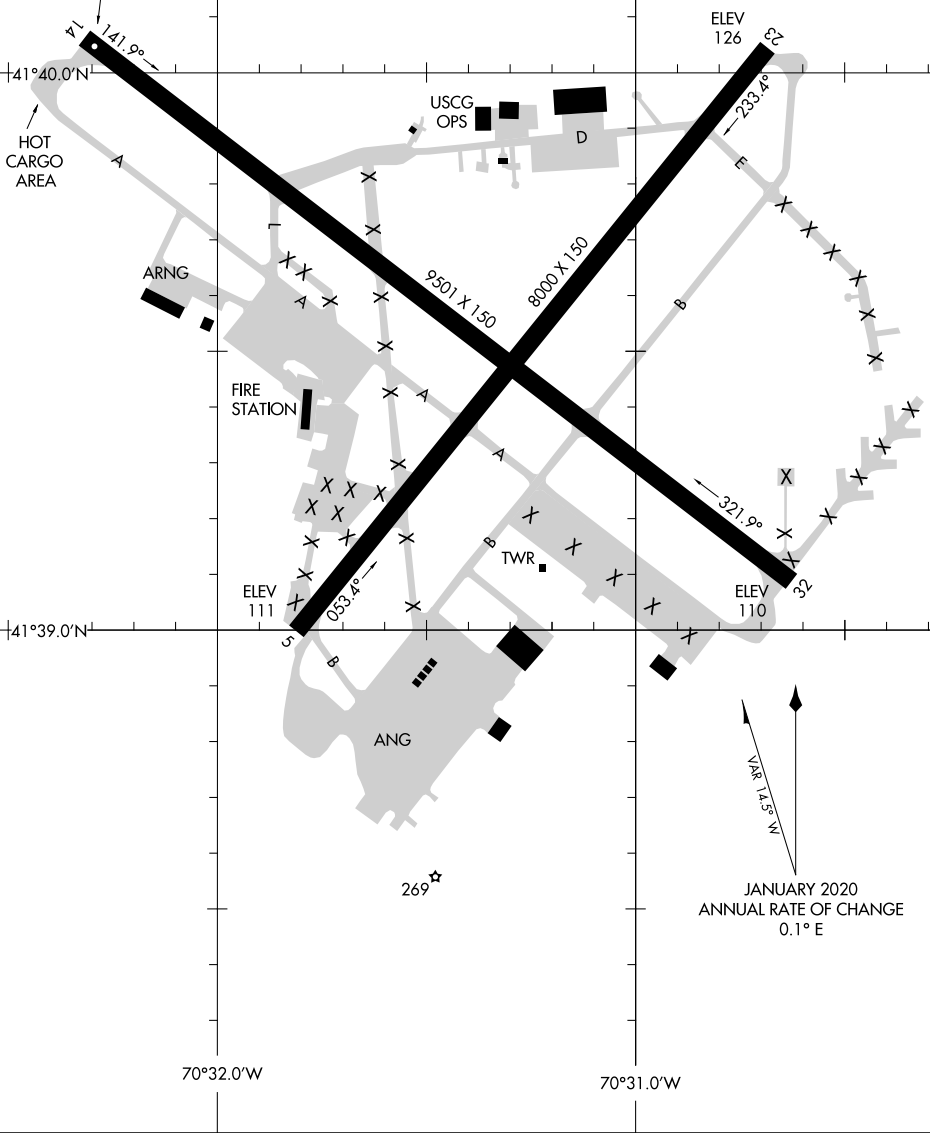

# AIRPORT DIAGRAM

CAPE COD COAST GUARD AIR STATION (F/MH)  
AL-10362 (FAA)  
FALMOUTH, MASSACHUSETTS

ATIS  
120.475 236.825  
COAST GUARD TOWER  
128.425 291.1  
GND CON  
124.15 275.8

**CAUTION: BE ALERT TO RUNWAY CROSSING CLEARANCES.  
READBACK OF ALL RUNWAY HOLDING INSTRUCTIONS IS REQUIRED.**

RWY 05-23  
PCN 33 F/A/W/T  
RWY 14-32  
PCN 26 F/A/W/T

FIELD  
ELEV  
130

NE-1, 11 JUL 2024 to 08 AUG 2024

NE-1, 11 JUL 2024 to 08 AUG 2024

# AIRPORT DIAGRAM

24137

FALMOUTH, MASSACHUSETTS  
CAPE COD COAST GUARD AIR STATION (F/MH)