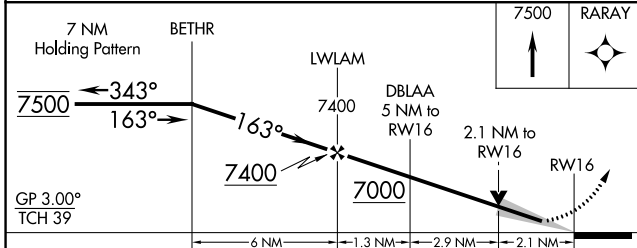

WAAS CH 56344 W16A	APP CRS 163°	Rwy Idg TDZE Apt Elev	4700 5374 5374
--	------------------------	-----------------------------	---

RNAV (GPS) RWY 16

LIMON MUNI (LIC)

RNP APCH - GPS.	MISSED APPROACH: Climb to 7500 direct RARAY and hold.
For uncompensated Baro-VNAV systems, LNAV/VNAV NA below -25°C or above 54°C.	

ASOS 121.125	DENVER CENTER 133.4 377.175	CTAF 122.9
------------------------	---------------------------------------	----------------------

CATEGORY	A	B	C	D
LPV DA	5624-3/4 250 (300-3/4)			NA
LNAV/VNAV DA	5709-1 335 (400-1)			NA
LNAV MDA	6080-1	706 (800-1)	6080-2 706 (800-2)	NA
CIRCLING	6080-1	706 (800-1)	6220-2 1/2 846 (900-2 1/2)	NA

SW-1, 11 JUL 2024 to 08 AUG 2024

SW-1, 11 JUL 2024 to 08 AUG 2024