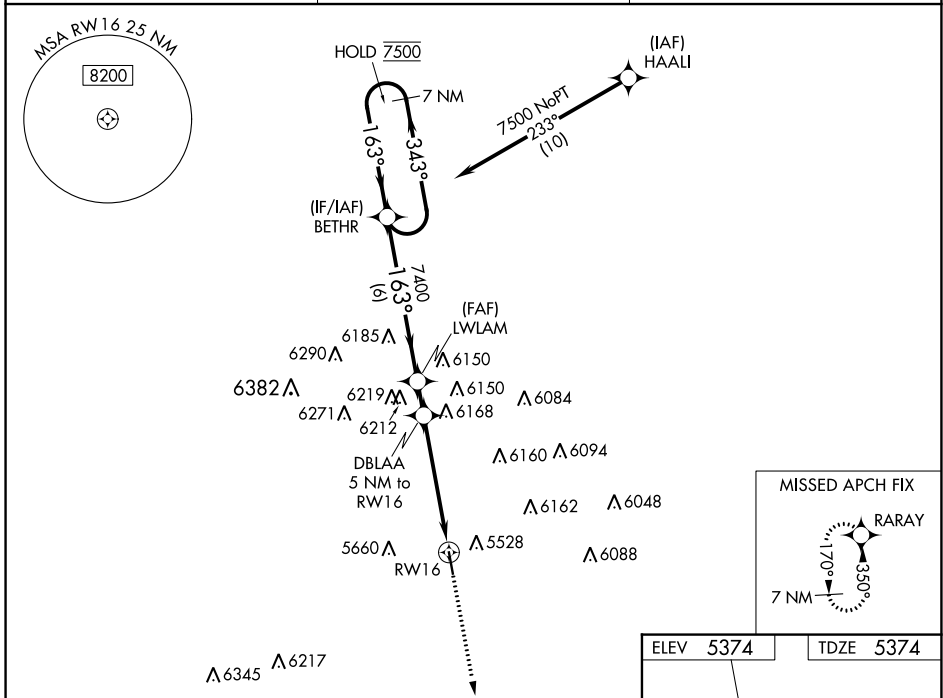

WAAS CH 56344 W16A	APP CRS 163°	Rwy Idg TDZE Apt Elev	4700 5374 5374
--	------------------------	-----------------------------	---

RNAV (GPS) RWY 16

LIMON MUNI (LIC)

RNP APCH - GPS.	MISSED APPROACH: Climb to 7500 direct RARAY and hold.
For uncompensated Baro-VNAV systems, LNAV/VNAV NA below -25°C or above 54°C.	

ASOS 121.125	DENVER CENTER 133.4 377.175	CTAF 122.9
------------------------	---------------------------------------	----------------------

CATEGORY	A	B	C	D
LPV DA	5624-3/4 250 (300-3/4)			NA
LNAV/VNAV DA	5709-1 335 (400-1)			NA
LNAV MDA	6080-1	706 (800-1)	6080-2 706 (800-2)	NA
CIRCLING	6080-1	706 (800-1)	6220-2 1/2 846 (900-2 1/2)	NA

SW-1, 11 JUL 2024 to 08 AUG 2024

SW-1, 11 JUL 2024 to 08 AUG 2024