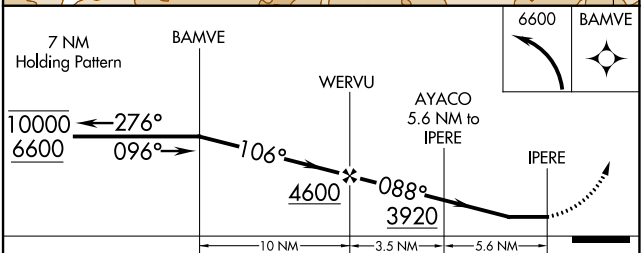

APP CRS 088°	Rwy Idg TDZE Apt Elev	N/A N/A 907
------------------------	-----------------------------	--

RNAV (GPS)-A

EAGLE (EAA) (PAEG)

RNP APCH.

⚠ Circling NA north of Rwy 7-25. Procedure NA at night.
When local altimeter setting not received, procedure NA.

❄ -13°C

MISSED APPROACH: (Do not exceed 210K until BAMVE) Climbing left turn to 6600 direct BAMVE and hold, continue climb-in-hold to 6600.

ASOS 135.55	ANCHORAGE CENTER 135.3 322.5	NORTHWAY RADIO 122.3	UNICOM 122.8 (CTAF) 📻
-----------------------	--	--------------------------------	--

CATEGORY	A	B	C	D
CIRCLING	2720-1¼ 1813 (1900-1¼)	2720-1½ 1813 (1900-1½)	3020-3 2113 (2200-3)	NA