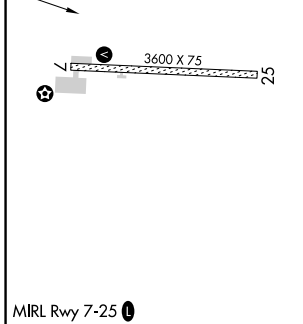

APP CRS 088°	Rwy Idg TDZE Apt Elev	N/A N/A 907
------------------------	-----------------------------	--

RNAV (GPS)-A

EAGLE (EAA) (PAEG)

RNP APCH.

⚠ Circling NA north of Rwy 7-25. Procedure NA at night.
When local altimeter setting not received, procedure NA.

❄ -13°C

MISSED APPROACH: (Do not exceed 210K until BAMVE) Climbing left turn to 6600 direct BAMVE and hold, continue climb-in-hold to 6600.

ASOS 135.55	ANCHORAGE CENTER 135.3 322.5	NORTHWAY RADIO 122.3	UNICOM 122.8 (CTAF) 📻
-----------------------	--	--------------------------------	--

CATEGORY	A	B	C	D
CIRCLING	2720-1¼ 1813 (1900-1¼)	2720-1½ 1813 (1900-1½)	3020-3 2113 (2200-3)	NA