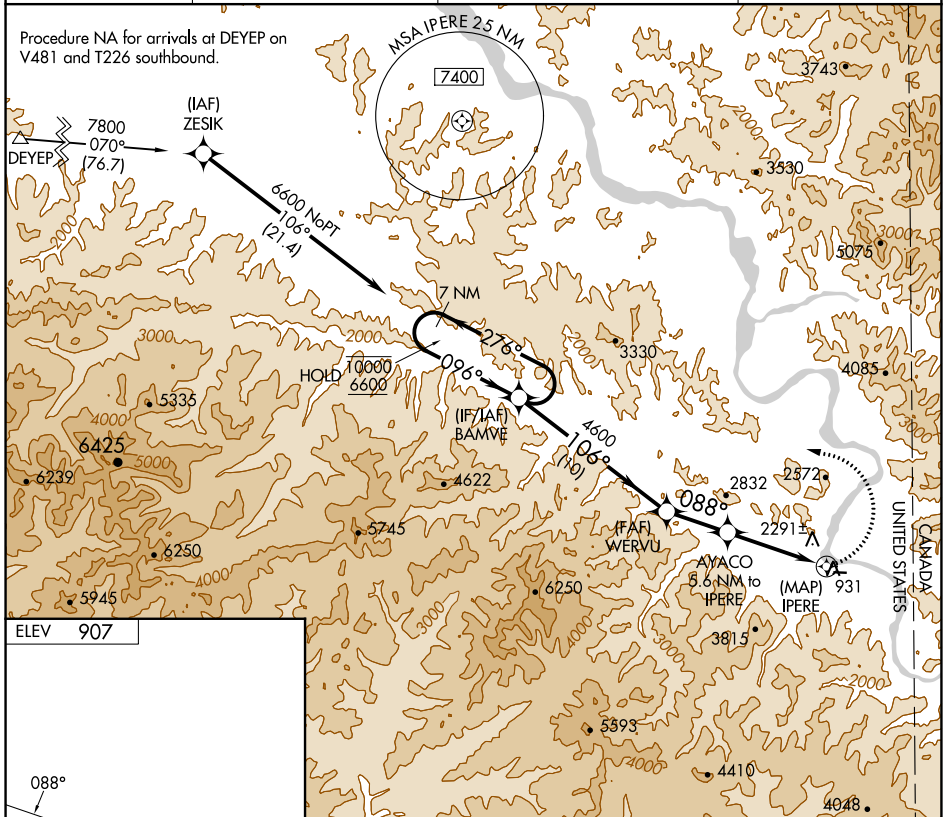

APP CRS 088°	Rwy Idg TDZE Apt Elev	N/A N/A 907
------------------------	-----------------------------	--

RNAV (GPS)-A

EAGLE (EAA) (PAEG)

RNP APCH.

⚠ Circling NA north of Rwy 7-25. Procedure NA at night.
When local altimeter setting not received, procedure NA.

❄ -13°C

MISSED APPROACH: (Do not exceed 210K until BAMVE) Climbing left turn to 6600 direct BAMVE and hold, continue climb-in-hold to 6600.

ASOS 135.55	ANCHORAGE CENTER 135.3 322.5	NORTHWAY RADIO 122.3	UNICOM 122.8 (CTAF) 📻
-----------------------	--	--------------------------------	--

CATEGORY	A	B	C	D
CIRCLING	2720-1¼ 1813 (1900-1¼)	2720-1½ 1813 (1900-1½)	3020-3 2113 (2200-3)	NA