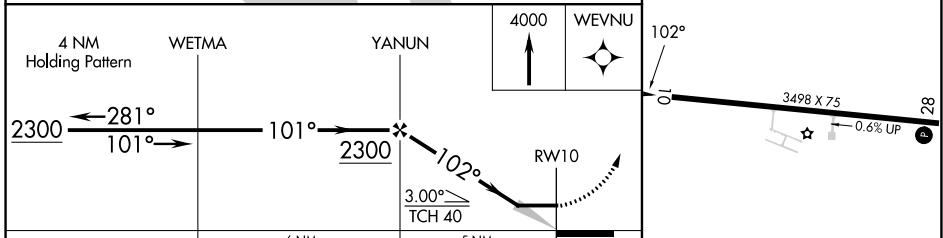

APP CRS	Rwy Idg	3498
102°	TDZE	664
	Apt Elev	664

RNAV (GPS) RWY 10

BOIS BLANC ISLAND (6Y1)

NA	DME/DME RNP-0.3 NA. Use Cheboygan altimeter setting.	MISSED APPROACH: Climb to 4000 direct WEVNU and hold, continue climb-in-hold to 4000.
----	---	---

SLH AWOS-3 118.175	MINNEAPOLIS CENTER 134.6 354.05	CTAF 122.9
------------------------------	---	----------------------

EC-1, 11 JUL 2024 to 08 AUG 2024

EC-1, 11 JUL 2024 to 08 AUG 2024

CATEGORY	A	B	C	D
LNVA MDA	1060-1	396 (400-1)	NA	
CIRCLING	1120-1	456 (500-1)	NA	