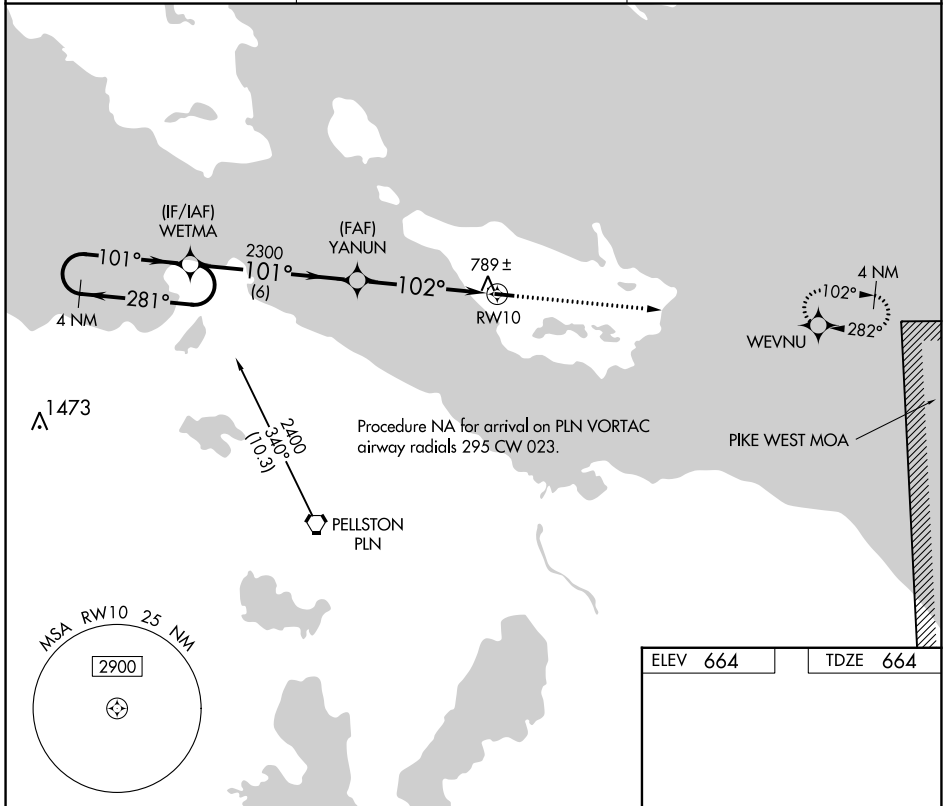

APP CRS	Rwy Idg	3498
102°	TDZE	664
	Apt Elev	664

RNAV (GPS) RWY 10

BOIS BLANC ISLAND (6Y1)

NA	DME/DME RNP-0.3 NA. Use Cheboygan altimeter setting.	MISSED APPROACH: Climb to 4000 direct WEVNU and hold, continue climb-in-hold to 4000.
----	---	---

SLH AWOS-3 118.175	MINNEAPOLIS CENTER 134.6 354.05	CTAF 122.9
------------------------------	---	----------------------

EC-1, 11 JUL 2024 to 08 AUG 2024

EC-1, 11 JUL 2024 to 08 AUG 2024

CATEGORY	A	B	C	D
LNVA MDA	1060-1	396 (400-1)	NA	
CIRCLING	1120-1	456 (500-1)	NA	

ELEV 664	TDZE 664
----------	----------

REIL Rwy 28
MIRL Rwy 10-28