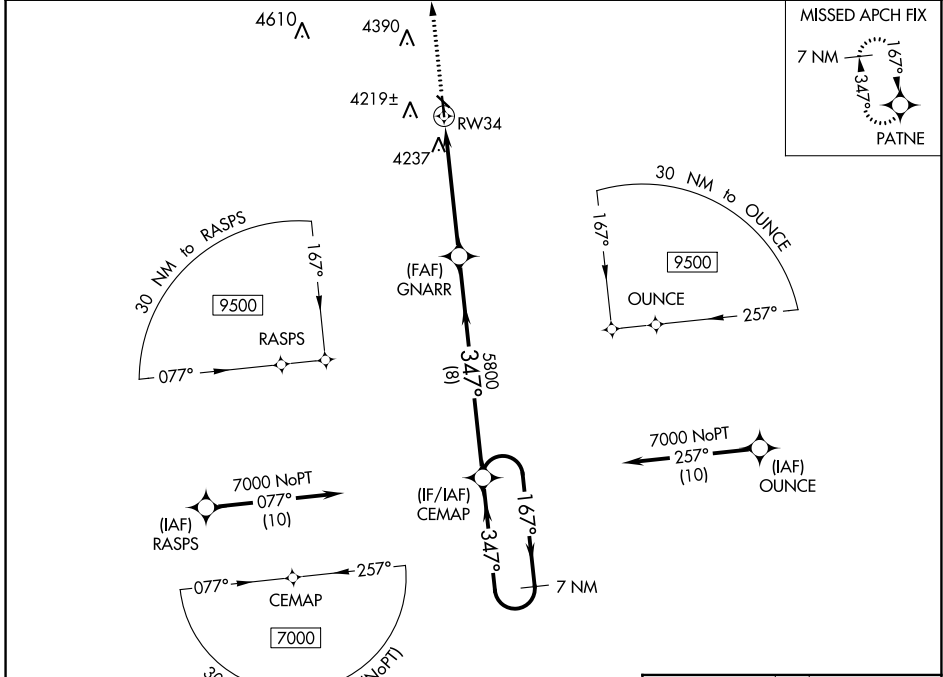

WAAS CH 61241 W34A	APP CRS 347°	Rwy Idg 4201 TDZE 4133 Apt Elev 4138
--	------------------------	---

RNAV (GPS) RWY 34

YUMA MUNI (2V6)

⚠ Circling NA to Rws 12 and 30. For uncompensated Baro-VNAV Systems, LNAV/VNAV NA below -23°C (-9°F) or above 54°C (130°F), DME/DME RNP-0.3 NA.

MISSED APPROACH: Climb to 7000 direct PATNE and hold.

AWOS-3 135.375	DENVER CENTER 133.95 317.55	UNICOM 122.8 (CTAF) 0
--------------------------	---------------------------------------	--

SW-1, 11 JUL 2024 to 08 AUG 2024

SW-1, 11 JUL 2024 to 08 AUG 2024

4811±	ELEV 4138	TDZE 4133
-------	-----------	-----------

CATEGORY	A	B	C	D
LPV DA	4333-1	200 (200-1)		NA
LNAV/VNAV DA	4383-1	250 (300-1)		NA
LNAV MDA	4500-1	367 (400-1)		NA
C CIRCLING	4620-1 482 (500-1)	4640-1 502 (600-1)	4700-1½ 562 (600-1½)	NA