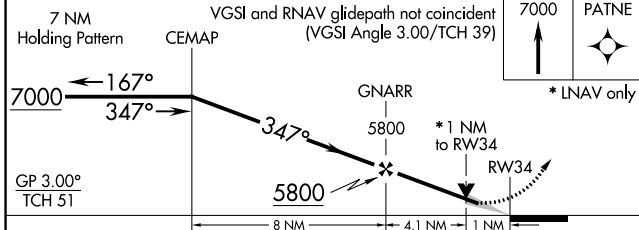

WAAS CH 61241 W34A	APP CRS 347°	Rwy Idg 4201 TDZE 4133 Apt Elev 4138
--	------------------------	---

RNAV (GPS) RWY 34

YUMA MUNI (2V6)

⚠ Circling NA to Rws 12 and 30. For uncompensated Baro-VNAV Systems, LNAV/VNAV NA below -23°C (-9°F) or above 54°C (130°F), DME/DME RNP-0.3 NA.

MISSED APPROACH: Climb to 7000 direct PATNE and hold.

AWOS-3 135.375	DENVER CENTER 133.95 317.55	UNICOM 122.8 (CTAF) 0
--------------------------	---------------------------------------	--

SW-1, 11 JUL 2024 to 08 AUG 2024

SW-1, 11 JUL 2024 to 08 AUG 2024

4811±	ELEV 4138	TDZE 4133
-------	-----------	-----------

CATEGORY	A	B	C	D
LPV DA	4333-1	200 (200-1)		NA
LNAV/VNAV DA	4383-1	250 (300-1)		NA
LNAV MDA	4500-1	367 (400-1)		NA
C CIRCLING	4620-1 482 (500-1)	4640-1 502 (600-1)	4700-1½ 562 (600-1½)	NA