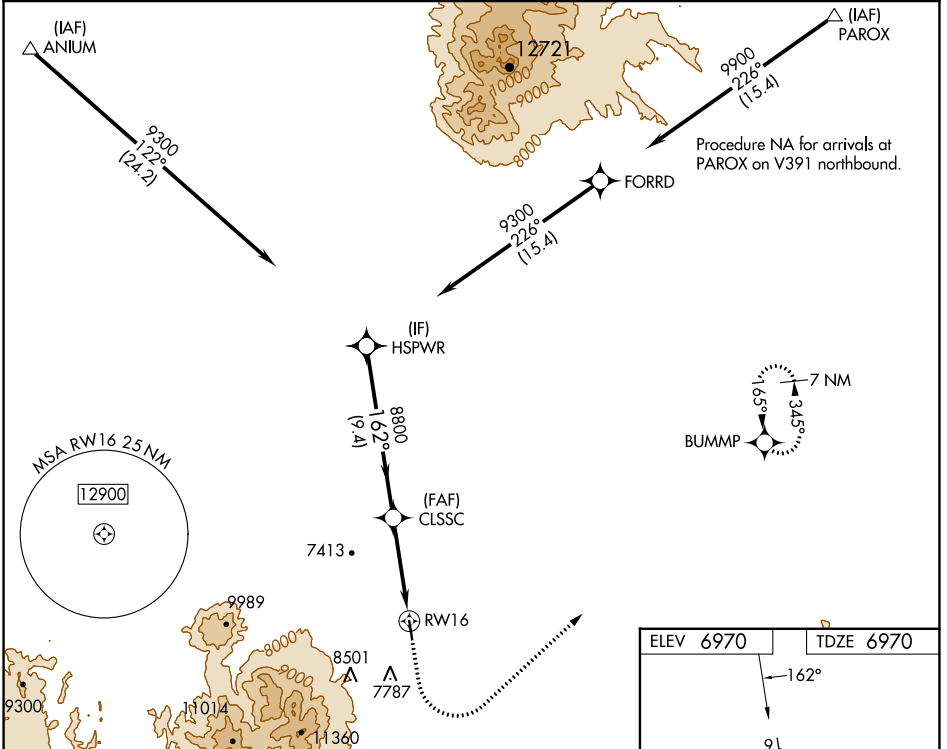

WAAS CH 86246 W16A	APP CRS 162°	Rwy ldg TDZE Apt Elev	5998 6970 6970
--	------------------------	-----------------------------	---

RNAV (GPS) RWY 16

MONTICELLO (U64)

RNP APCH - GPS. ▼ For uncompensated Baro-VNAV systems, LNAV/VNAV NA below -28°C or above 54°C.	MISSED APPROACH: Climb to 7700 then climbing left turn to 9300 direct BUMMP and hold.
---	---

AWOS-3PT 121.025	DENVER CENTER 127.55 256.875	UNICOM 122.8 (CTAF) 0
----------------------------	--	---------------------------------

CATEGORY	A	B	C	D
LPV DA	7170-1	200 (200-1)		NA
LNAV/VNAV DA	7407-1¼	437 (500-1¼)		NA
LNAV MDA	7660-1	690 (700-1)		NA