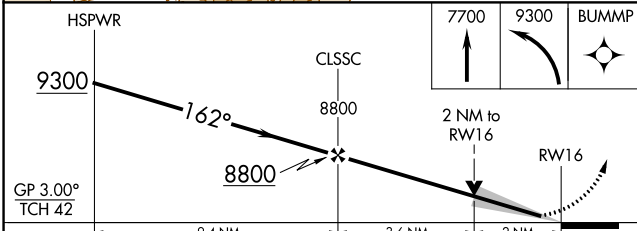

WAAS CH 86246 W16A	APP CRS 162°	Rwy ldg TDZE Apt Elev	5998 6970 6970

RNAV (GPS) RWY 16

MONTICELLO (U64)

RNP APCH - GPS. ▼ For uncompensated Baro-VNAV systems, LNAV/VNAV NA below -28°C or above 54°C.	MISSED APPROACH: Climb to 7700 then climbing left turn to 9300 direct BUMMP and hold.

AWOS-3PT 121.025	DENVER CENTER 127.55 256.875	UNICOM 122.8 (CTAF) 0

CATEGORY	A	B	C	D
LPV DA	7170-1	200 (200-1)		NA
LNAV/VNAV DA	7407-1¼	437 (500-1¼)		NA
LNAV MDA	7660-1	690 (700-1)		NA