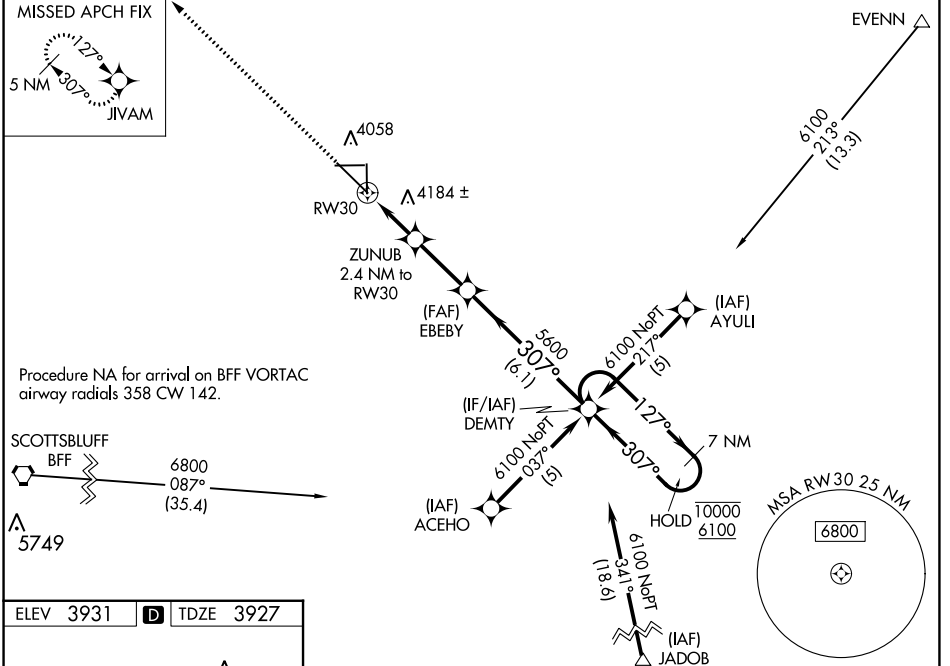

WAAS CH 82102 W30A	APP CRS 307°	Rwy Idg 9202 TDZE 3927 Apt Elev 3931
--	------------------------	---

RNAV (GPS) RWY 30

ALLIANCE MUNI (AIA)

RNP APCH.	MALSR 	MISSED APPROACH: Climb to 5900 direct JIVAM and hold.
ASOS 135.075	DENVER CENTER 127.95 338.2	UNICOM 123.0 (CTAF) 0

CATEGORY	A	B	C	D
LPV DA	4127-½ 200 (200-½)			
LNAV/VNAV DA	4221-½ 294 (300-½)			
LNAV MDA	4400-½ 473 (500-½)		4400-1 473 (500-1)	
CIRCLING	4460-1	4520-1	4580-1¾	4640-2¼
	529 (600-1)	589 (600-1)	649 (700-1¾)	709 (800-2¼)

NC-2, 08 AUG 2024 to 05 SEP 2024

NC-2, 08 AUG 2024 to 05 SEP 2024