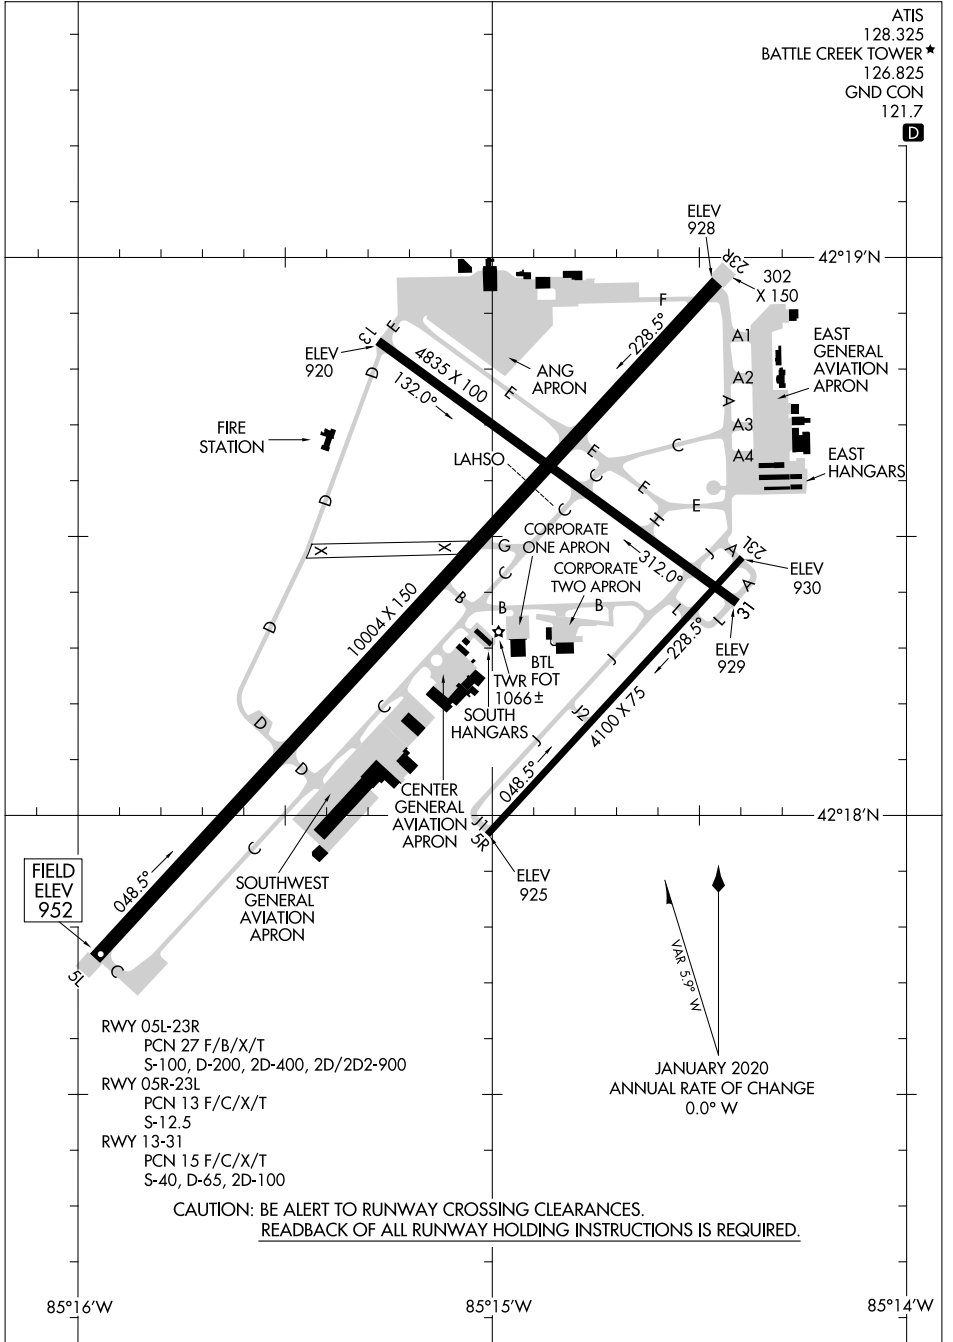

23334

AIRPORT DIAGRAM

BATTLE CREEK EXEC AT KELLOGG FLD (BTL)

AL-41 (FAA)

BATTLE CREEK, MICHIGAN

ATIS 128.325
 BATTLE CREEK TOWER* 126.825
 GND CON 121.7
D

EC-1, 08 AUG 2024 to 05 SEP 2024

EC-1, 08 AUG 2024 to 05 SEP 2024

AIRPORT DIAGRAM

23334

BATTLE CREEK, MICHIGAN

BATTLE CREEK EXEC AT KELLOGG FLD (BTL)