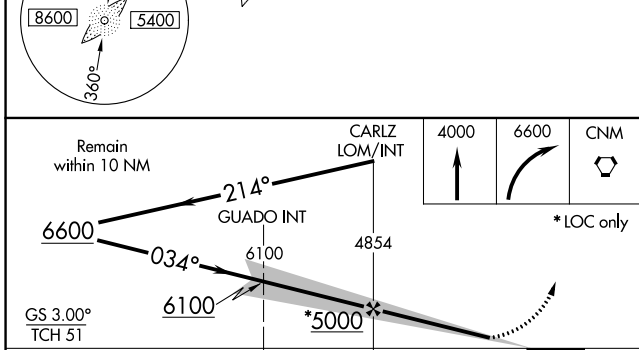

LOC I-CVD 111.9	APP CRS 034°	Rwy Idg 7504 TDZE 3295 Apt Elev 3295
---------------------------	------------------------	---

ILS RWY 3

CAVERN CITY AIR TRML (CNM)

	MALSIR	MISSED APPROACH: Climb to 4000 then climbing right turn to 6600 direct CNM VORTAC and hold.

ASOS 118.375	ALBUQUERQUE CENTER 135.875 292.15	UNICOM 123.0 (CTAF) 0
------------------------	---	---------------------------------

CATEGORY	A	B	C	D
S-ILS 3	3495-½		200 (200-½)	
S-LOC 3	3940-½	645 (700-½)	3940-1¼ 645 (700-1¼)	3940-1½ 645 (700-1½)
CIRCLING	3940-1	645 (700-1)	3960-1⅜ 665 (700-1⅜)	4260-3 965 (1000-3)

SW-1, 08 AUG 2024 to 05 SEP 2024

SW-1, 08 AUG 2024 to 05 SEP 2024