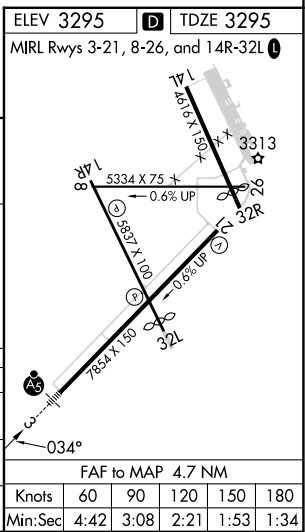

LOC I-CVD 111.9	APP CRS 034°	Rwy Idg 7504 TDZE 3295 Apt Elev 3295
---------------------------	------------------------	---

ILS RWY 3

CAVERN CITY AIR TRML (CNM)

	MALSIR	MISSED APPROACH: Climb to 4000 then climbing right turn to 6600 direct CNM VORTAC and hold.

ASOS 118.375	ALBUQUERQUE CENTER 135.875 292.15	UNICOM 123.0 (CTAF) 0
------------------------	---	---------------------------------

CATEGORY	A	B	C	D
S-ILS 3	3495-½		200 (200-½)	
S-LOC 3	3940-½	645 (700-½)	3940-1¼ 645 (700-1¼)	3940-1½ 645 (700-1½)
CIRCLING	3940-1	645 (700-1)	3960-1⅜ 665 (700-1⅜)	4260-3 965 (1000-3)