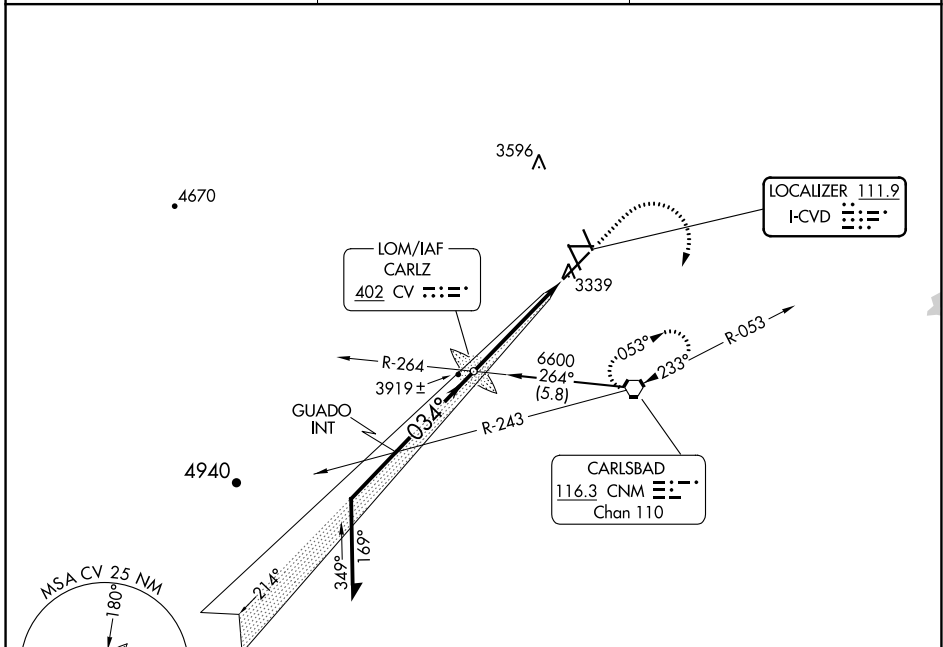

LOC I-CVD 111.9	APP CRS 034°	Rwy Idg 7504 TDZE 3295 Apt Elev 3295
---------------------------	------------------------	---

ILS RWY 3

CAVERN CITY AIR TRML (CNM)

	MALSIR	MISSED APPROACH: Climb to 4000 then climbing right turn to 6600 direct CNM VORTAC and hold.

ASOS 118.375	ALBUQUERQUE CENTER 135.875 292.15	UNICOM 123.0 (CTAF) 0
------------------------	---	---------------------------------

CATEGORY	A	B	C	D
S-ILS 3	3495-½		200 (200-½)	
S-LOC 3	3940-½	645 (700-½)	3940-1¼ 645 (700-1¼)	3940-1½ 645 (700-1½)
CIRCLING	3940-1	645 (700-1)	3960-1⅜ 665 (700-1⅜)	4260-3 965 (1000-3)

SW-1, 08 AUG 2024 to 05 SEP 2024

SW-1, 08 AUG 2024 to 05 SEP 2024