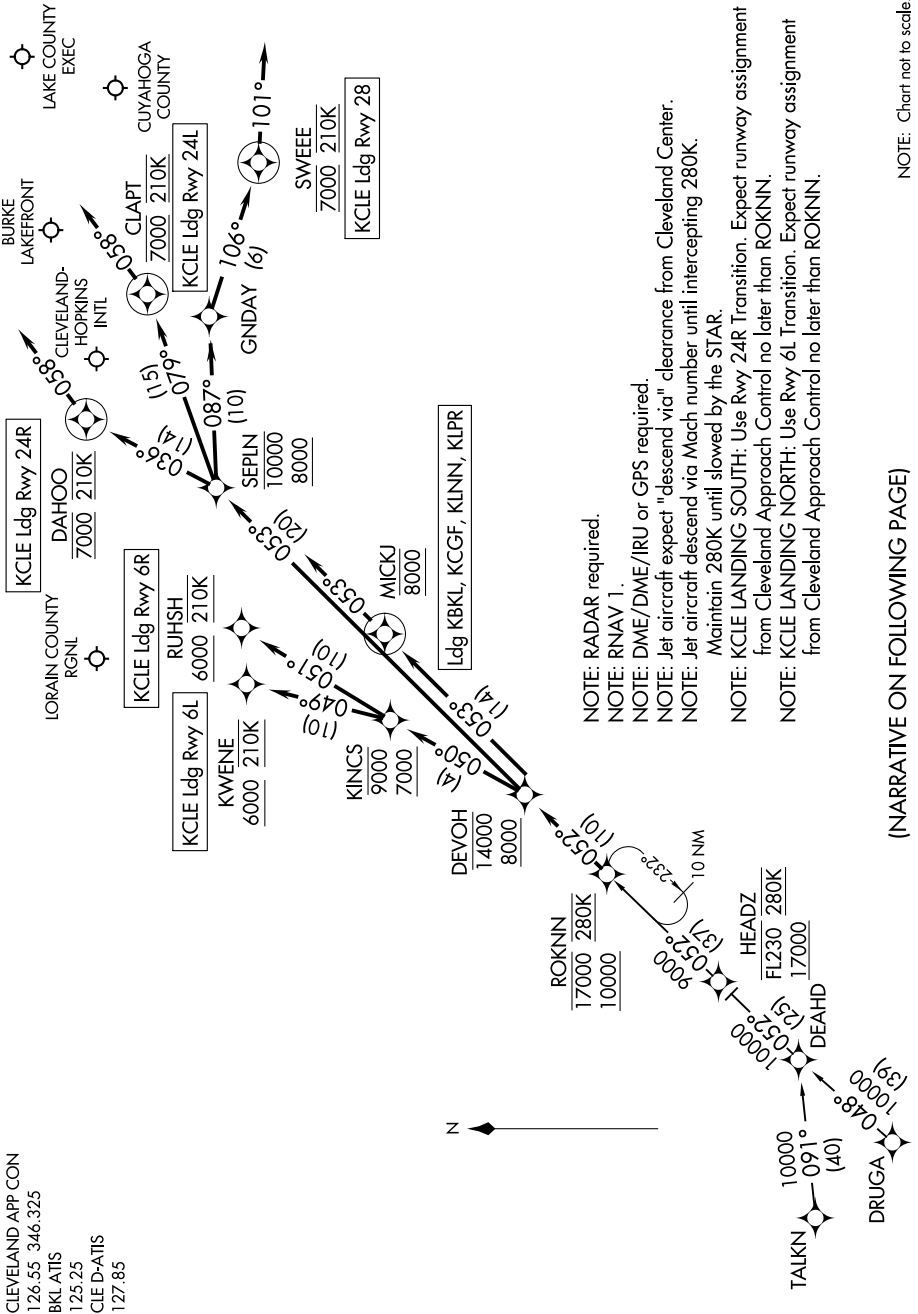

ROKNN THREE ARRIVAL (RNAV)

CLEVELAND, OHIO

EC-2, 08 AUG 2024 to 05 SEP 2024

CLEVELAND APP CON
126.55 346.325
BKL ATIS
125.25
CLE D-ATIS
127.85

NOTE: Chart not to scale.

(NARRATIVE ON FOLLOWING PAGE)

EC-2, 08 AUG 2024 to 05 SEP 2024

ROKNN THREE ARRIVAL (RNAV)

CLEVELAND, OHIO