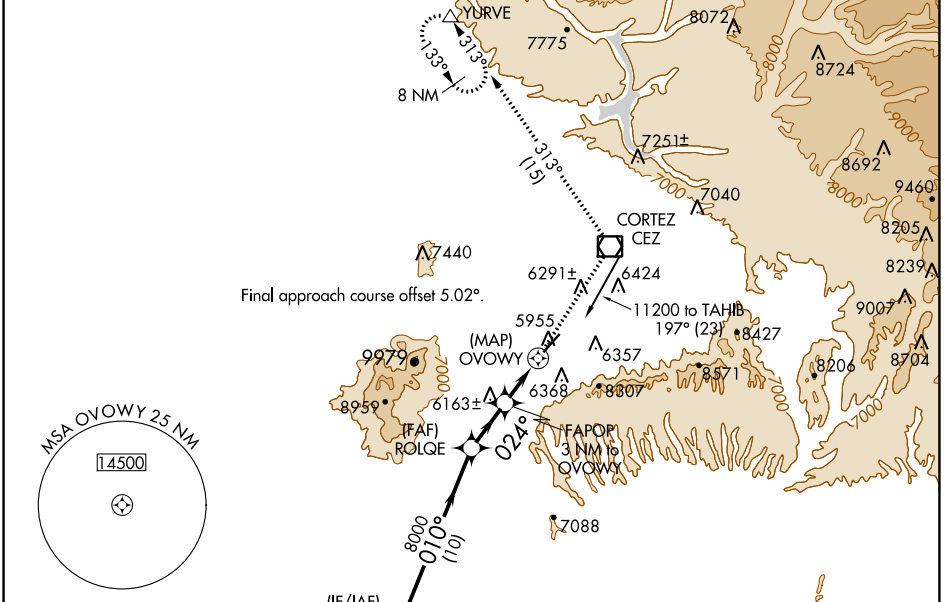

APP CRS	Rwy Idg	7205
024°	TDZE	5918
	Apt Elev	5918

RNAV (GPS) RWY 3

CORTEZ MUNI (CEZ)

RNP APCH.
▽ ▲
Rwy 3 helicopter visibility reduction below ¾ SM NA.

MISSED APPROACH: Climb to 9800 direct CEZ VOR/DME and on track 313° to YURVE and hold.

ASOS 135.625	DENVER CENTER 118.575 348.7	UNICOM 122.8 (CTAF) 0
------------------------	---------------------------------------	---------------------------------

ELEV 5918	D	TDZE 5918
-----------	----------	-----------

CATEGORY	A	B	C	D
LNAV MDA	6440-1	522 (600-1)	6440-1½	522 (600-1½)

SW-1, 08 AUG 2024 to 05 SEP 2024

SW-1, 08 AUG 2024 to 05 SEP 2024