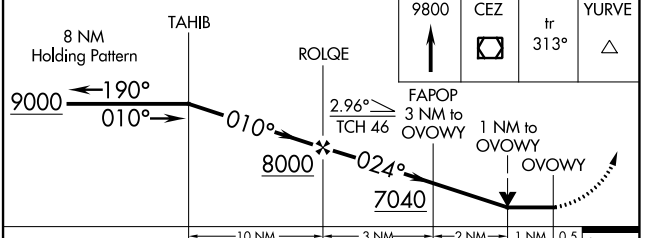

CATEGORY	A	B	C	D
LNAV MDA	6440-1	522 (600-1)	6440-1½	522 (600-1½)

SW-1, 08 AUG 2024 to 05 SEP 2024

SW-1, 08 AUG 2024 to 05 SEP 2024