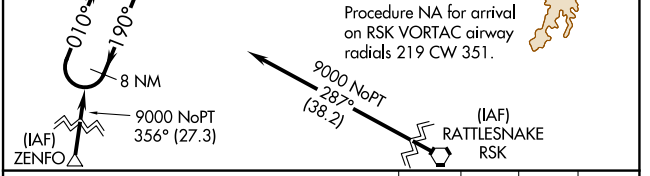

APP CRS	Rwy Idg	7205
024°	TDZE	5918
	Apt Elev	5918

RNAV (GPS) RWY 3

CORTEZ MUNI (CEZ)

RNP APCH.
▽ ▲
Rwy 3 helicopter visibility reduction below ¾ SM NA.

MISSED APPROACH: Climb to 9800 direct CEZ VOR/DME and on track 313° to YURVE and hold.

ASOS 135.625	DENVER CENTER 118.575 348.7	UNICOM 122.8 (CTAF) 0
------------------------	---------------------------------------	---------------------------------

ELEV 5918	D	TDZE 5918
-----------	----------	-----------