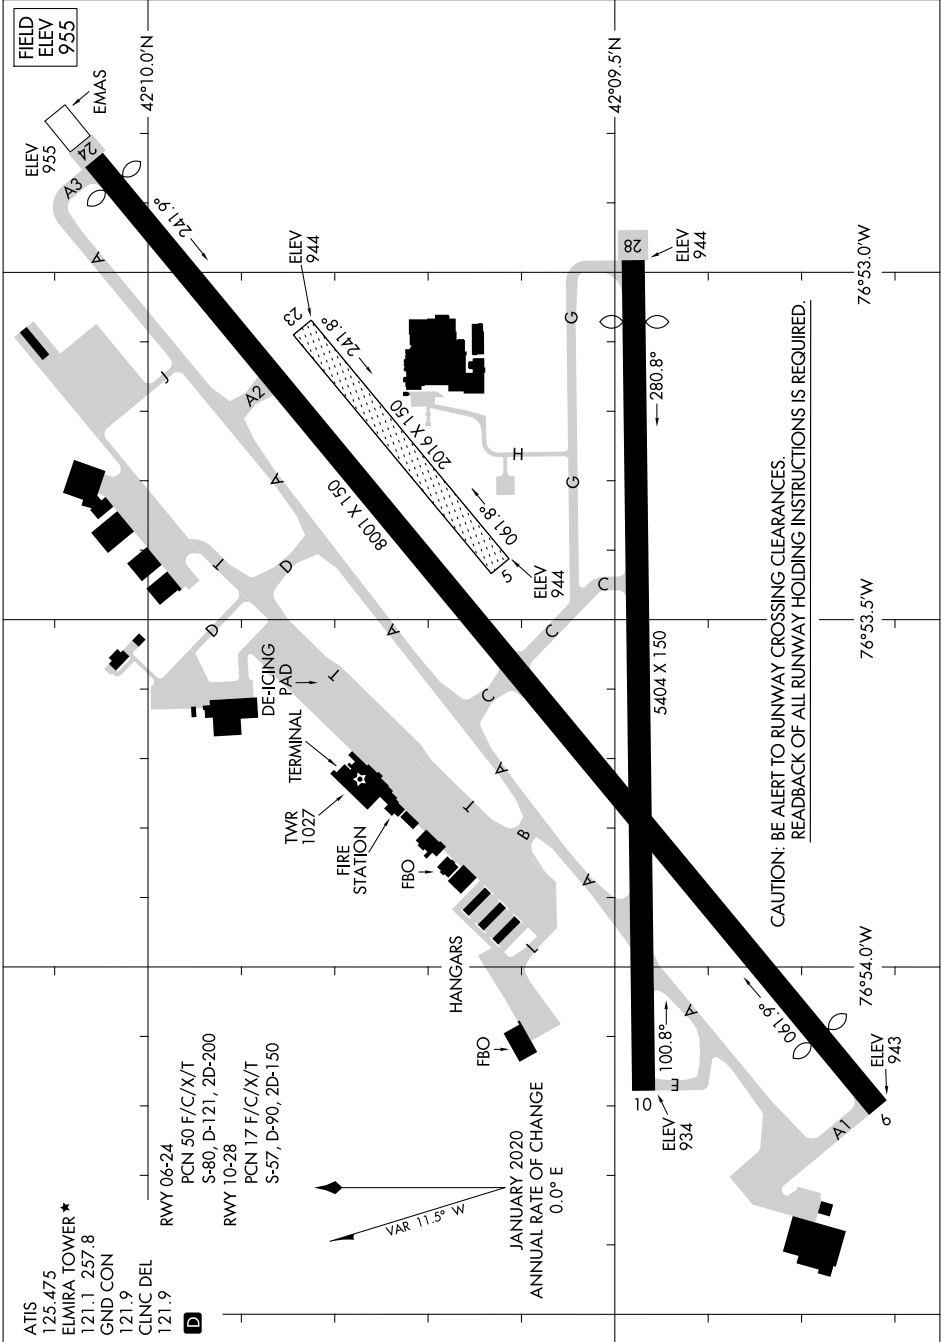

# AIRPORT DIAGRAM

AL-131 (FAA)

ELMIRA/CORNING RGNL (ELM)  
ELMIRA/CORNING, NEW YORK

NE-2, 08 AUG 2024 to 05 SEP 2024

NE-2, 08 AUG 2024 to 05 SEP 2024

# AIRPORT DIAGRAM

ELMIRA/CORNING, NEW YORK  
ELMIRA/CORNING RGNL (ELM)