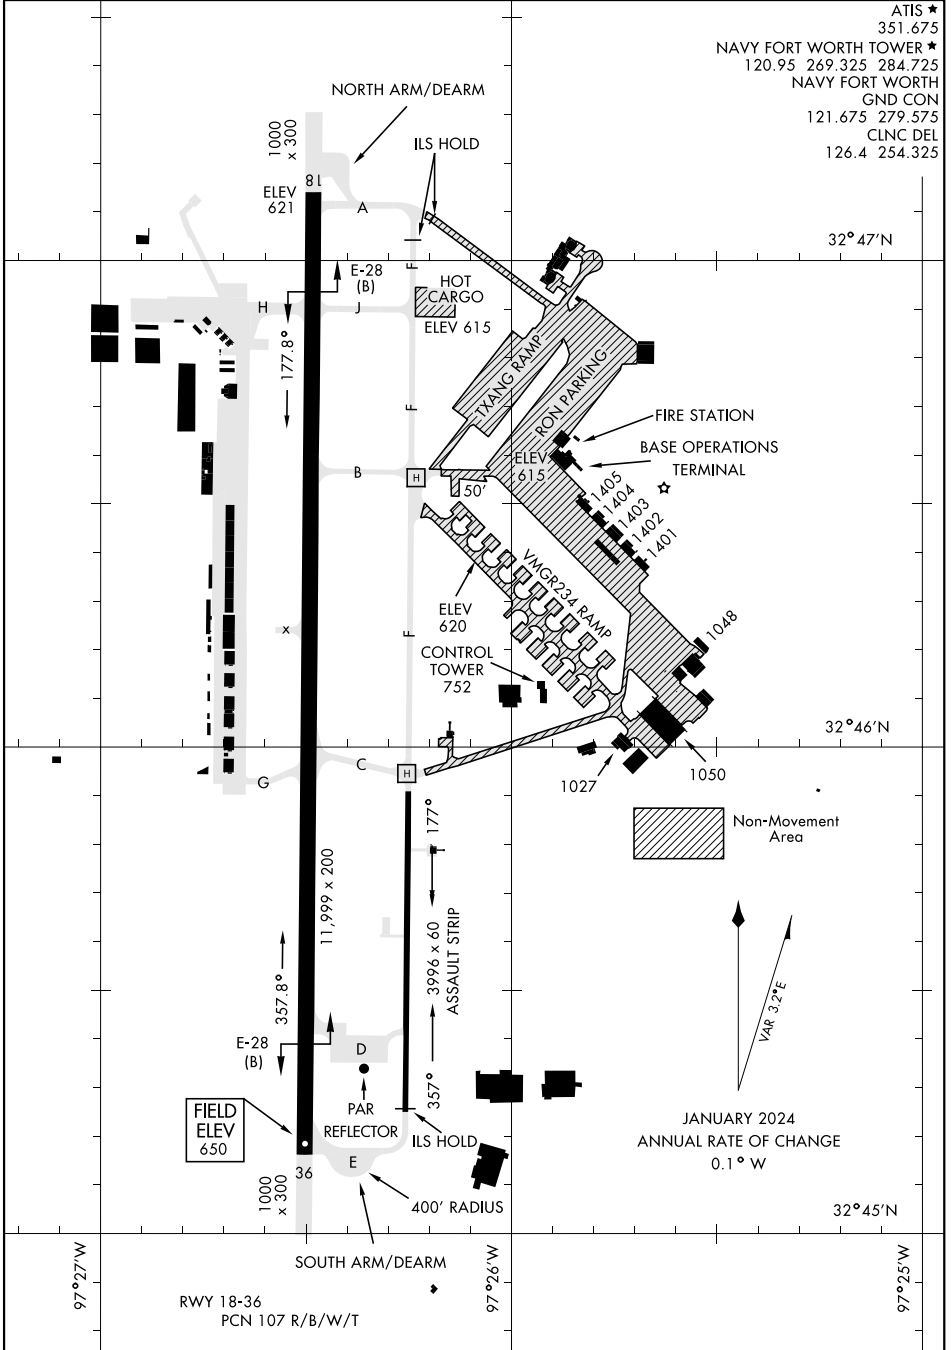

AIRPORT DIAGRAM

FORT WORTH NAS JRB (CARSWELL FLD) (KNFW)

FORT WORTH, TEXAS

[USN]

SC-2, 08 AUG 2024 to 05 SEP 2024

SC-2, 08 AUG 2024 to 05 SEP 2024

AIRPORT DIAGRAM

FORT WORTH, TEXAS

FORT WORTH NAS JRB (CARSWELL FLD) (KNFW)