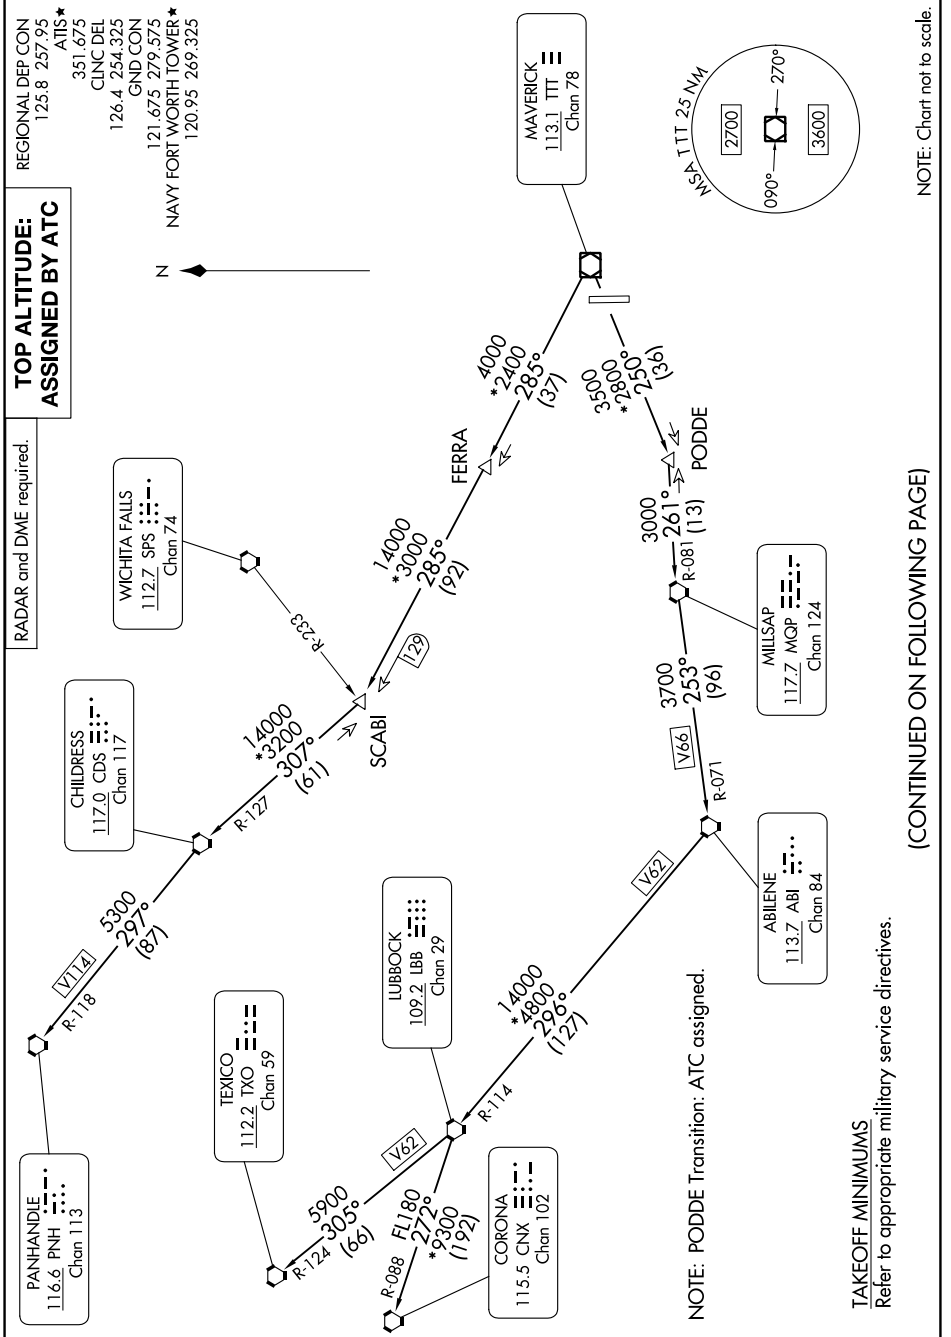

WORTH ONE DEPARTURE

SC-2, 08 AUG 2024 to 05 SEP 2024

WORTH ONE DEPARTURE

(CONTINUED ON FOLLOWING PAGE)

SC-2, 08 AUG 2024 to 05 SEP 2024