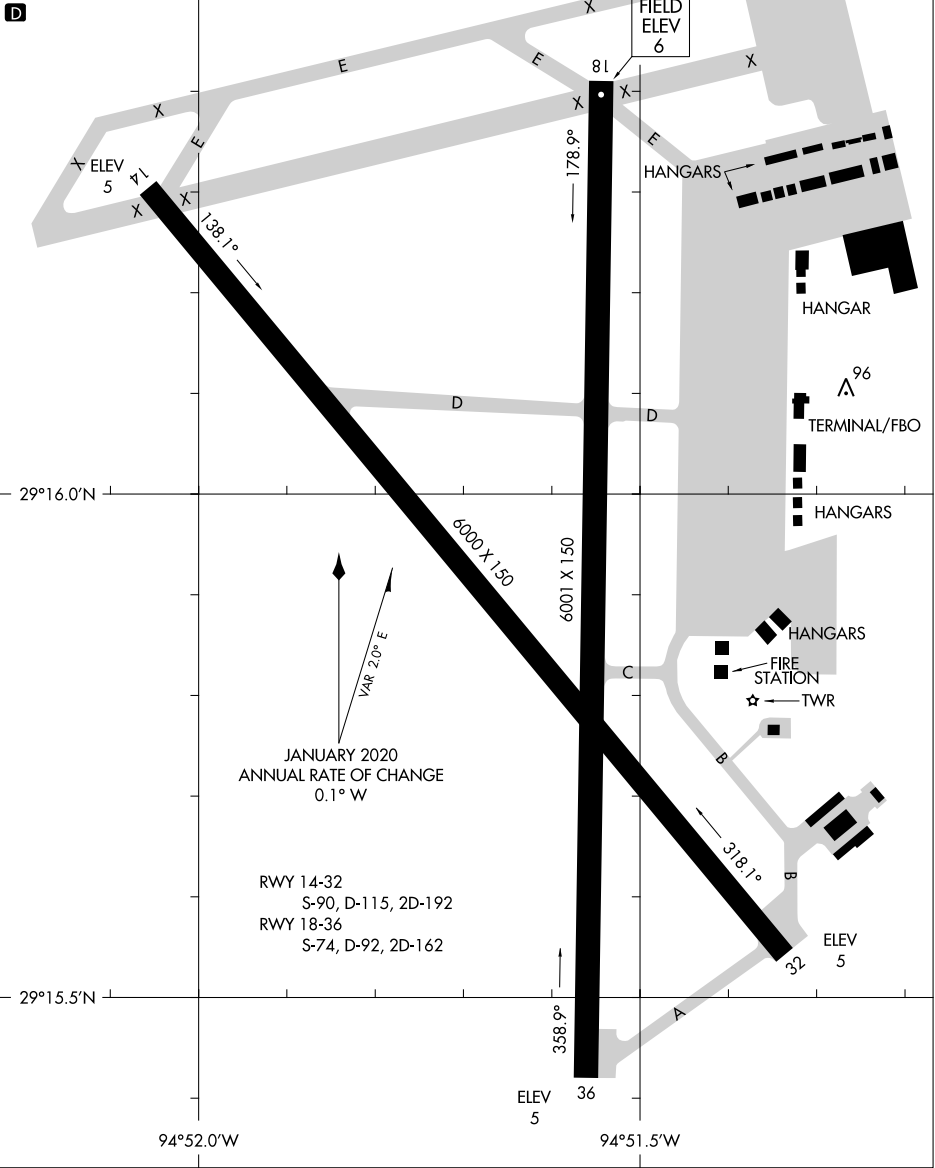

22307

AIRPORT DIAGRAM

AL-164 (FAA)

SCHOLES INTL AT GALVESTON (GLS)
GALVESTON, TEXAS

ASOS
123.950
GALVESTON TOWER ★
120.575
GND CON
118.625
CLNC DEL (When Tower Closed)
135.35 29°16.5'N

CAUTION: BE ALERT TO RUNWAY CROSSING CLEARANCES.
READBACK OF ALL RUNWAY HOLDING INSTRUCTIONS IS REQUIRED.

SC-5, 08 AUG 2024 to 05 SEP 2024

SC-5, 08 AUG 2024 to 05 SEP 2024

AIRPORT DIAGRAM

22307

GALVESTON, TEXAS
SCHOLES INTL AT GALVESTON (GLS)