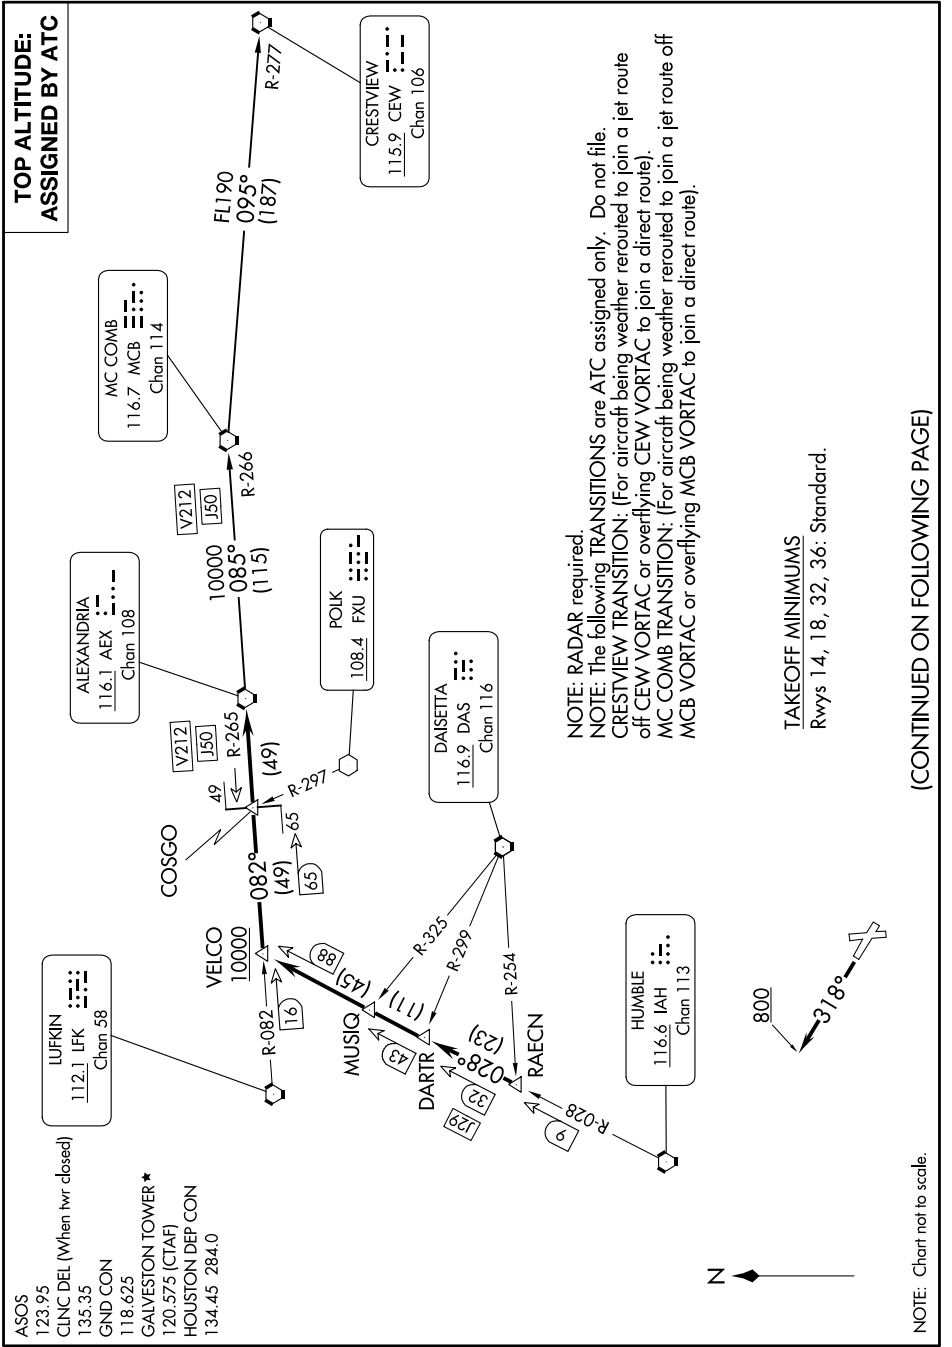

ALEXANDRIA THREE DEPARTURE

SC-5, 08 AUG 2024 to 05 SEP 2024

**TOP ALTITUDE:
ASSIGNED BY ATC**

ALEXANDRIA THREE DEPARTURE

(AEX3.AEX) 07OCT21

TAKEOFF MINIMUMS
Rwy's 14, 18, 32, 36: Standard.

NOTE: RADAR required.
NOTE: The following TRANSITIONS are ATC assigned only. Do not file.
CRESTVIEW TRANSITION: (For aircraft being weather rerouted to join a jet route off CEW VORTAC or overflying CEW VORTAC to join a direct route).
MC COMB TRANSITION: (For aircraft being weather rerouted to join a jet route off MCB VORTAC or overflying MCB VORTAC to join a direct route).

(CONTINUED ON FOLLOWING PAGE)

NOTE: Chart not to scale.

SC-5, 08 AUG 2024 to 05 SEP 2024