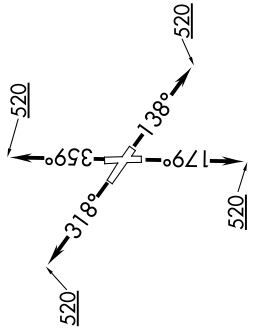

BORRN SIX DEPARTURE (RNAV)

SC-5, 08 AUG 2024 to 05 SEP 2024

TAKEOFF MINIMUMS

Rwys 14, 18, 32, 36:
Standard with minimum
climb of 500'/NM to 520.

RNAV 1 - DME/DME/IRU or GPS.
RADAR required.

TOP ALTITUDE:
ASSIGNED BY ATC

NOTE: CRGR-TRANSITION ATC assigned only for aircraft departing 54T, AXH, EFD, GLS, HPY, IWS, LBX, LVJ, SGR, TME, T00, T41.

(NARRATIVE ON FOLLOWING PAGE)

NOTE: Chart not to scale.