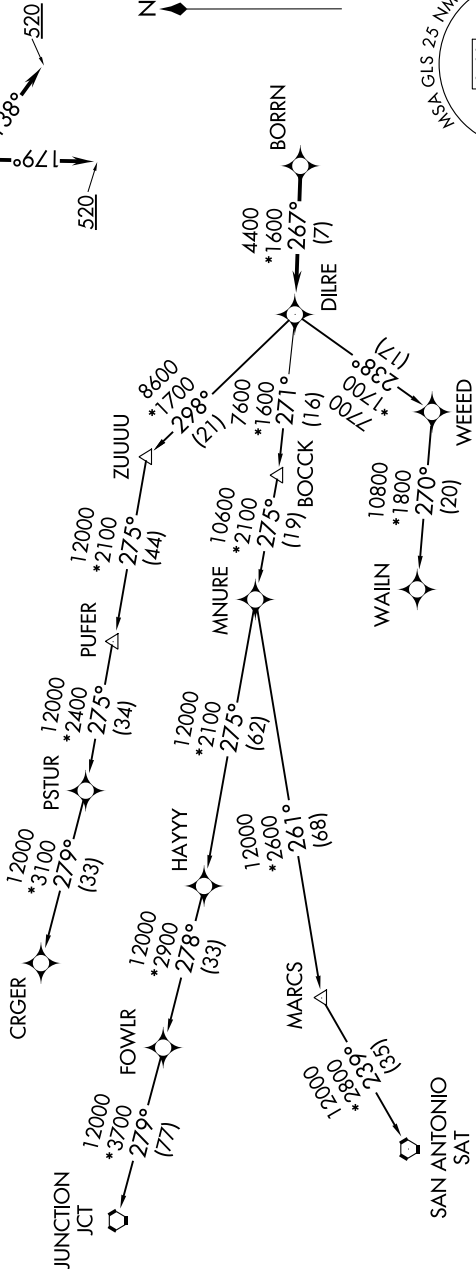

BORRN SIX DEPARTURE (RNAV)

SC-5, 08 AUG 2024 to 05 SEP 2024

TAKEOFF MINIMUMS

Rwys 14, 18, 32, 36:
Standard with minimum
climb of 500'/NM to 520.

RNAV 1 - DME/DME/IRU or GPS.
RADAR required.

TOP ALTITUDE:
ASSIGNED BY ATC

NOTE: CRGR-TRANSITION ATC assigned only for aircraft departing 54T, AXH, EFD, GLS, HPY, IWS, LBX, LVJ, SGR, TME, T00, T41.

(NARRATIVE ON FOLLOWING PAGE)

NOTE: Chart not to scale.