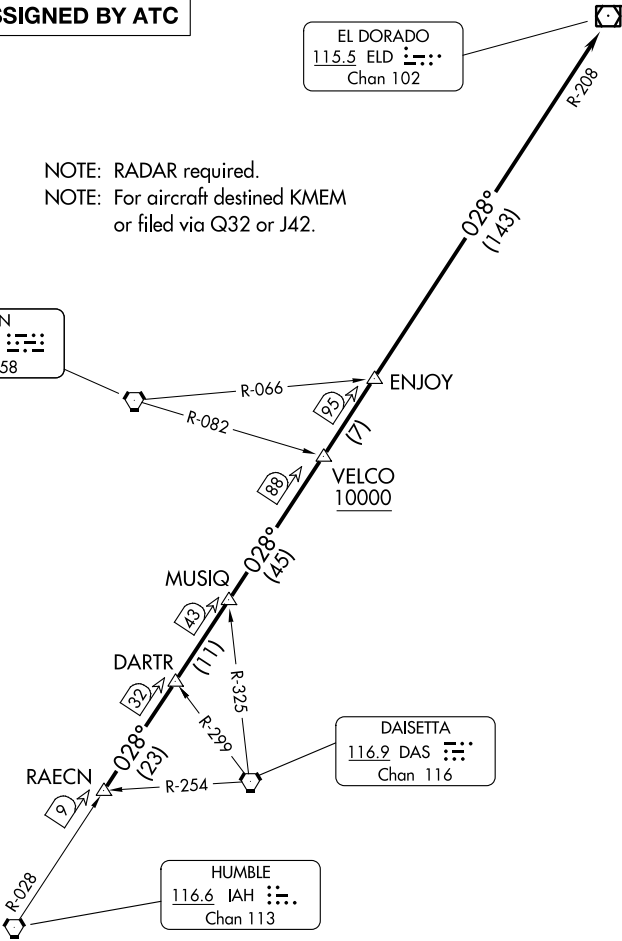

EL DORADO ONE DEPARTURE

ASOS
 123.95
 CLNC DEL (When twr closed)
 135.35
 GND CON
 118.625
 GALVESTON TOWER ★
 120.575 (CTAF)
 HOUSTON DEP CON
 134.45 284.0

**TOP ALTITUDE:
 ASSIGNED BY ATC**

EL DORADO
 115.5 ELD :--:--:
 Chan 102

NOTE: RADAR required.
 NOTE: For aircraft destined KMEM
 or filed via Q32 or J42.

LUFKIN
 112.1 LFK :--:--:
 Chan 58

TAKEOFF MINIMUMS
 Rwy's 14, 18, 32, 36: Standard.

NOTE: Chart not to scale.

(CONTINUED ON FOLLOWING PAGE)

SC-5, 08 AUG 2024 to 05 SEP 2024

SC-5, 08 AUG 2024 to 05 SEP 2024