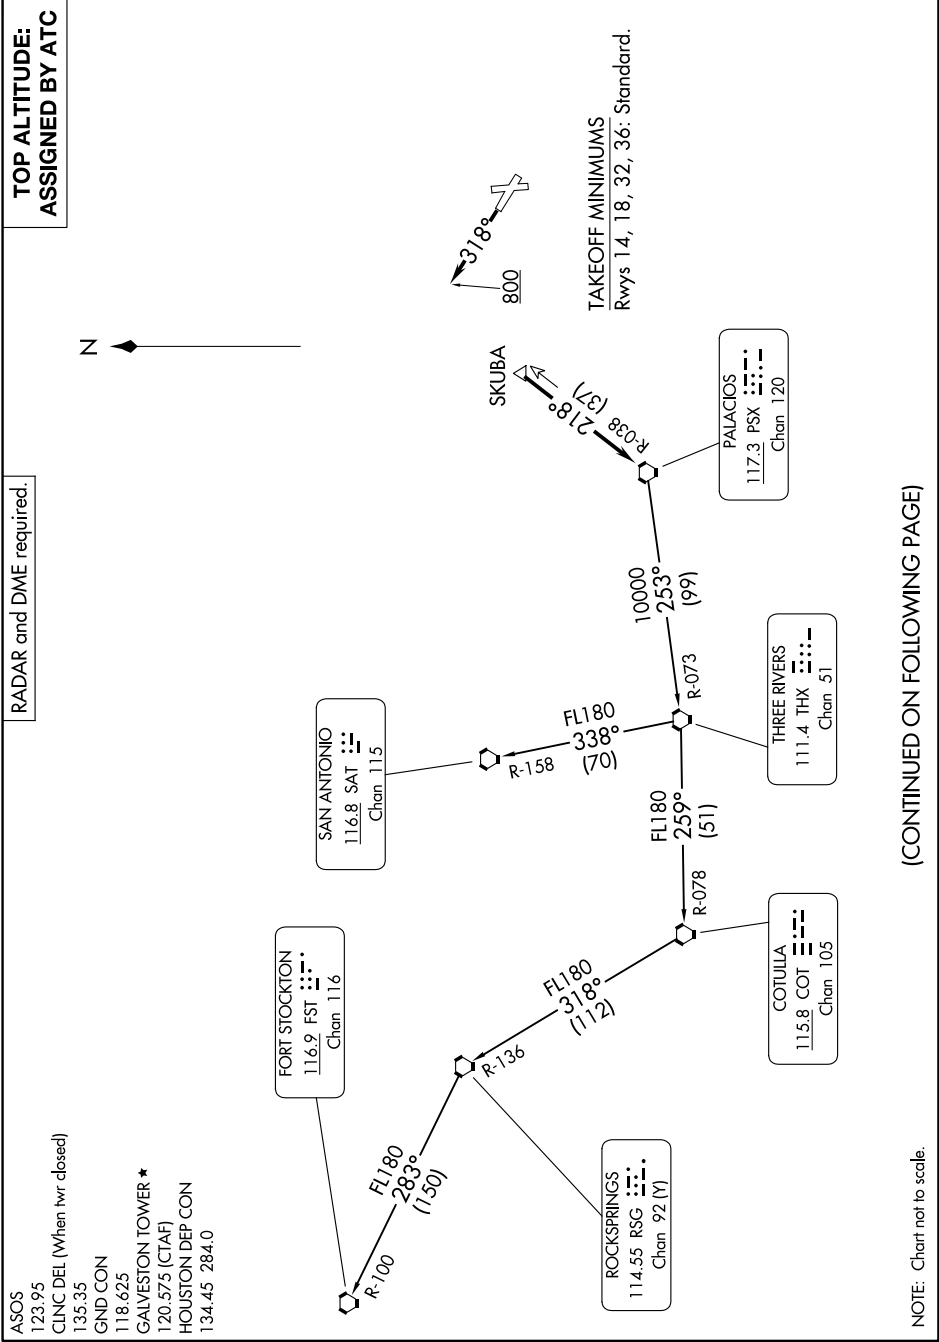

PALACIOS THREE DEPARTURE

SC-5, 08 AUG 2024 to 05 SEP 2024

**TOP ALTITUDE:
ASSIGNED BY ATC**

RADAR and DME required.

(CONTINUED ON FOLLOWING PAGE)

SC-5, 08 AUG 2024 to 05 SEP 2024

NOTE: Chart not to scale.

PALACIOS THREE DEPARTURE