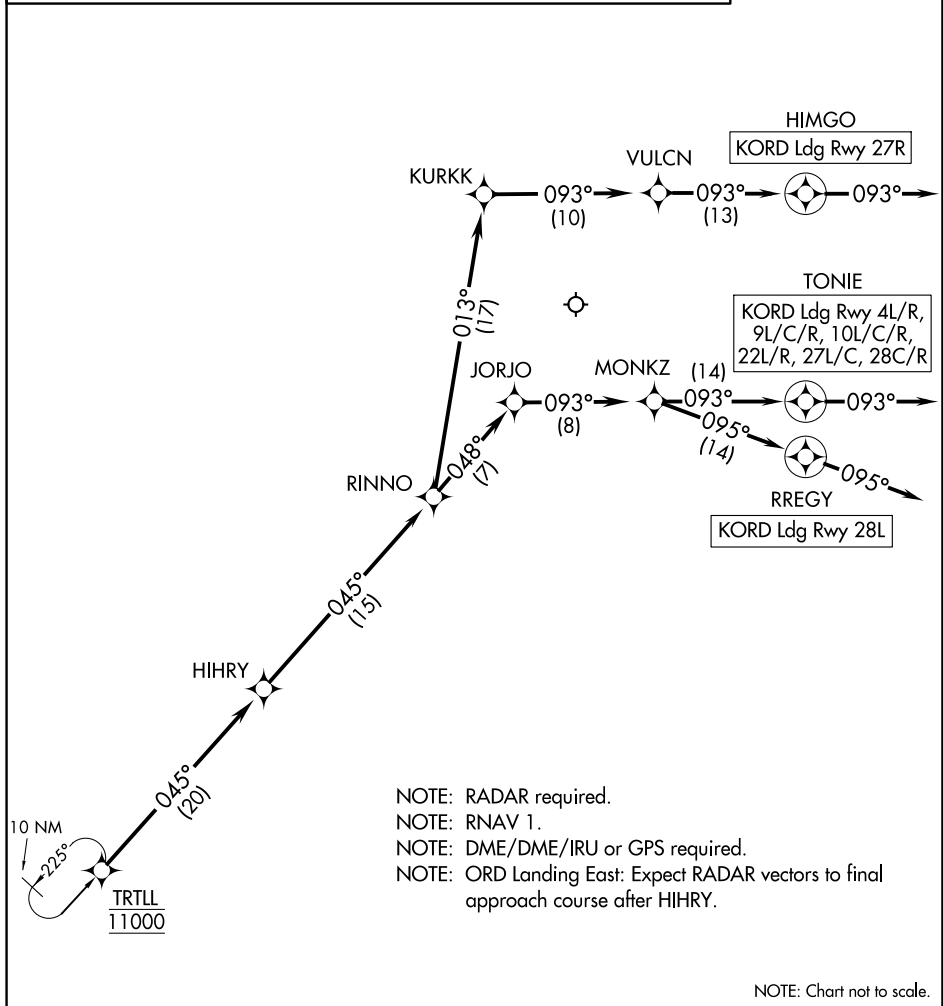

TRTLL SIX ARRIVAL (RNAV) Arrival Routes

ARRIVAL ROUTE DESCRIPTION

From TRTLL on track 045° to HIHRY, then on track 045° to RINNO.

LANDING RWYS 4L/R, 9L/C/R, 10L/C/R, 22L/R, 27L/C, 28C/R:

From RINNO on track 048° to JORJO, then on track 093° to MONKZ, then on track 093° to TONIE, then on track 093°. Expect RADAR vectors to final approach course.

LANDING RWY 27R: From RINNO on track 013° to KURKK, then on track 093° to VULCN, then on track 093° to HIMGO, then on track 093°. Expect RADAR vectors to final approach course.

LANDING RWY 28L: From RINNO on track 048° to JORJO, then on track 093° to MONKZ, then on track 095° to RREGY, then on track 095°. Expect RADAR vectors to final approach course.

CHICAGO APP CON
119.0 292.125
D-ATIS
135.4 282.225

EC-3, 08 AUG 2024 to 05 SEP 2024

EC-3, 08 AUG 2024 to 05 SEP 2024