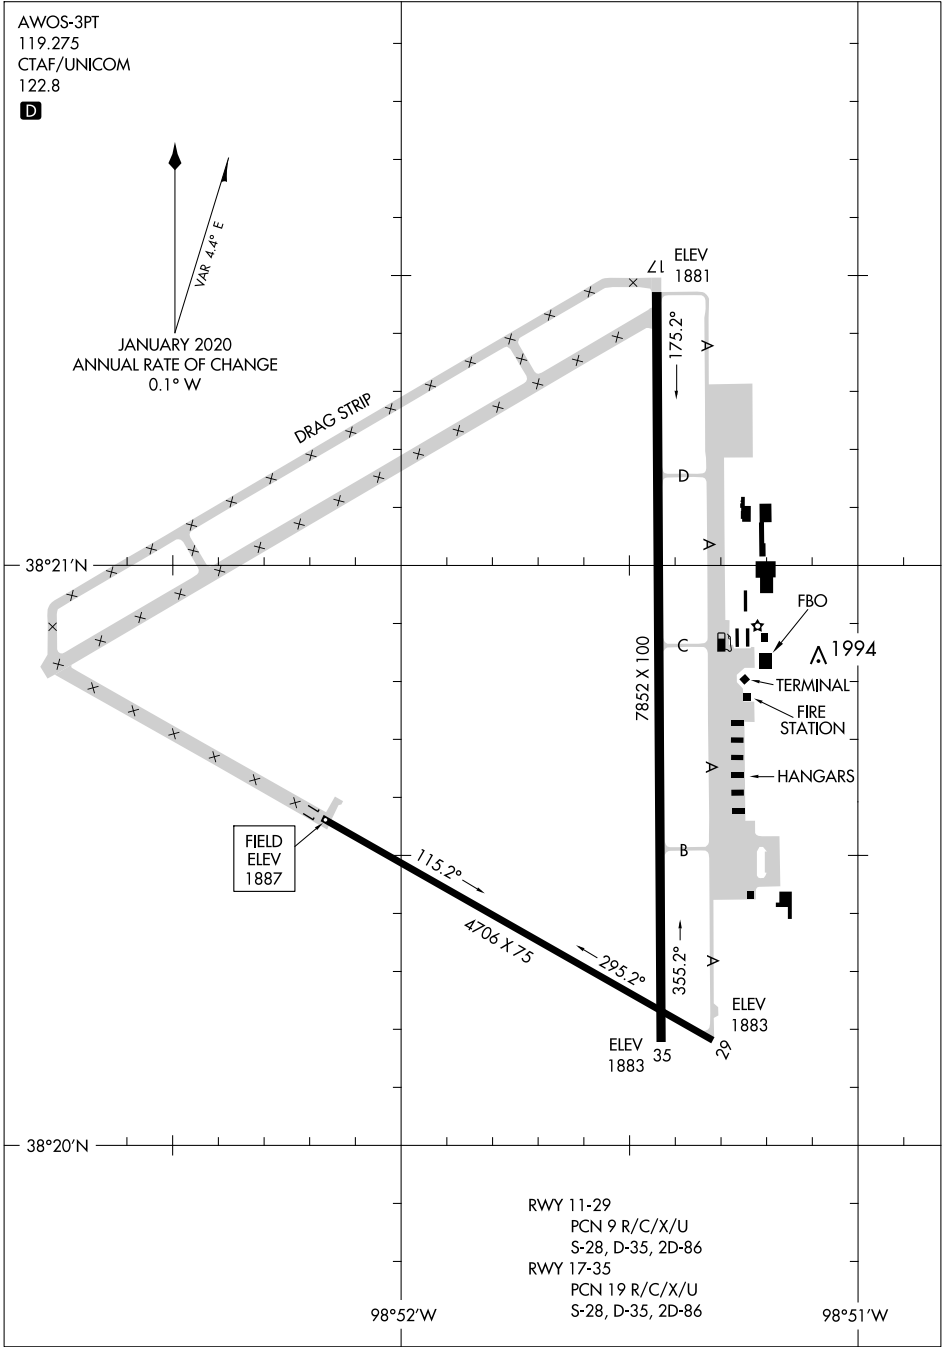

21224

AIRPORT DIAGRAM

AL-175 (FAA)

GREAT BEND MUNI (G.B.D)
GREAT BEND, KANSAS

AWOS-3PT
119.275
CTAF/UNICOM
122.8

NC-2, 08 AUG 2024 to 05 SEP 2024

NC-2, 08 AUG 2024 to 05 SEP 2024

AIRPORT DIAGRAM

21224

GREAT BEND, KANSAS
GREAT BEND MUNI (G.B.D)