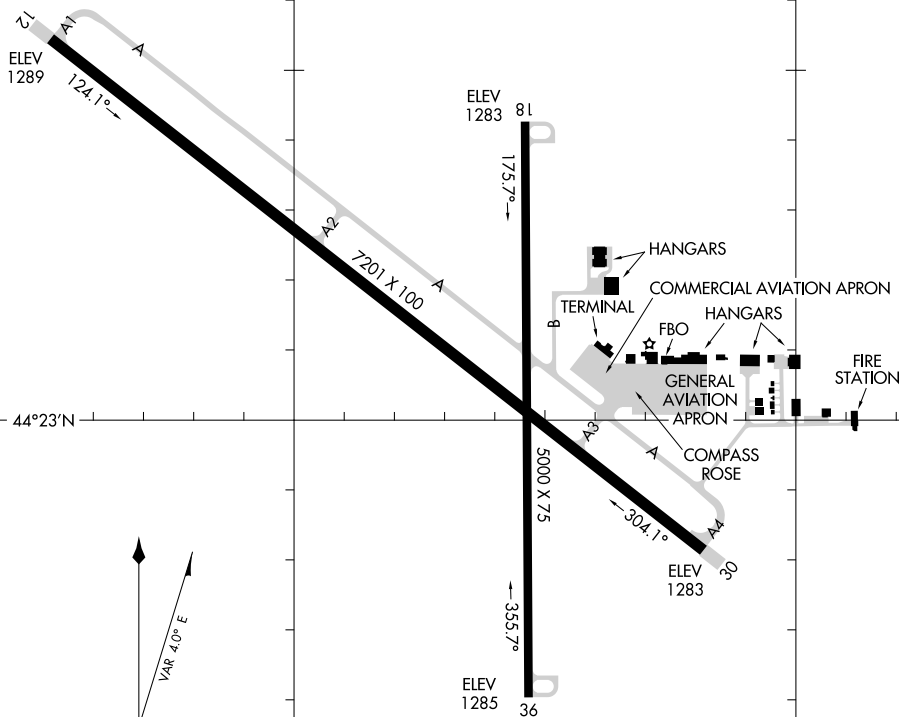

22139

AIRPORT DIAGRAM

AL-202 (FAA)

HURON RGNL (HON)
HURON, SOUTH DAKOTA

ASOS
118.125
CTAF/UNICOM
123.0

FIELD
ELEV
1289

44°24'N

RWY 12-30
PCN 51 R/B/W/T
S-75, D-150, 2D-280, 2D/2D2-395
RWY 18-36
PCN 11 R/C/W/T
S-40, D-55

NC-1, 08 AUG 2024 to 05 SEP 2024

44°23'N

JANUARY 2020
ANNUAL RATE OF CHANGE
0.1° W

98°14'W

98°13'W

1397

NC-1, 08 AUG 2024 to 05 SEP 2024

AIRPORT DIAGRAM

22139

HURON, SOUTH DAKOTA
HURON RGNL (HON)